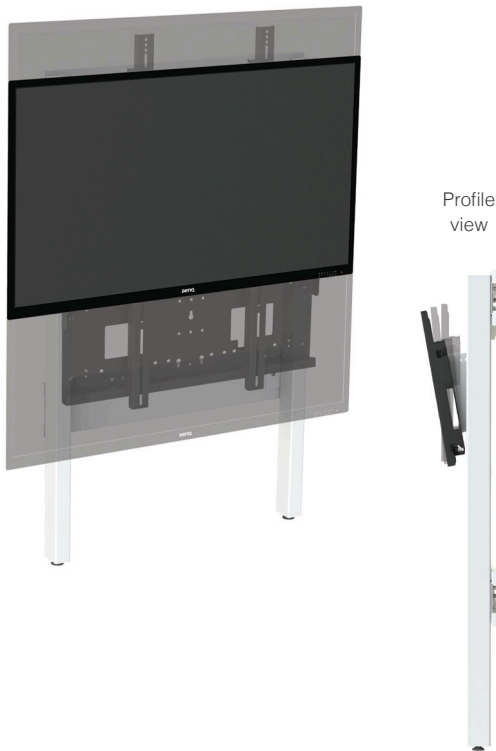

HI-LO® Screenlift 750 - Slimline, twin column - Electric - Floor to wall mount with Tilt function

PRODUCT CODE 8990

SIZE	WEIGHT	VESA UP TO	WARRANTY (RTB)
UP TO 86"	UP TO 130kg	800 x 600	1 YRS

FEATURES

- Style** - the white gloss finish perfectly blends into the environment.
- Wall and wall to floor** - the design is easily adapted, extending the frame to the floor for greater load bearing capacity (optional extra).
- Easy install** - the mount comes with it's own self-jigging 'Easy Install Kit' ensuring a rock solid, perfect installation in the fastest possible time.
- Enhance the experience further with on-board accessories** - including sound bar mount, video conference camera mount, laptop shelf, laptop secure wall mount, anti-crush bar, Apple TV and Intel NUC.

SPECIFICATION

- Vertical range and position** - 750mm of electronic vertical movement
- Mount size** - universal brackets for VESA mount sizes up to 800mm and 440mm or 600mm high. Please specify when ordering.
- Construction** - high quality steel with a reliable electric motor
- Mount dimensions** - L 180 x W 875 x H 1450 mm
- Warranty** - 1 year return to base warranty

Screen mounts should almost be invisible...they should feel like a natural part of the space. Our award winning design sits just 20mm proud of the wall and still it hides all of the cabling and trunking within it's frame.

This stylish, twin column design has near silent movement (750mm of electronic vertical travel) plus tilt control. The maximum screen size is 130kg and 86".

Additional function and control is tailored to your needs through a range of accessories.