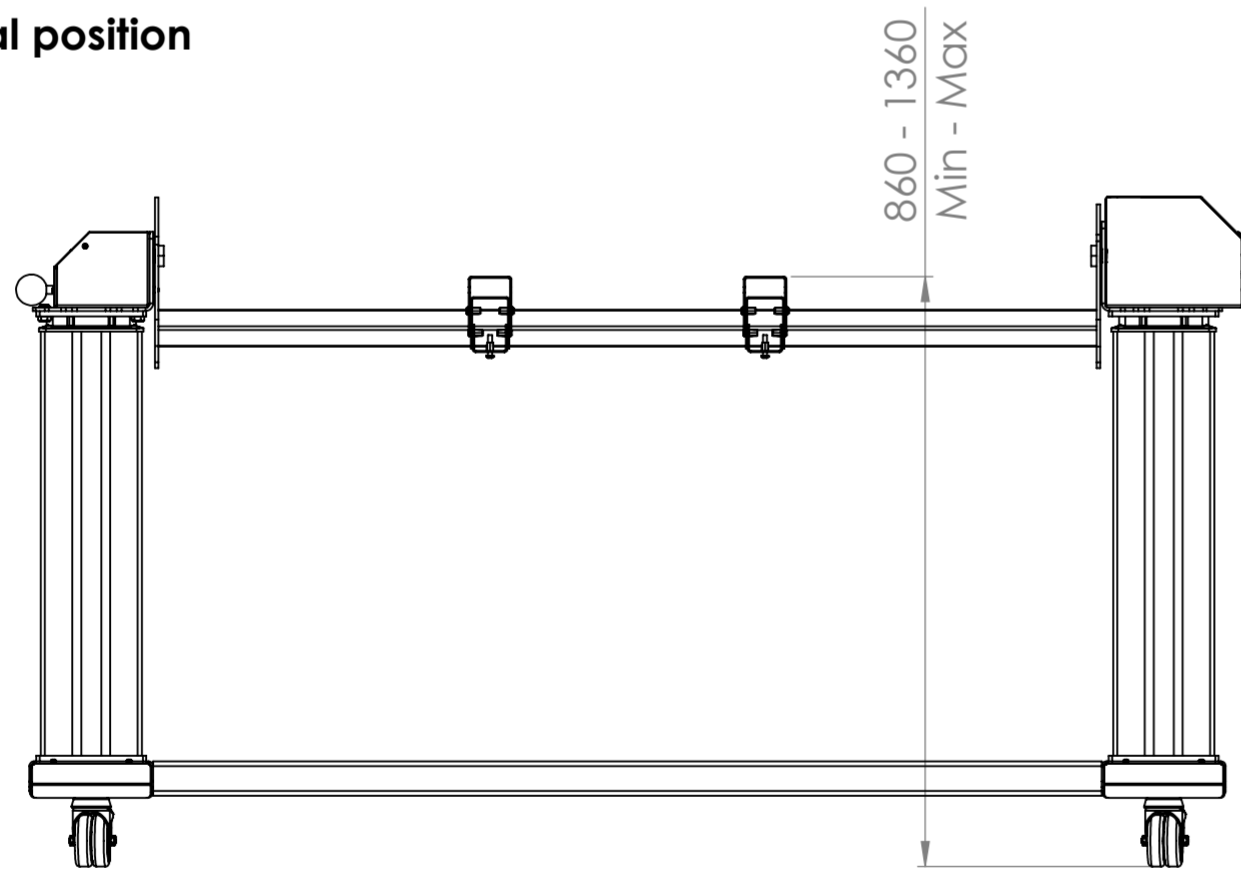

Vertical position

Distance to center of mount shown in vertical position

180 degrees of indexed rotation

Up to 400mm high VESA patterns

Adjustable depth brackets to balance screen

Suitable for screens upto 55 or 65in

Overall width will vary depending on the size of screen used

500mm electric height adjustment

Horizontal position

Distance to top of mount shown in tabletop position

LOXKIT
PRODUCTS

Loxkit Limited
First avenue
Poynton Industrial Estate
Poynton
Cheshire
England
SK12 1YJ
t: +44 (0) 845 519 5191
w: www.loxkit.com

The copyright of this drawing is retained by Loxit limited
This drawing may not be reproduced without prior written permission of Loxit limited

*Dimensions given to a tolerance of +-3mm