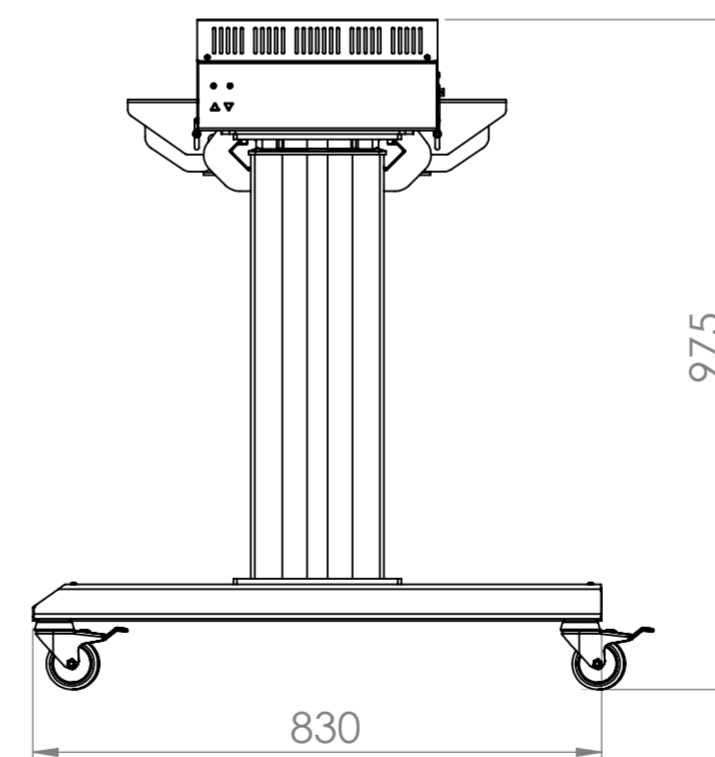

Vertical position

Distance to center of mount shown in vertical position

180 degrees of indexed rotation

Up to 400mm high VESA patterns

Adjustable depth brackets to balance screen

Suitable for screens upto 55 or 65in

Overall width will vary depending on the size of screen used

500mm electric height adjustment

Horizontal position

Distance to top of mount shown in tabletop position

LOXKIT
PRODUCTS

Loxkit Limited
First avenue
Poynton Industrial Estate
Poynton
Cheshire
England
SK12 1YJ
t: +44 (0) 845 519 5191
w: www.loxkit.com

The copyright of this drawing is retained by Loxit limited
This drawing may not be reproduced without prior written permission of Loxit limited

*Dimensions given to a tolerance of +-3mm