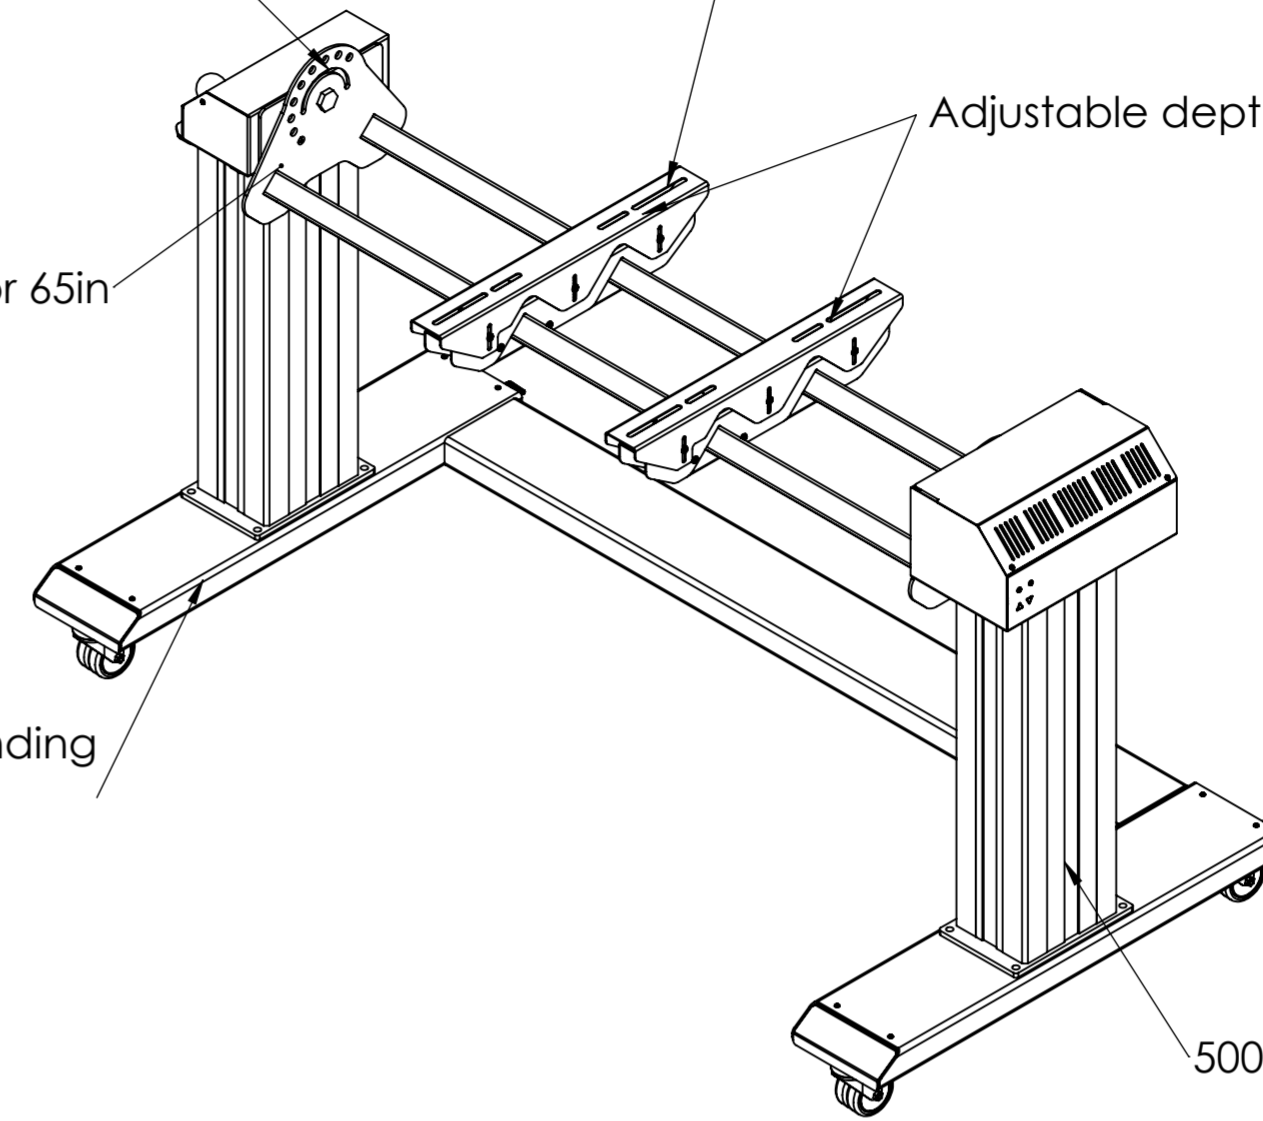

Vertical position

Distance to center of mount shown in vertical position

180 degrees of indexed rotation

Up to 400mm high VESA patterns

Adjustable depth brackets to balance screen

Suitable for screens upto 55 or 65in

Overall width will vary depending on the size of screen used

500mm electric height adjustment

Horizontal position

Distance to top of mount shown in tabletop position

LOXKIT
PRODUCTS

Loxkit Limited
First avenue
Poynton Industrial Estate
Poynton
Cheshire
England
SK12 1YJ
t: +44 (0) 845 519 5191
w: www.loxkit.com

The copyright of this drawing is retained by Loxit limited
This drawing may not be reproduced without prior written permission of Loxit limited

*Dimensions given to a tolerance of +-3mm