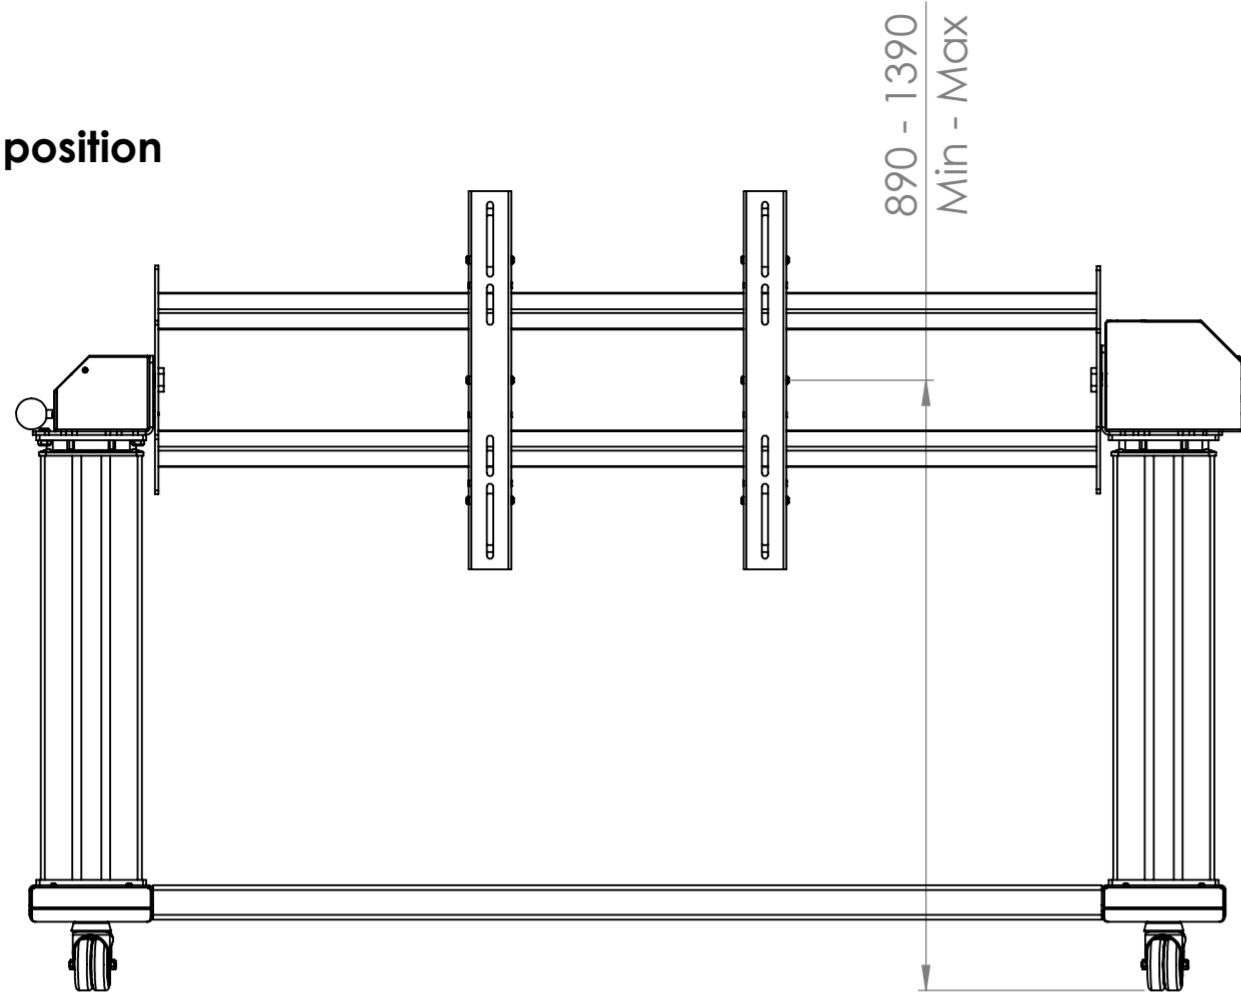

Vertical position

Distance to center of mount shown in vertical position

180 degrees of indexed rotation

Up to 400mm high VESA patterns

Adjustable depth brackets to balance screen

Suitable for screens upto 55 or 65in

Overall width will vary depending on the size of screen used

500mm electric height adjustment

Horizontal position

Distance to top of mount shown in tabletop position

LOXKIT
PRODUCTS

Loxkit Limited
First avenue
Poynton Industrial Estate
Poynton
Cheshire
England
SK12 1YJ
t: +44 (0) 845 519 5191
w: www.loxkit.com

The copyright of this drawing is retained by Loxit limited
This drawing may not be reproduced without prior written permission of Loxit limited

*Dimensions given to a tolerance of +-3mm