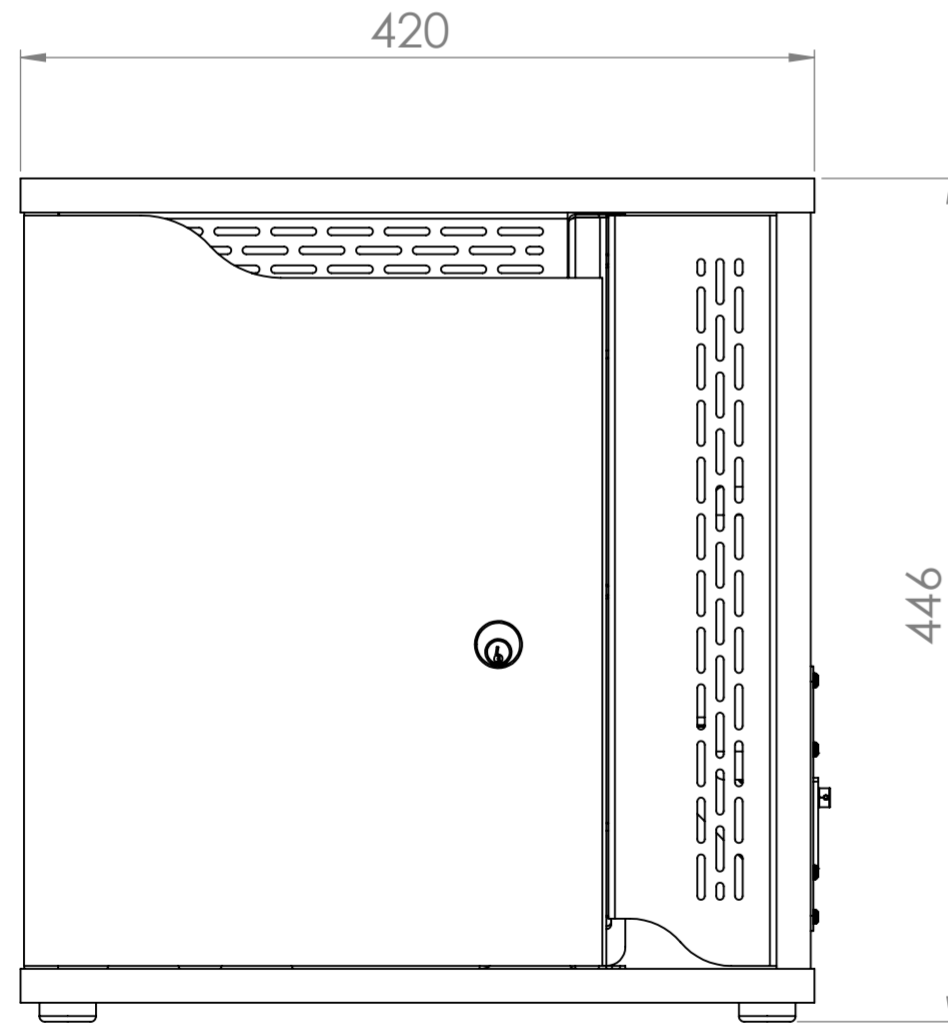

Lockable storage compartment door

Max compartment space per tablet including charging cable space allowances:
W: 270mm D: 340mm H: 30mm

Cam lock as standard or optional code lock

USB Charging for upto 10 tablets