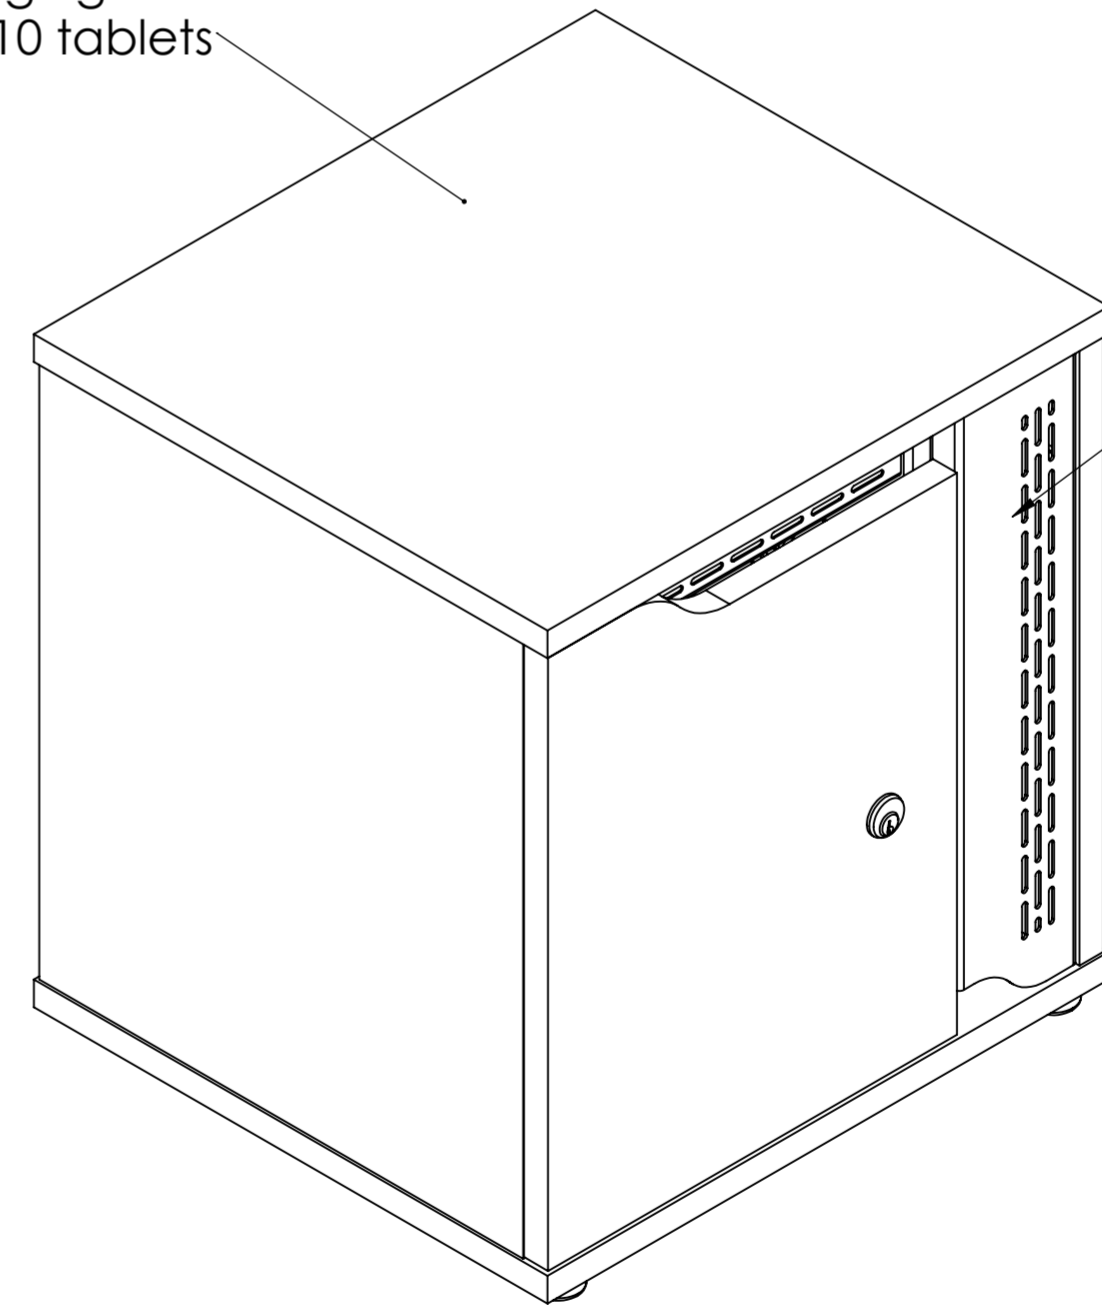

Removable charge compartment hatch