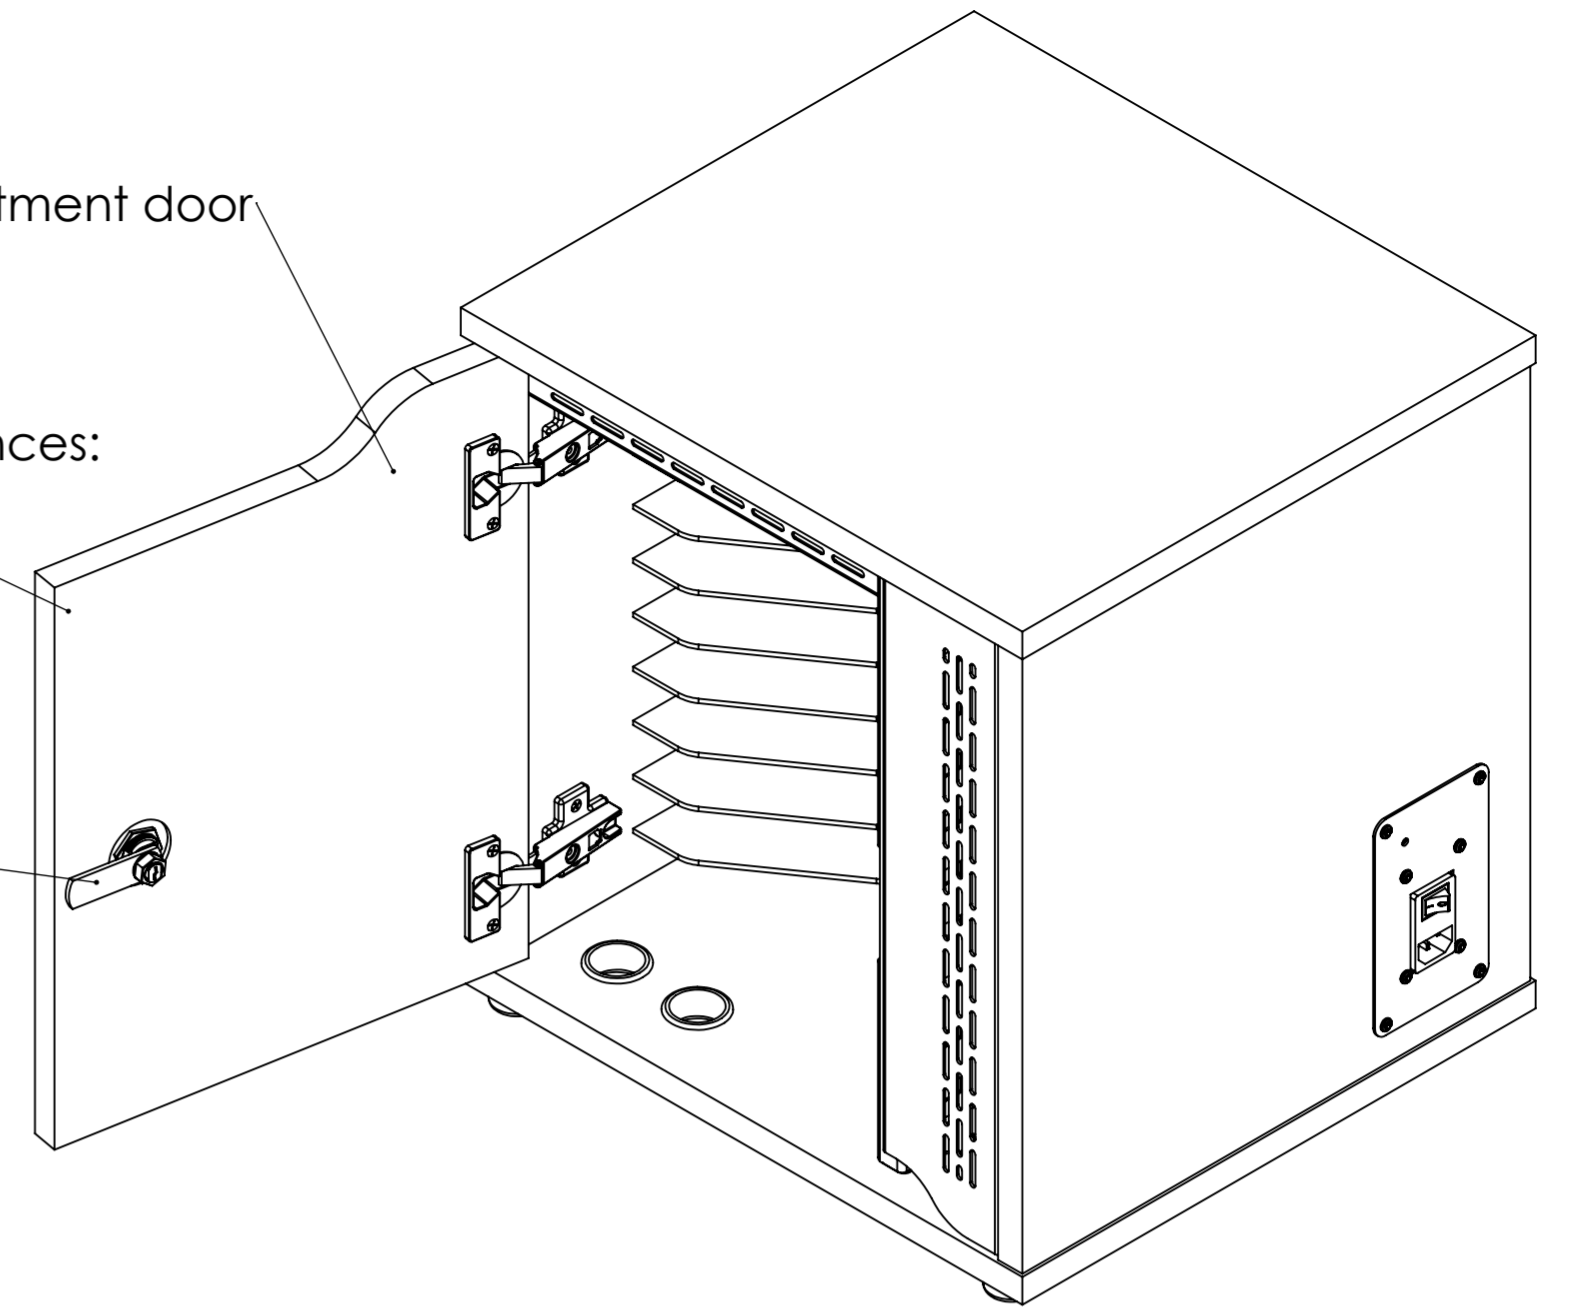

Lockable storage compartment door

Max compartment space per tablet including charging cable space allowances:
W: 270mm D: 340mm H: 30mm

Cam lock as standard or optional code lock

USB Charging for upto 10 tablets