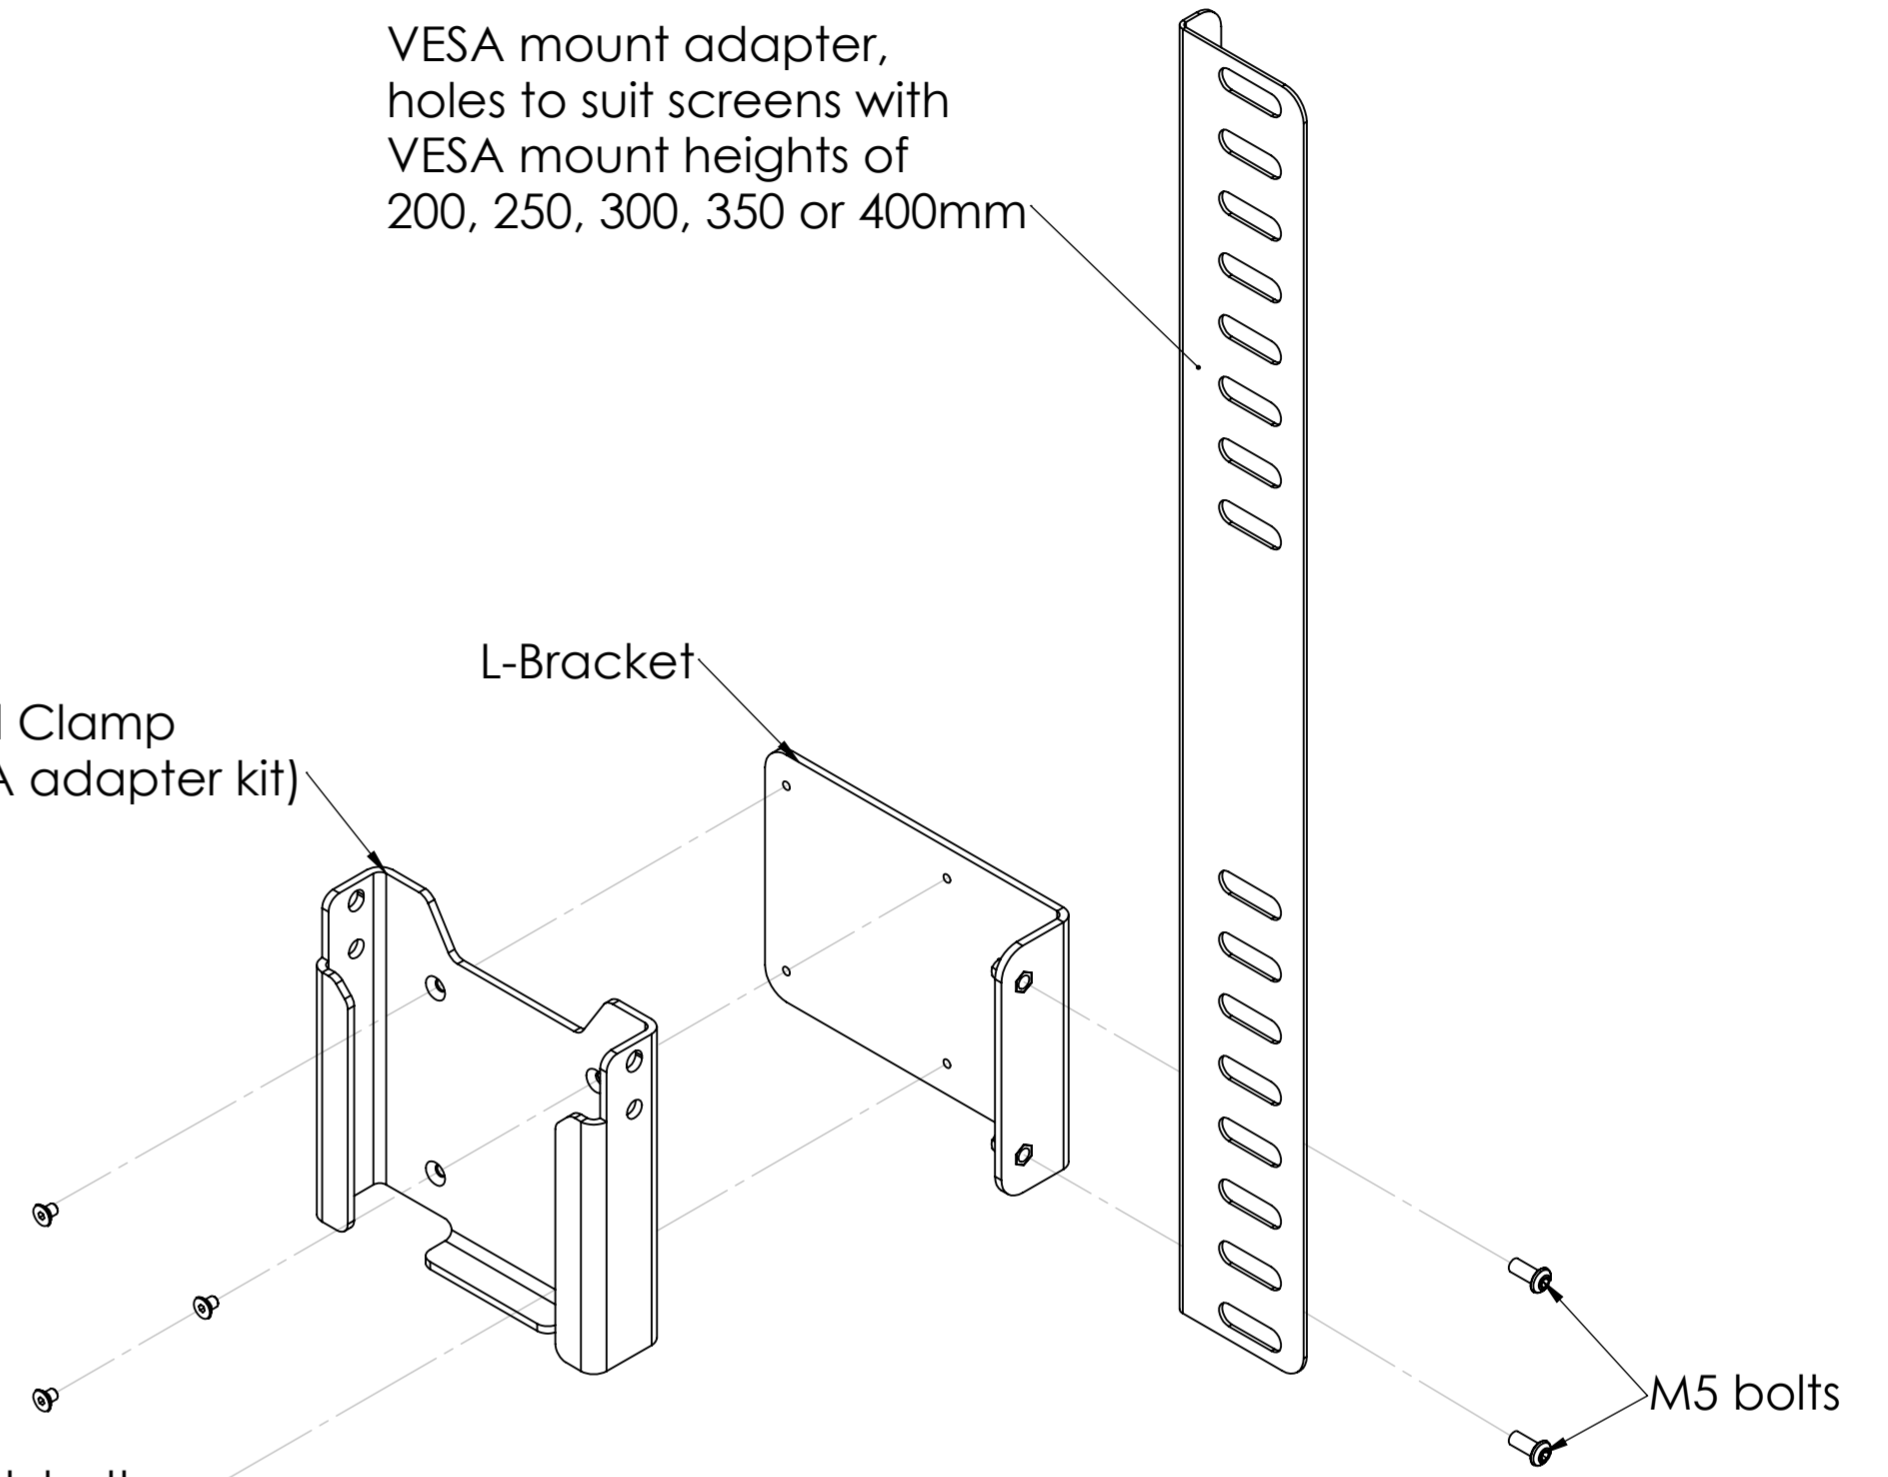

VESA mount adapter, holes to suit screens with VESA mount heights of 200, 250, 300, 350 or 400mm

0040 Gen2i Solstice Pod Clamp (Not included with VESA adapter kit)

L-Bracket

M4*6mm Csk bolts

M5 bolts