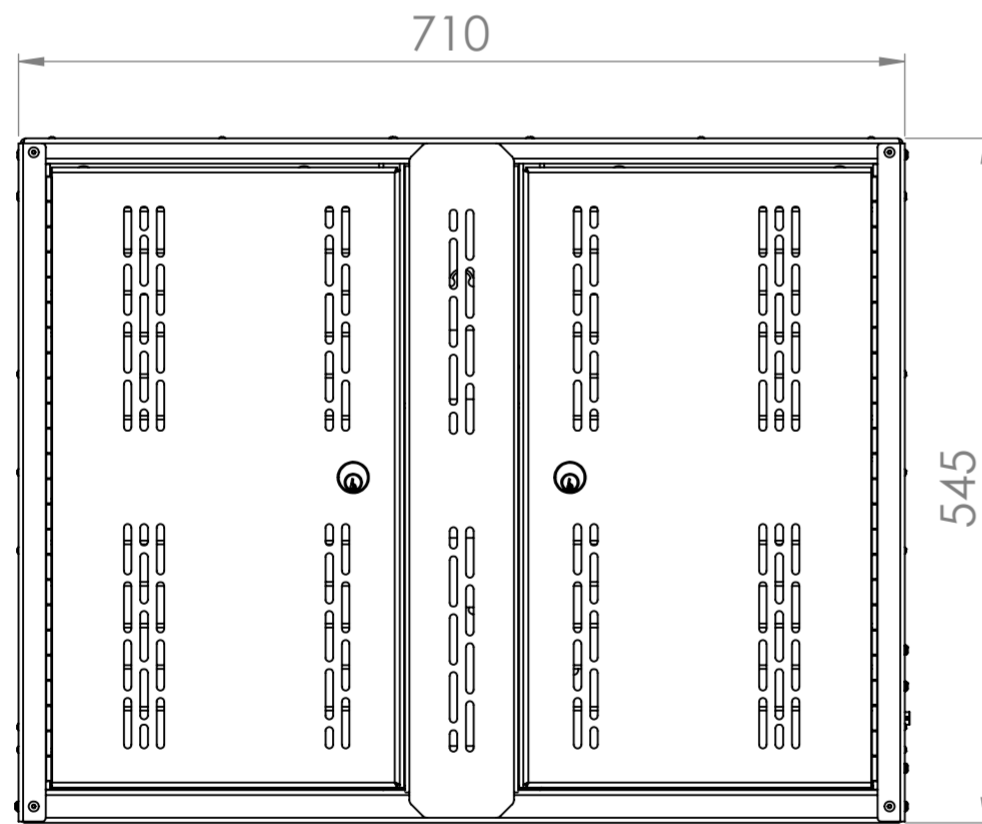

LOXIT
PRODUCTS

Loxkit Limited
First avenue
Poynton Industrial Estate
Poynton
Cheshire
England
SK12 1YJ
t: +44 (0) 845 519 5191
w: www.loxkit.com

The copyright of this drawing is retained by Loxit limited
This drawing may not be reproduced without prior written permission of Loxit limited

*Dimensions given to a tolerance of +-3mm