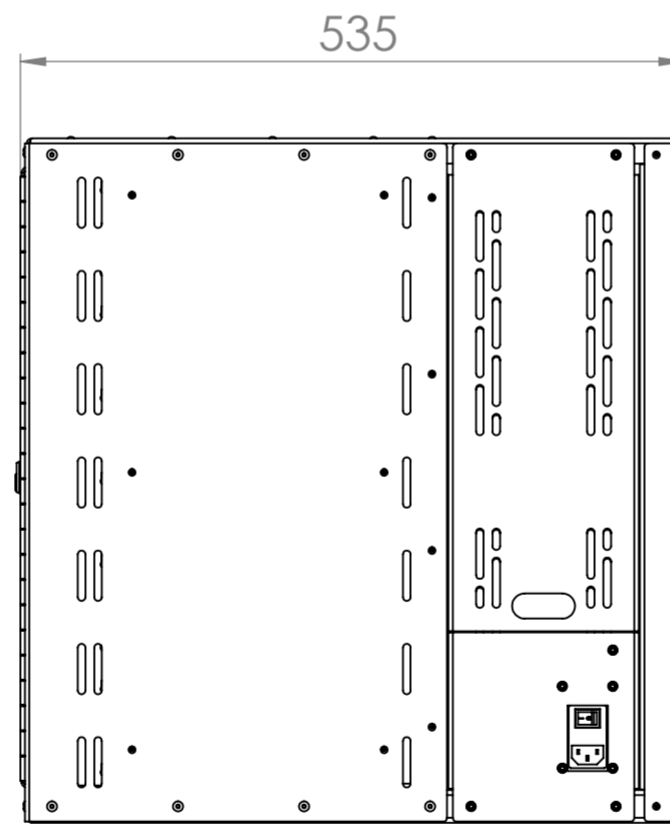

LOXIT
PRODUCTS

Loxkit Limited
First avenue
Poynton Industrial Estate
Poynton
Cheshire
England
SK12 1YJ
t: +44 (0) 845 519 5191
w: www.loxkit.com

The copyright of this drawing is retained by Loxit limited
This drawing may not be reproduced without prior written permission of Loxit limited

*Dimensions given to a tolerance of +-3mm