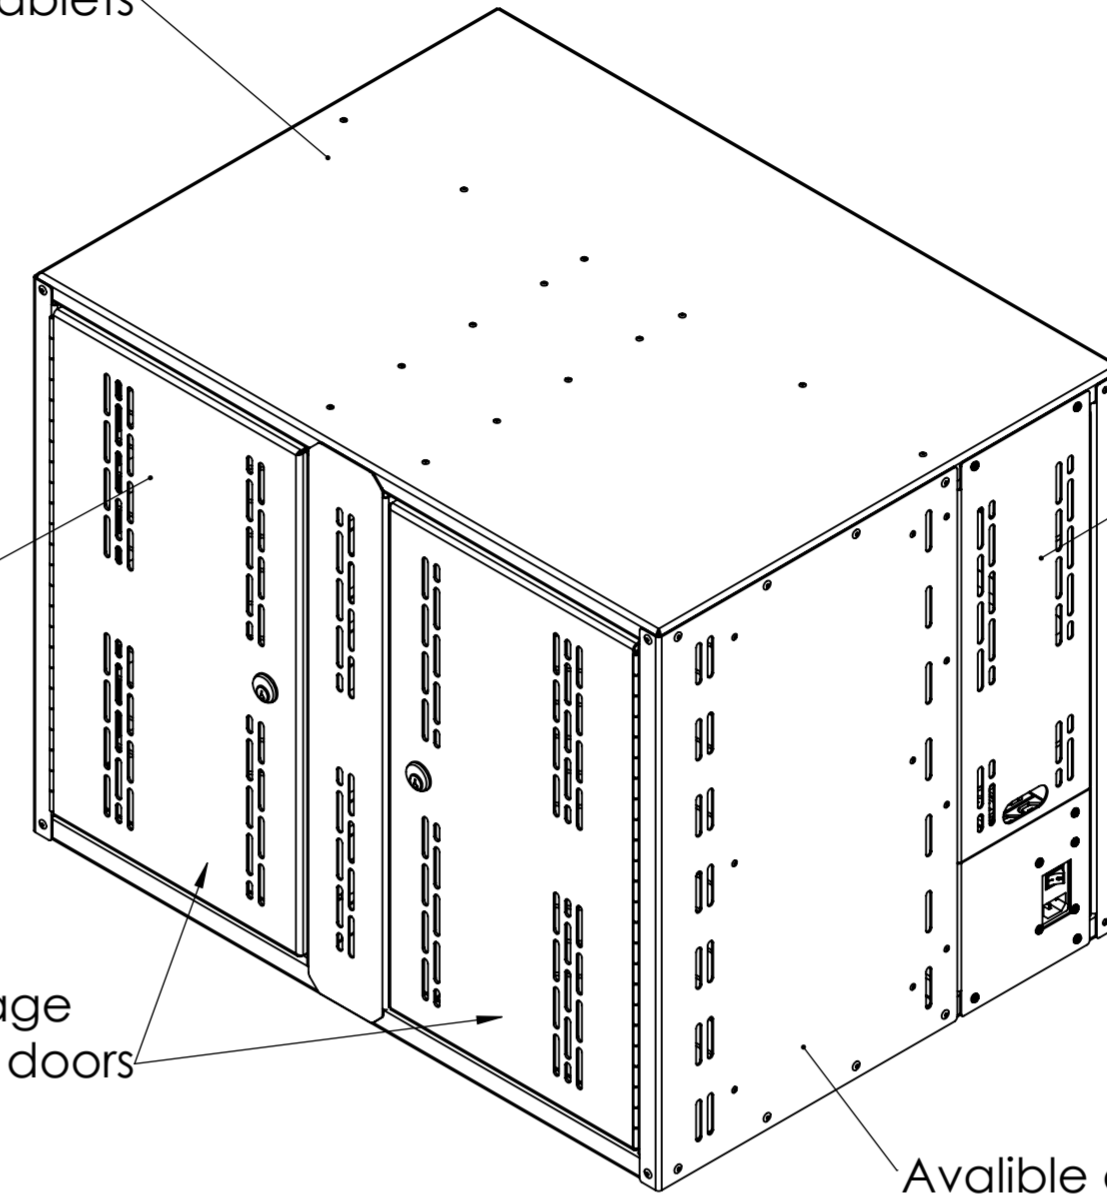

Lapbank Tab Cabinet 30
7740, 7741 and 7742

Storage and/or charging for up to 30 tablets

Max compartment space per tablet including charging cable space allowance:
W: 270mm D: 325mm H: 30mm

Removable hatch to access charge compartment