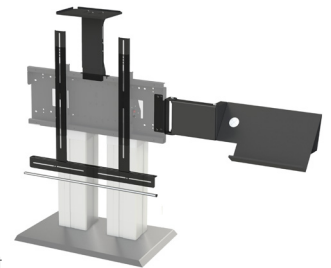

HI-LO[®] Mono Heavy Duty - Electric - Free standing mount

PRODUCT CODE 8405

SIZE	WEIGHT	VESA UP TO	WARRANTY (RTB)
UP TO 105"	UP TO 170 _{kg}	800 x 600	5 YRS

FEATURES

Simple elegance - all cables are hidden within the column.

SPECIFICATION

Vertical range and position -

500mm of electronic vertical movement

Mount size - universal brackets for VESA mount sizes up to 800mm and 440mm or 600mm high. Please specify when ordering.

Construction - high quality steel with a reliable electric motor

Mount dimensions - L 700 x W 780 x H 1460 mm

Warranty - 5 year return to base warranty

The highly engineered Mono range brings together the best of the best. Two stylish columns with near silent telescopic movement (500mm of vertical travel) that includes integrated (and hidden) power distribution as standard.

The base of the mount is aesthetically subtle but physically very strong, ensuring complete safety and peace of mind.

The specification is incredibly high, additional function and control is tailored to your needs through a range of accessories. Standard models have a maximum screen size of 170kg and 105".