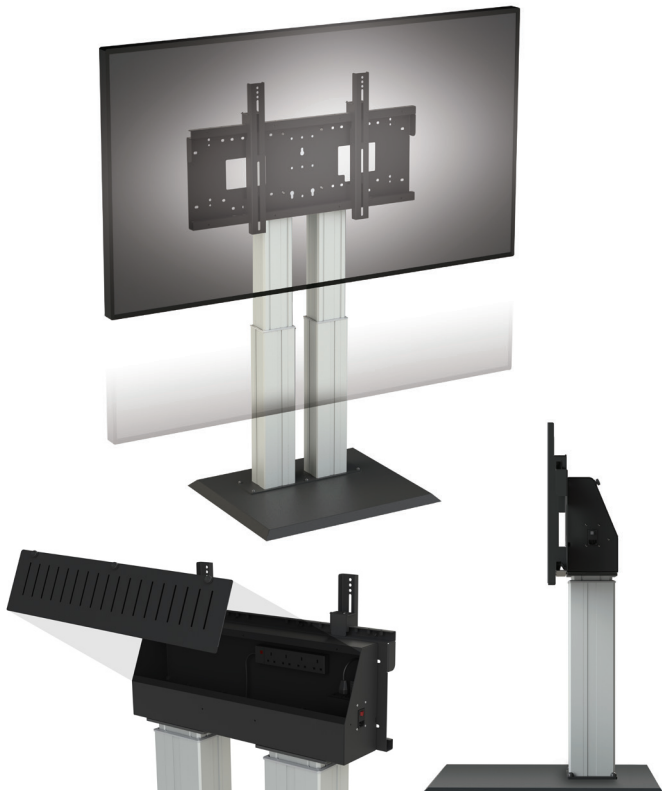

HI-LO® Mono Heavy Duty - Electric - Free standing mount

PRODUCT CODE 8405

SIZE	WEIGHT	VESA UP TO	WARRANTY (RTB)
UP TO 105"	UP TO 170_{kg}	800 x 600	5 YRS

FEATURES

Simple elegance - all cables are hidden within the column.

Strong, secure fixing - twin wall brackets with fixing plates, all hidden behind the column.

Enhance the experience further with on-board accessories - including sound bar mount, video conference camera mount, anti-crush bar, laptop shelf, laptop secure wall mount, Apple TV and Intel NUC.

SPECIFICATION

Vertical range and position -

500mm of electronic vertical movement

Mount size - universal brackets for VESA mount sizes up to 800mm and 440mm or 600mm high. Please specify when ordering.

Construction - high quality steel with a reliable electric motor

Mount dimensions - L 700 x W 780 x H 1460 mm

Warranty - 5 year return to base warranty

The highly engineered Mono range brings together the best of the best. Two stylish columns with near silent telescopic movement (500mm of vertical travel) that includes integrated (and hidden) power distribution as standard.

The base of the mount is aesthetically subtle but physically very strong, ensuring complete safety and peace of mind.

The specification is incredibly high, additional function and control is tailored to your needs through a range of accessories. Standard models have a maximum screen size of 170kg and 105".

HI-LO® MONO HEAVY DUTY SCREEN MOUNT RANGE

CODE	MAX SCREEN	MAX WEIGHT	MAX VESA	HEIGHT ADJUSTMENT (VERTICAL)	HEIGHT FROM FLOOR TO REAR OF SCREEN LOWERED/RAISED
8410 Electric Hi-Lo Mono 500 Heavy Duty Wall to Floor	105"	170kg	1200 x 600	500mm	882/1382mm
8411 Electric Hi-Lo Mono 600 Heavy Duty Wall to Floor	105"	170kg	1200 x 600	600mm	1142/1742mm
8400 Electric Hi-Lo Mono 500 Heavy Duty Trolley	105"	170kg	1200 x 600	500mm	985/1485mm
8401 Electric Hi-Lo Mono 600 Heavy Duty Trolley	105"	170kg	1200 x 600	600mm	1245/1845mm
8405 Electric Hi-Lo Mono 500 Heavy Duty Free Standing	105"	170kg	1200 x 600	500mm	880/1380mm
8406 Electric Hi-Lo Mono 600 Heavy Duty Free Standing	105"	170kg	1200 x 600	600mm	1140/1740mm

Standard range also available for screens up to 86"/130kg