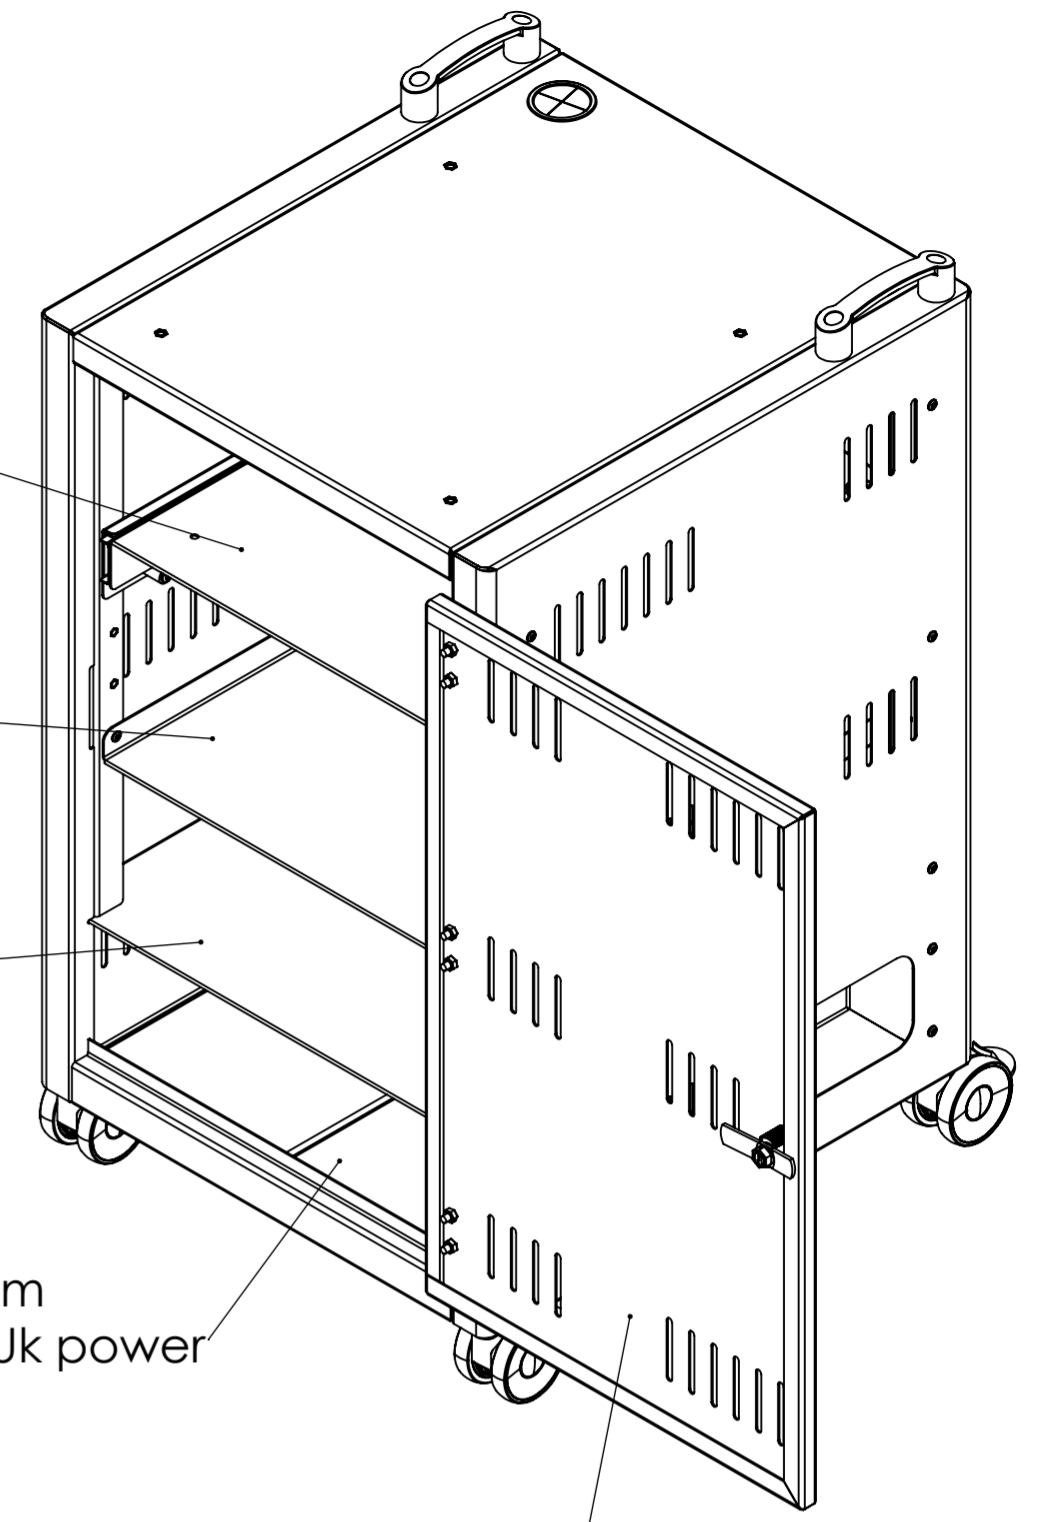

Slide out shelf, W: 380mm D: 490mm H:100-200mm (Adjustable),
Shelf extends out upto 385mm from the front of the trolley

Adjustable shelf, W: 410mm D: 500mm H:100-200mm (Adjustable)

Fixed shelf, W: 410mm D: 520mm H:150mm

Bottom shelf, W: 410mm D: 280mm H:100mm
Features 3 IEC Power sockets and 4 gang Uk power

Lockable Main door

Loxkit Limited
First avenue
Poynton Industrial Estate
Poynton
Cheshire
England
SK12 1YJ
t: +44 (0) 845 519 5191
w: www.loxkit.com

The copyright of this drawing is retained by Loxit limited
This drawing may not be reproduced without prior written permission of Loxit limited

*Dimensions given to a tolerance of +-3mm