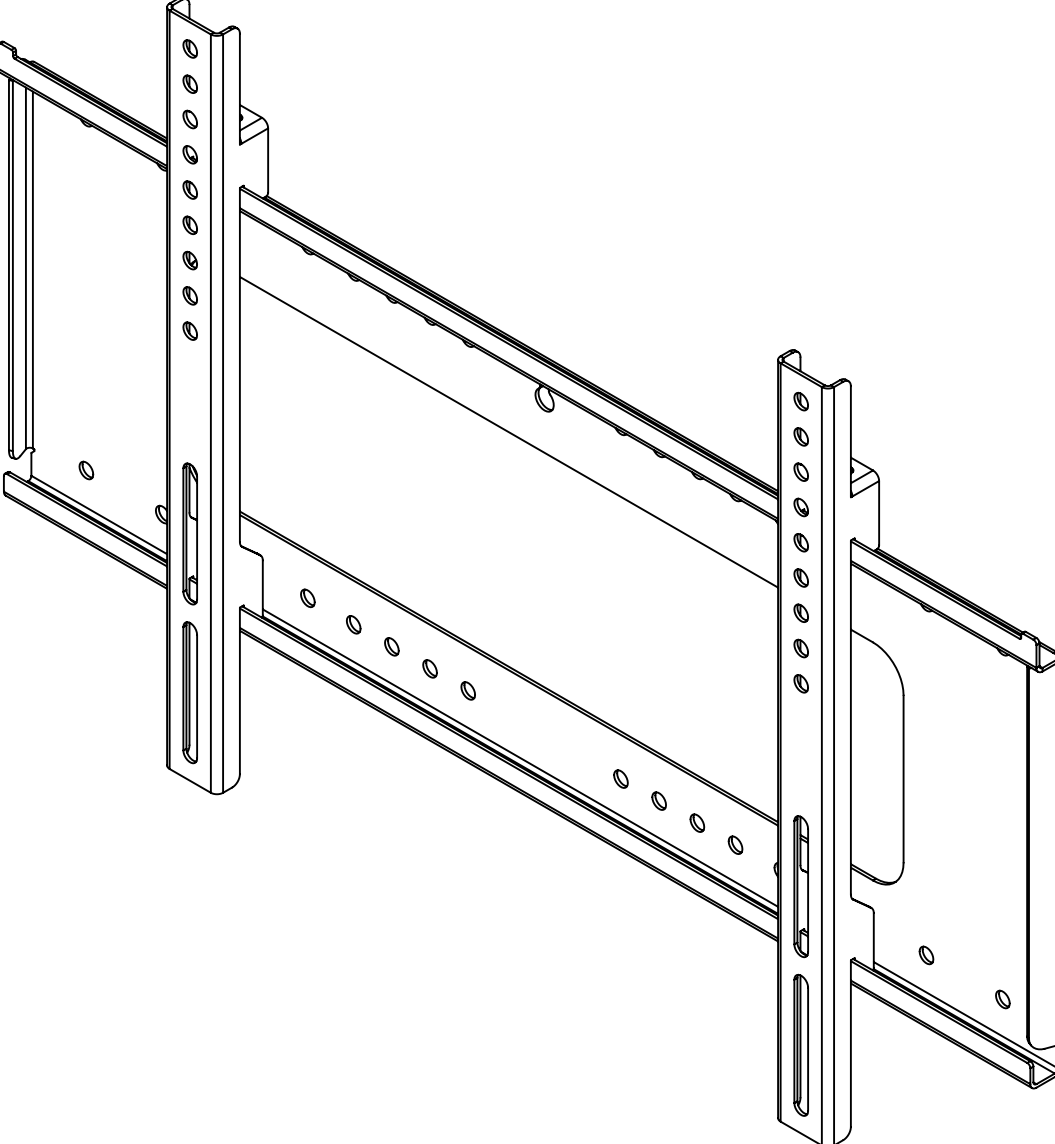

Heavy Duty Slimline Wall Mount 600 x 400 - 8485

Tech Spec / Features:

- Max Capacity 130kg
- Suitable for VESA mounts 200, 300, 400, 500 and 600mm in width and between 100 and 400mm in height
- Secured from above using M5 fixings to prevent accidental removal
- Wide range of mounting holes for strong fixing to wall

*Dimensions given to a tolerance of +-3mm