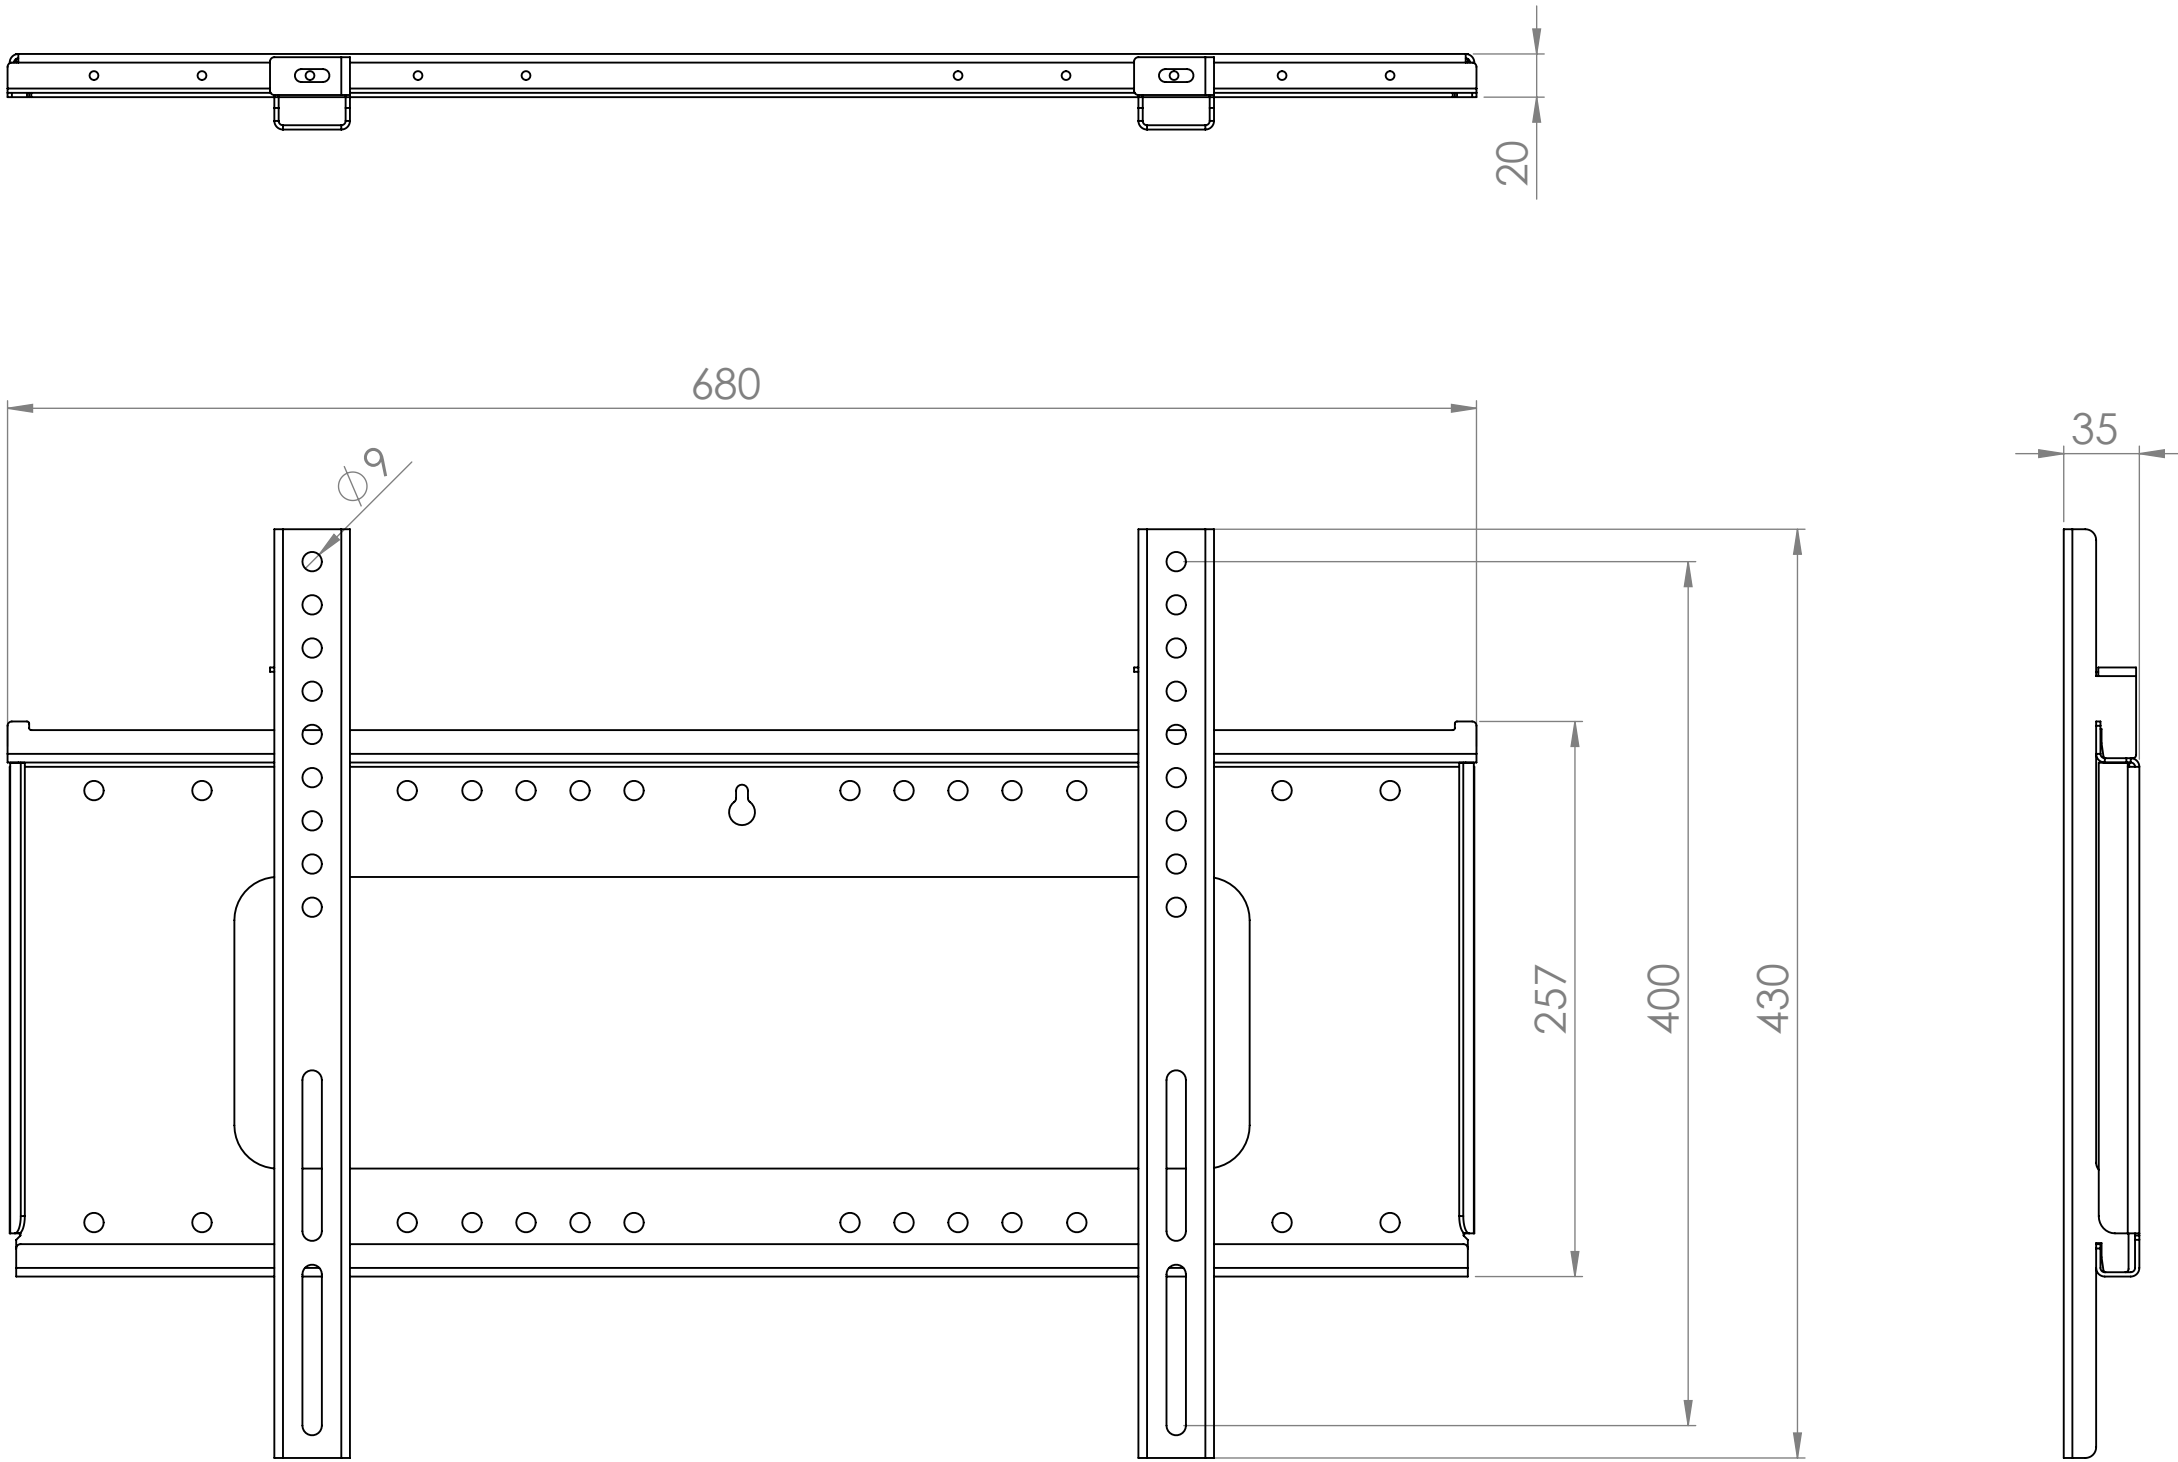

Heavy Duty Slimline Wall Mount 600 x 400 - 8485

Tech Spec / Features:

- Max Capacity 130kg
- Suitable for VESA mounts 200, 300, 400, 500 and 600mm in width and between 100 and 400mm in height
- Secured from above using M5 fixings to prevent accidental removal
- Wide range of mounting holes for strong fixing to wall

*Dimensions given to a tolerance of +-3mm