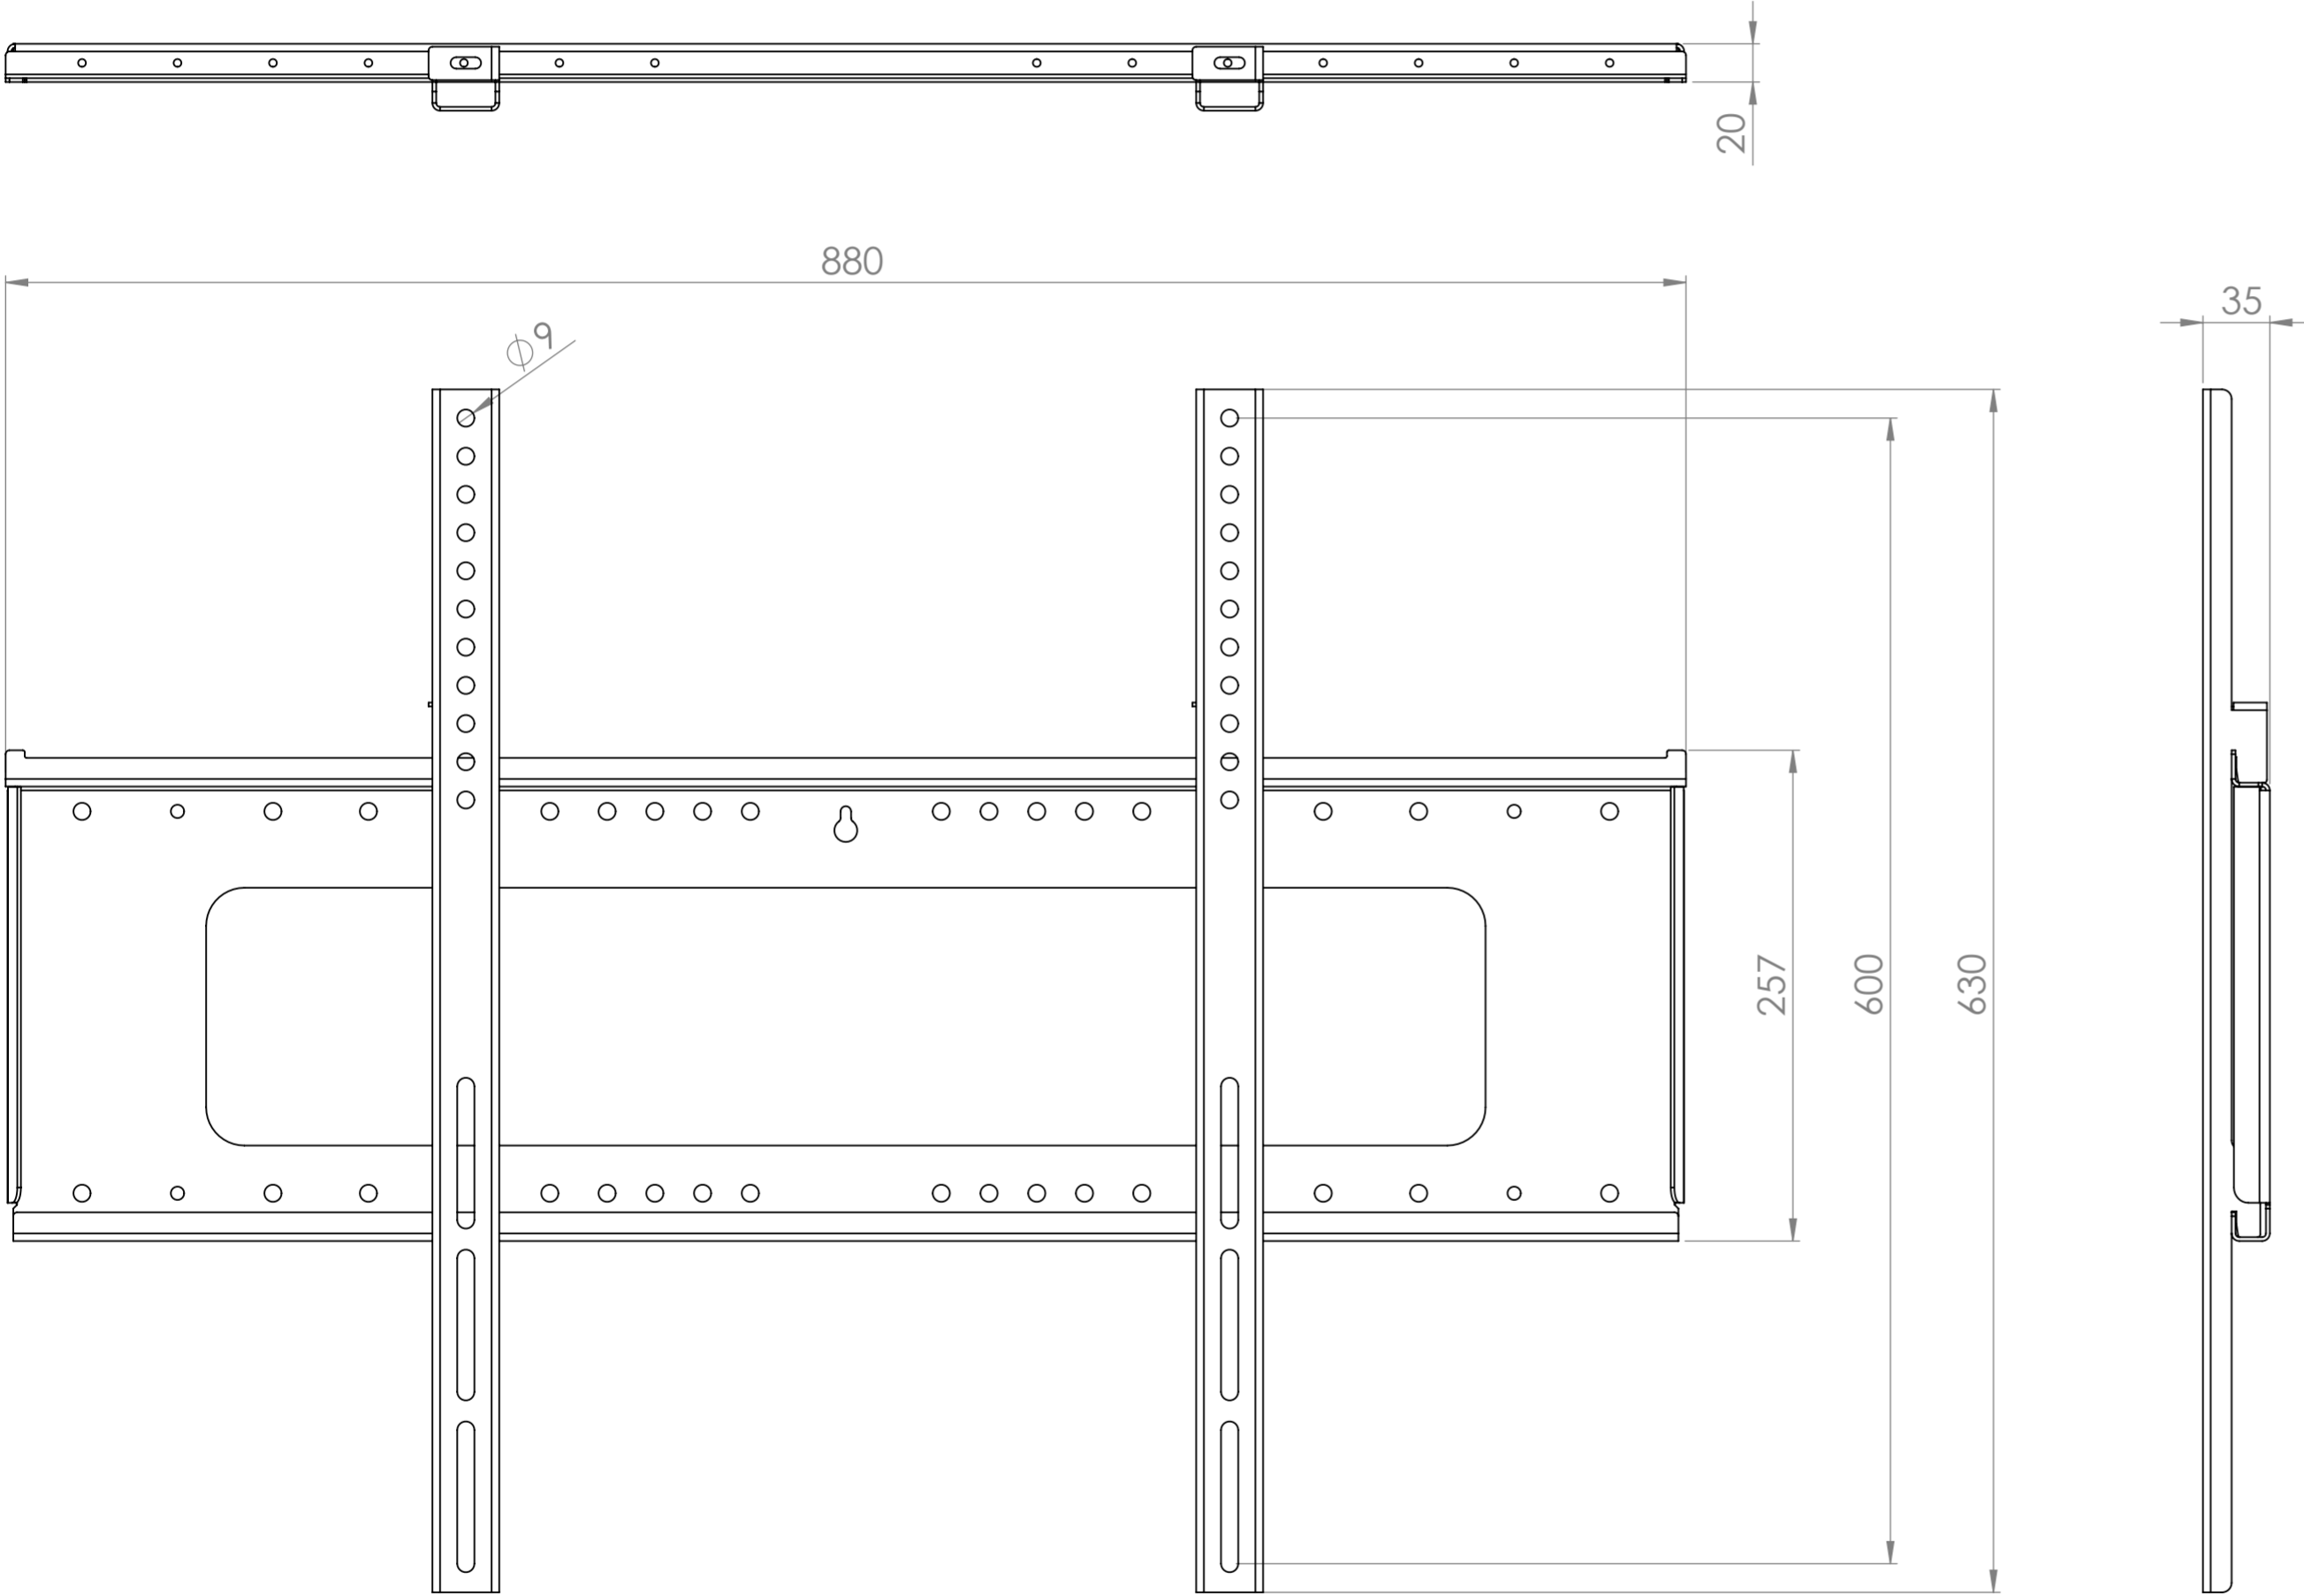

Heavy Duty Slimline Wall Mount 800 x 600 - 8489

Tech Spec / Features:

- Max Capacity 130kg
- Suitable for VESA mounts 200, 300, 400, 500, 600, 700 and 800mm in width and between 100 and 600mm in height
- Secured from above using M5 fixings to prevent accidental removal
- Wide range of mounting holes for strong fixing to wall

*Dimensions given to a tolerance of +-3mm