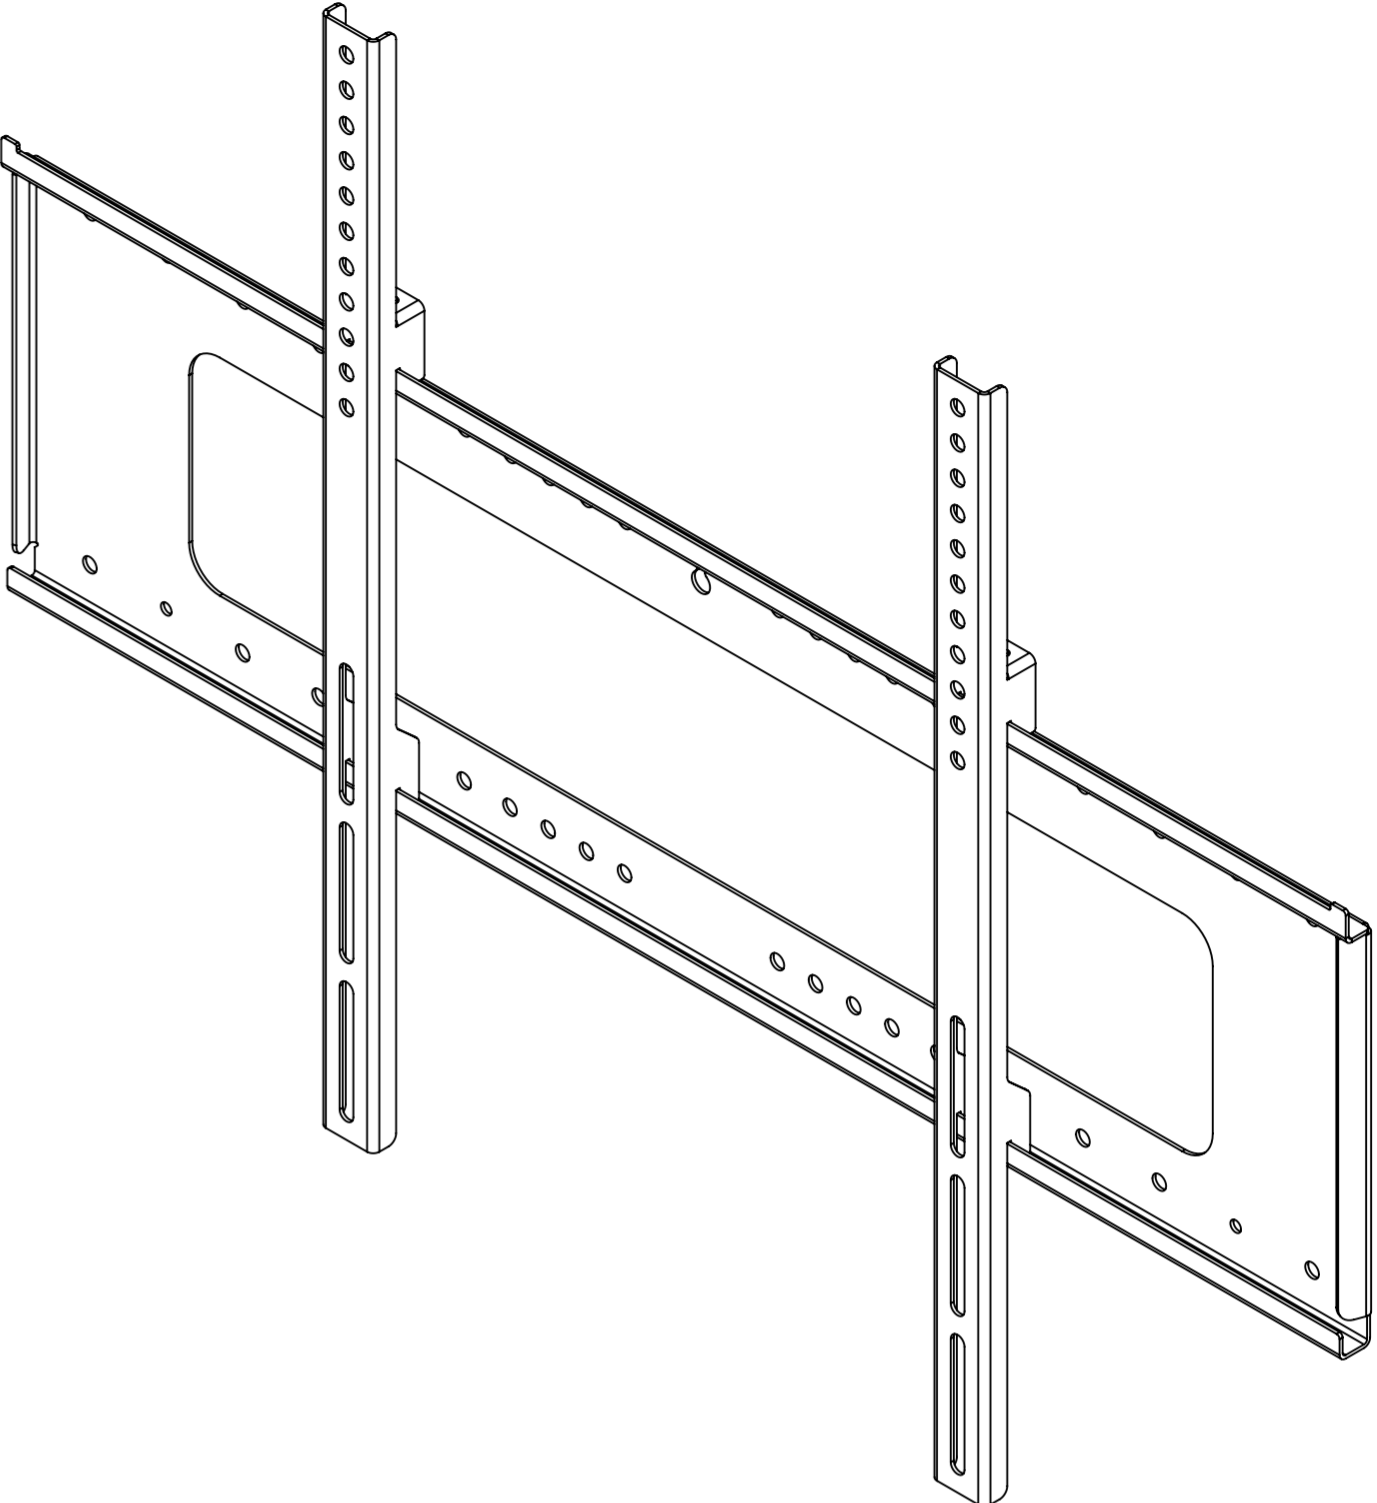

Heavy Duty Slimline Wall Mount 800 x 600 - 8489

Tech Spec / Features:

- Max Capacity 130kg
- Suitable for VESA mounts 200, 300, 400, 500, 600, 700 and 800mm in width and between 100 and 600mm in height
- Secured from above using M5 fixings to prevent accidental removal
- Wide range of mounting holes for strong fixing to wall

*Dimensions given to a tolerance of +-3mm