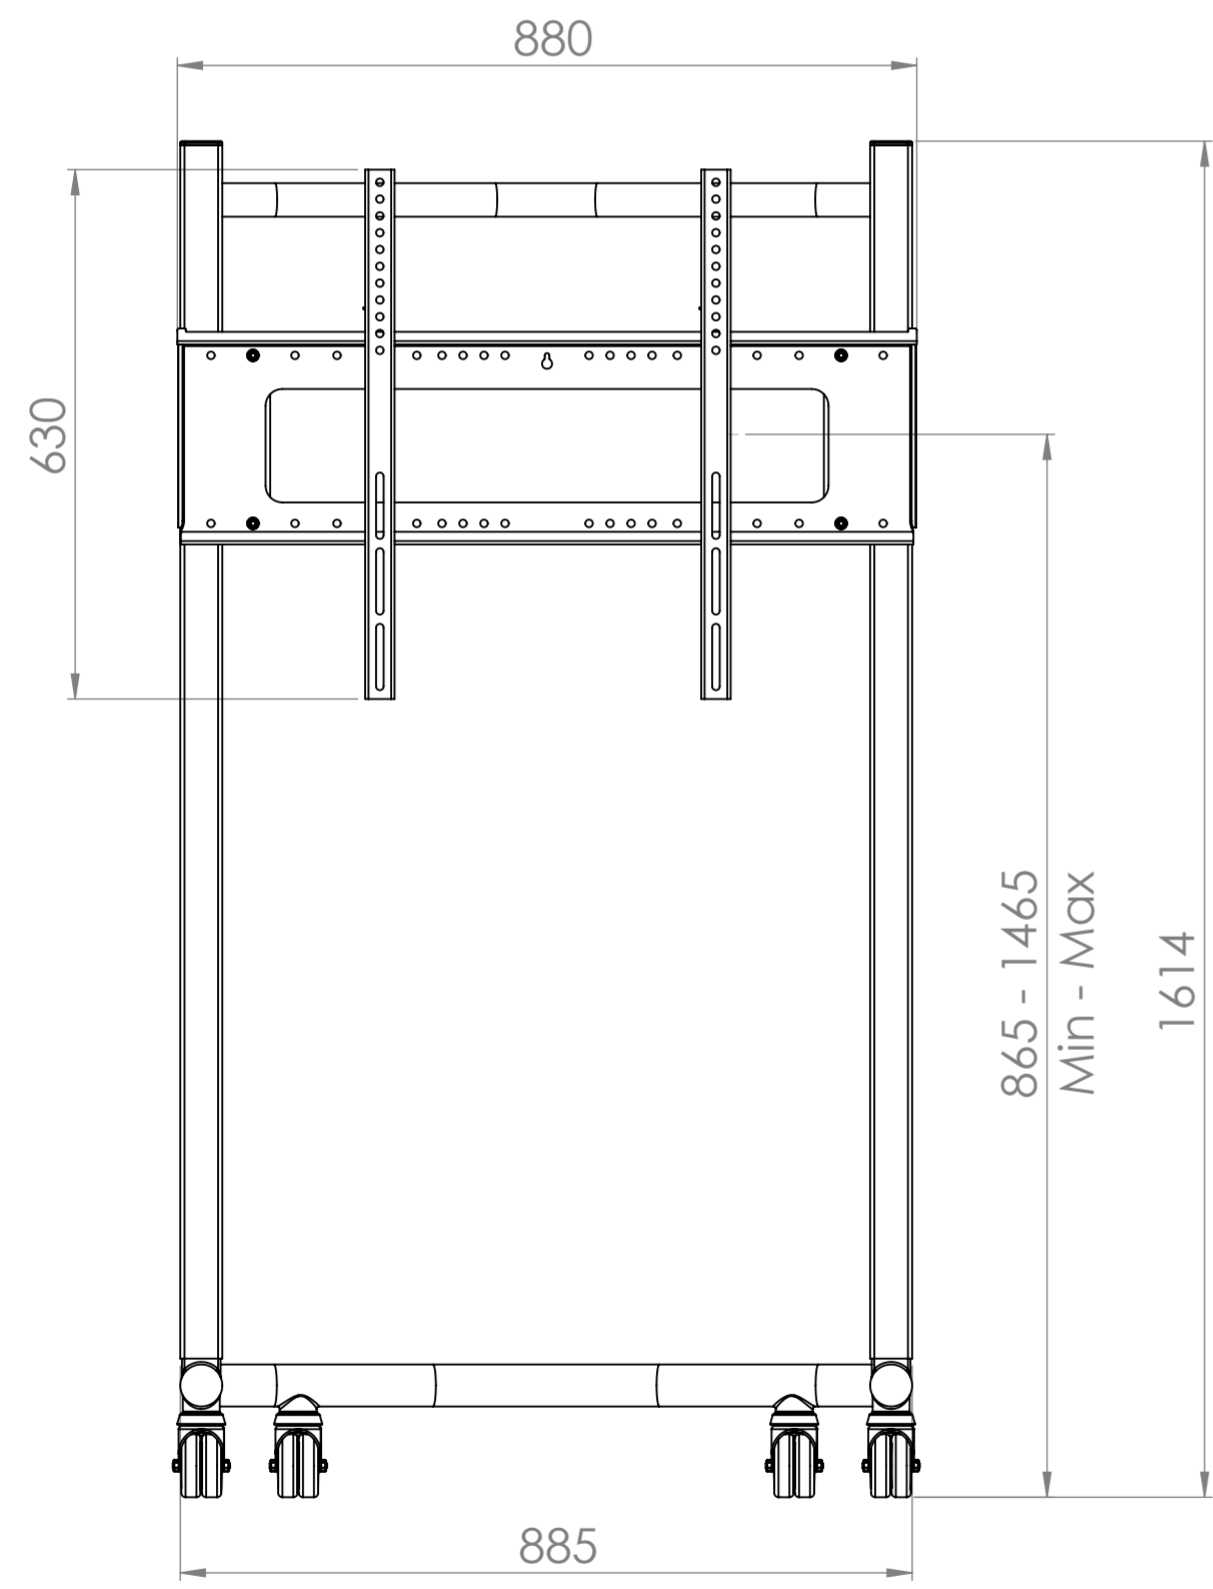

Fixed Height Trolley Mount - 8996

- Max Capacity 100KG, suitable for screens between 42 and 86in
- Suitable for VESA mounts 200, 300, 400, 500, 600, 700 and 800mm in width and between 100 and 600mm in height
- 4 Fixed positions between 865 and 1465mm, adjustable in 200mm increments

*Dimensions given to a tolerance of +-3mm