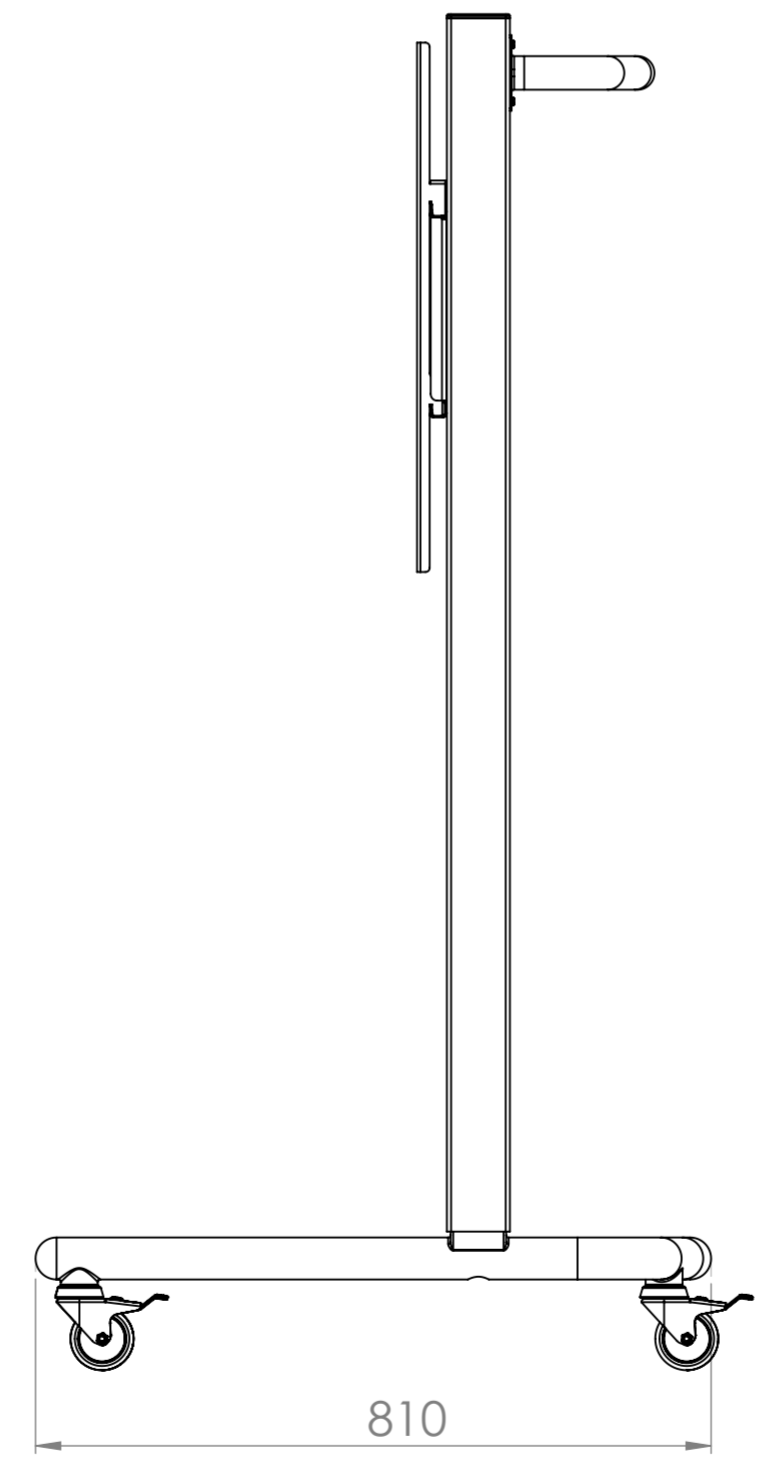

Fixed Height Trolley Mount - 8996

- Max Capacity 100KG, suitable for screens between 42 and 86in
- Suitable for VESA mounts 200, 300, 400, 500, 600, 700 and 800mm in width and between 100 and 600mm in height
- 4 Fixed positions between 865 and 1465mm, adjustable in 200mm increments

*Dimensions given to a tolerance of +-3mm