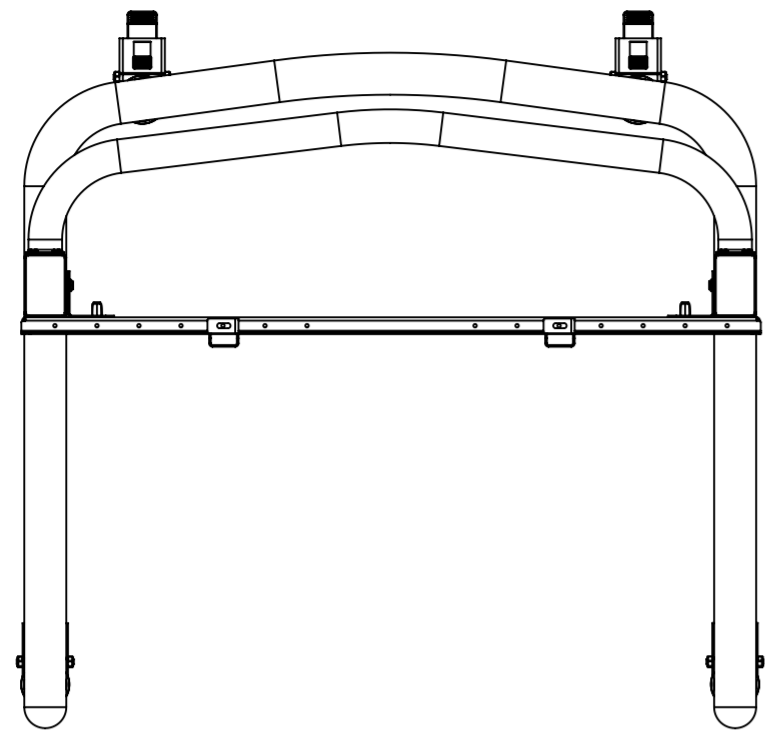

Fixed Height Trolley Mount - 8996

- Max Capacity 100KG, suitable for screens between 42 and 86in
- Suitable for VESA mounts 200, 300, 400, 500, 600, 700 and 800mm in width and between 100 and 600mm in height
- 4 Fixed positions between 865 and 1465mm, adjustable in 200mm increments

*Dimensions given to a tolerance of +-3mm