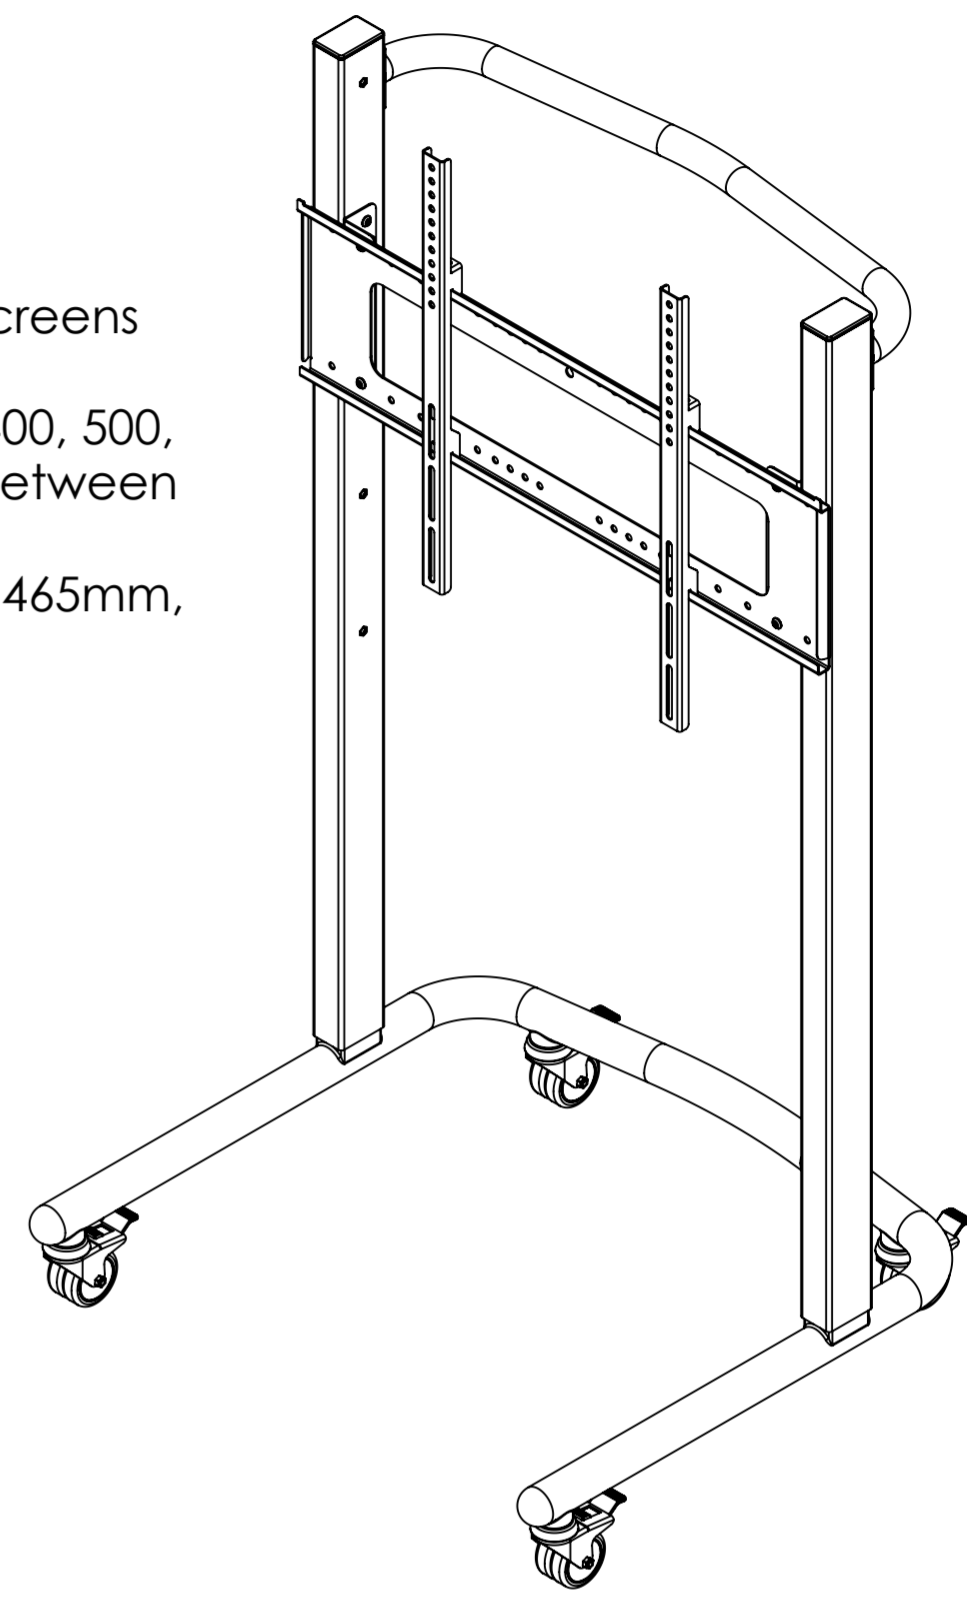

Fixed Height Trolley Mount - 8996

- Max Capacity 100KG, suitable for screens between 42 and 86in
- Suitable for VESA mounts 200, 300, 400, 500, 600, 700 and 800mm in width and between 100 and 600mm in height
- 4 Fixed positions between 865 and 1465mm, adjustable in 200mm increments

*Dimensions given to a tolerance of +-3mm