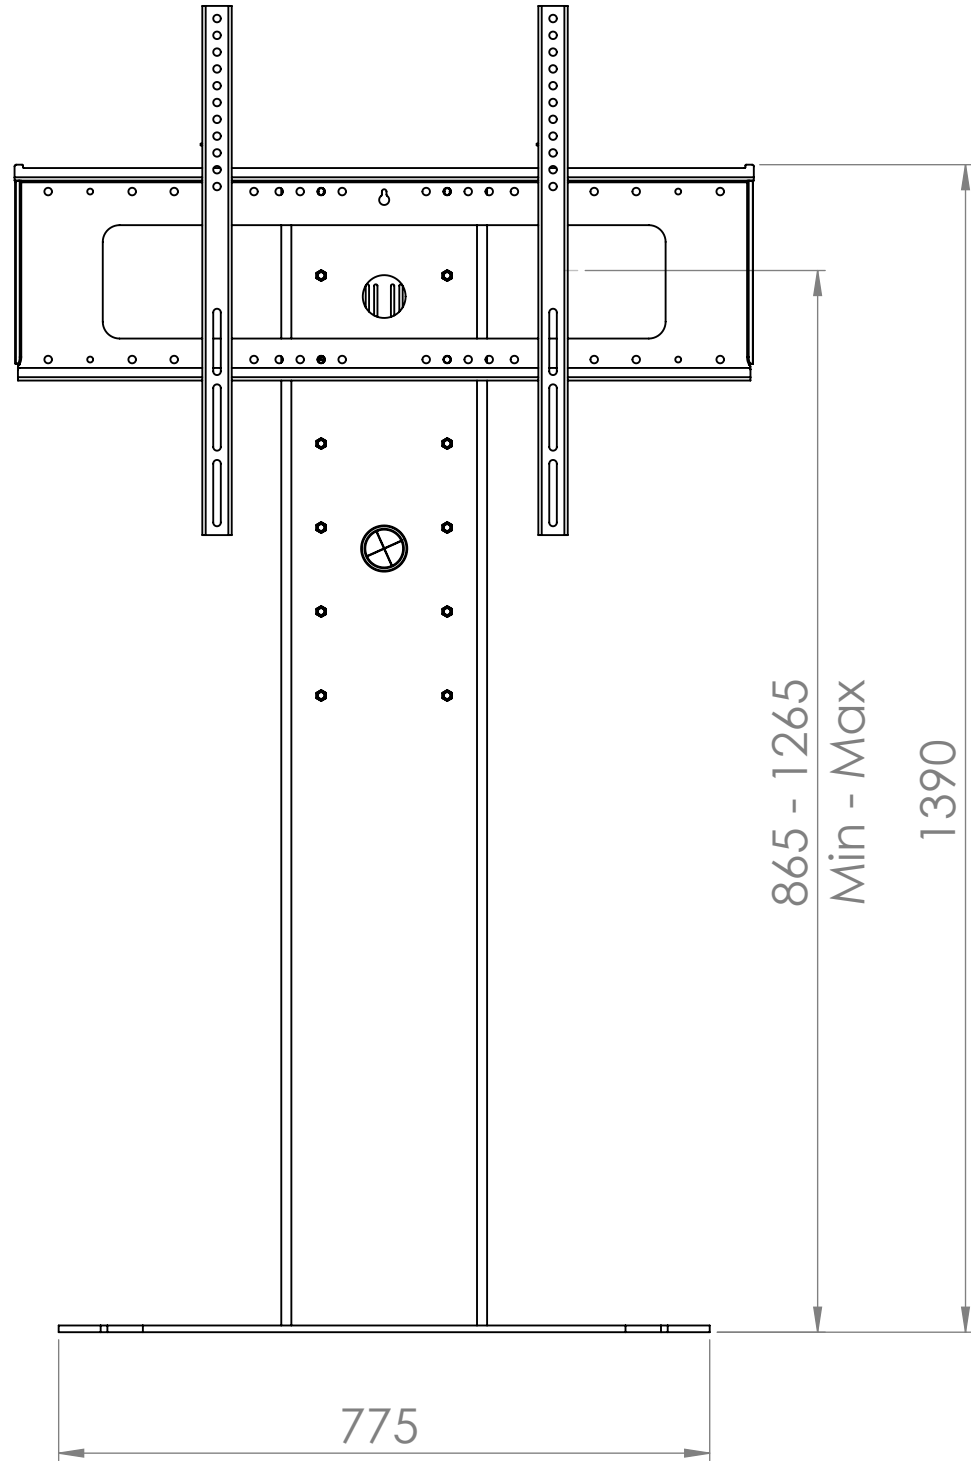

**Mono Fixed Height Freestanding Screen Mount - 8428**

- Max Capacity 130KG, suitable for screens between 42 and 86in
- Suitable for VESA mounts 200, 300, 400, 500, 600 700 and 800mm in width and between 100 and 600mm in height
- 5 Fixed positons between 865 and 1265mm, adjustable in 100mm increments
- 4 Gang UK power and 3 x IEC power sockets included inside headbox
- Anti-Collision sensor
- Freestanding plate can be bolted for additonal stability if required

The copyright of this drawing is retained by Loxit limited  
This drawing may not be reproduced without prior written permission of Loxit limited

\*Dimensions given to a tolerance of +-3mm