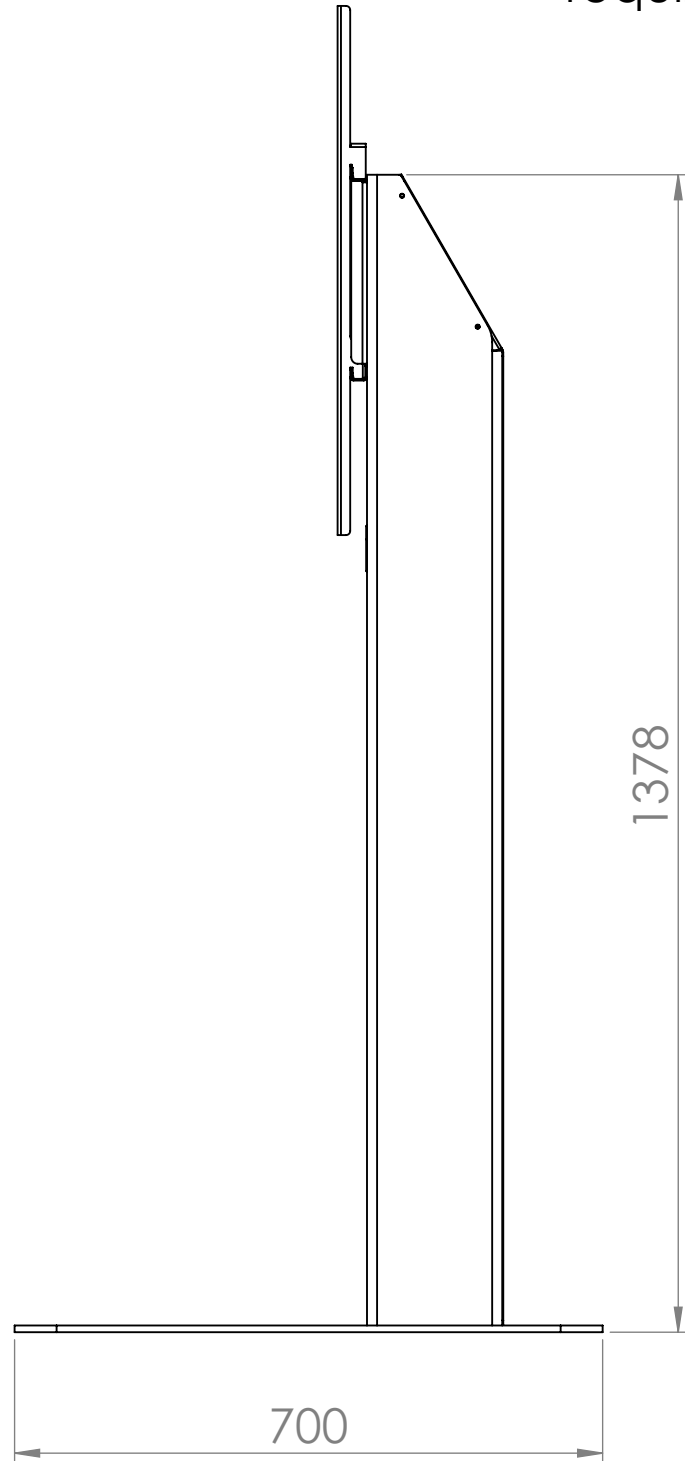

**Mono Fixed Height Freestanding Screen Mount - 8428**

- Max Capacity 130KG, suitable for screens between 42 and 86in
- Suitable for VESA mounts 200, 300, 400, 500, 600 700 and 800mm in width and between 100 and 600mm in height
- 5 Fixed positons between 865 and 1265mm, adjustable in 100mm increments
- 4 Gang UK power and 3 x IEC power sockets included inside headbox
- Anti-Collision sensor
- Freestanding plate can be bolted for additonal stability if required

The copyright of this drawing is retained by Loxit limited  
This drawing may not be reproduced without prior written permission of Loxit limited

\*Dimensions given to a tolerance of +-3mm