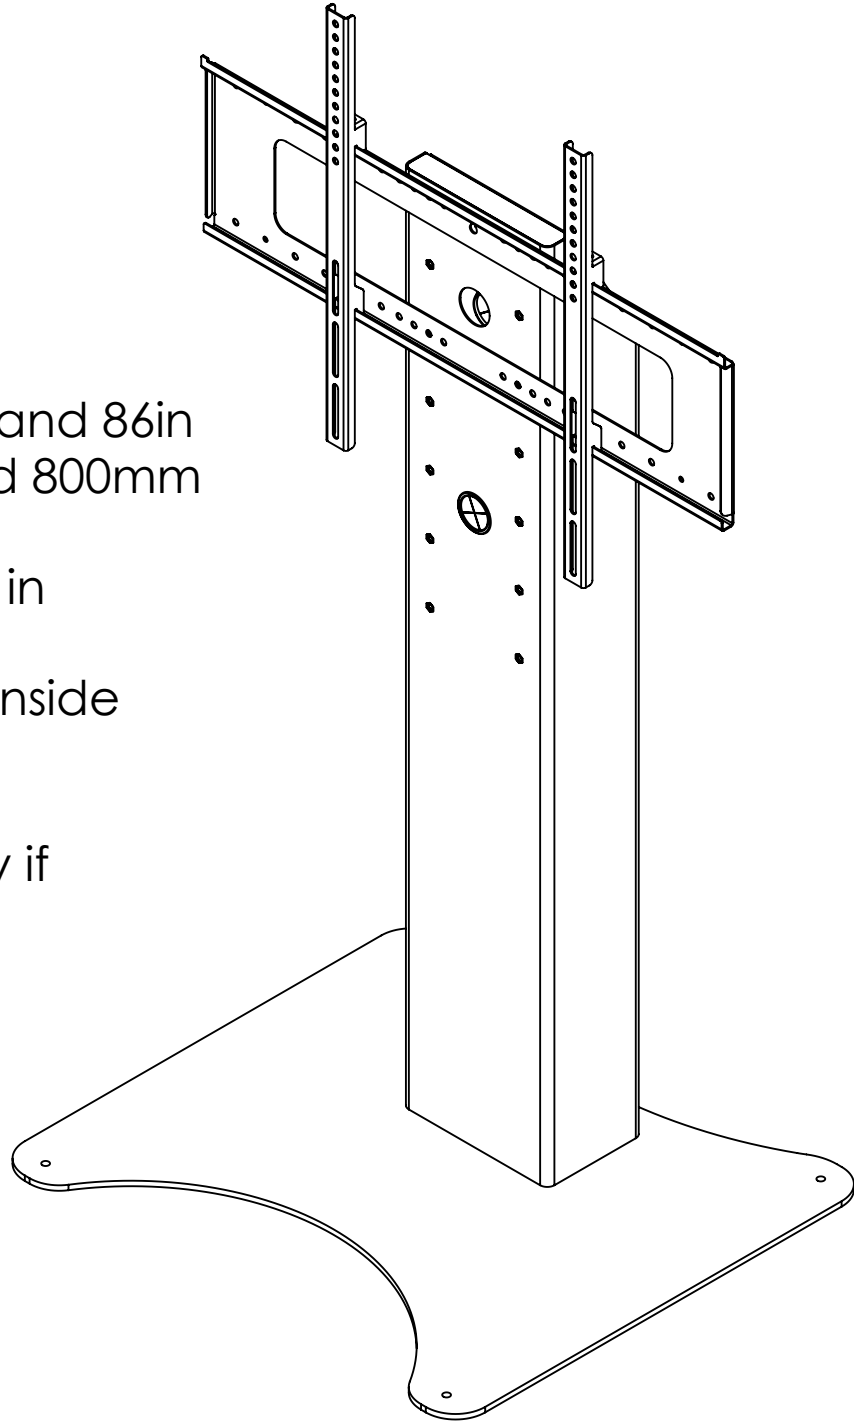

**Mono Fixed Height Freestanding Screen Mount - 8428**

- Max Capacity 130KG, suitable for screens between 42 and 86in
- Suitable for VESA mounts 200, 300, 400, 500, 600 700 and 800mm in width and between 100 and 600mm in height
- 5 Fixed positons between 865 and 1265mm, adjustable in 100mm increments
- 4 Gang UK power and 3 x IEC power sockets included inside headbox
- Anti-Collision sensor
- Freestanding plate can be bolted for additonal stability if required

The copyright of this drawing is retained by Loxit limited  
This drawing may not be reproduced without prior written permission of Loxit limited

\*Dimensions given to a tolerance of +-3mm