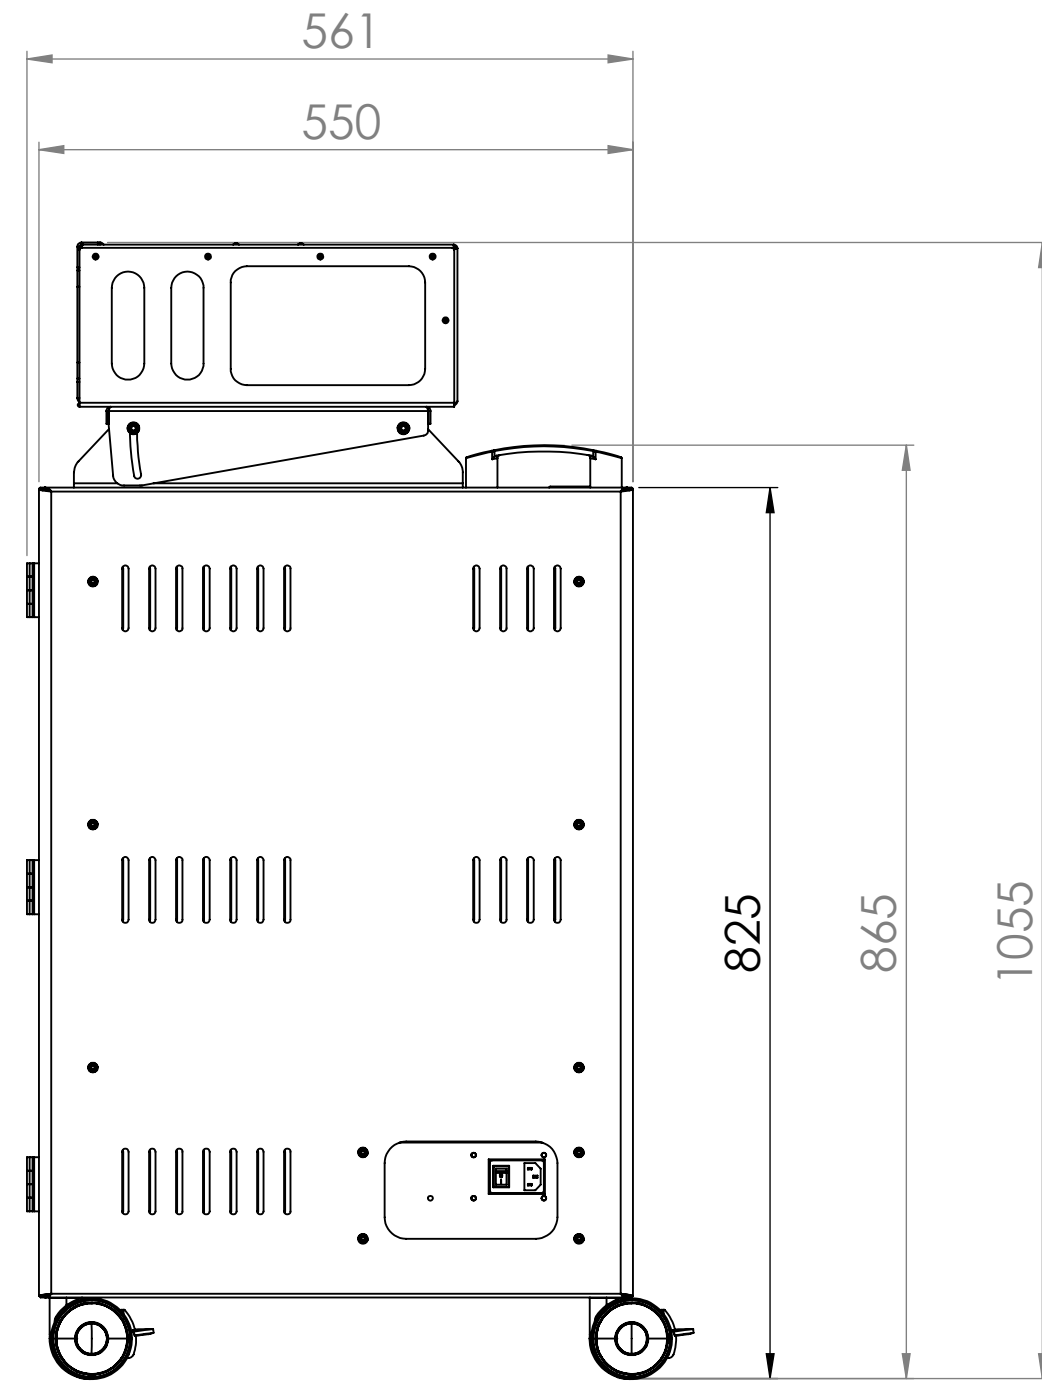

Lox-AV Trolley with Tilting Projector Case - 6071

- Lockable storage compartment.
- Slide-out shelf and adjustable shelf with multiple pre-set heights.
- 2 x Fixed shelves.
- Projector Cage mount adjustable between 0-10 degrees.
- Loxit 9425 projector cage as standard
- Single IEC power input

*Dimensions given to a tolerance of +-3mm