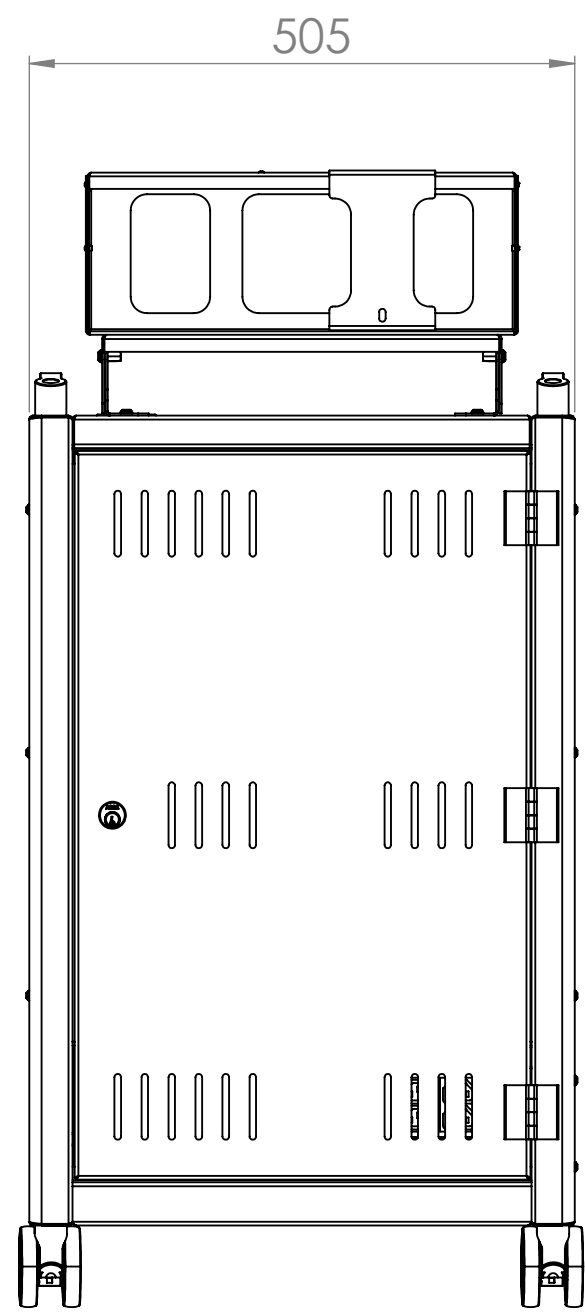

Lox-AV Trolley with Tilting Projector Case - 6071

- Lockable storage compartment.
- Slide-out shelf and adjustable shelf with multiple pre-set heights.
- 2 x Fixed shelves.
- Projector Cage mount adjustable between 0-10 degrees.
- Loxit 9425 projector cage as standard
- Single IEC power input

*Dimensions given to a tolerance of +-3mm