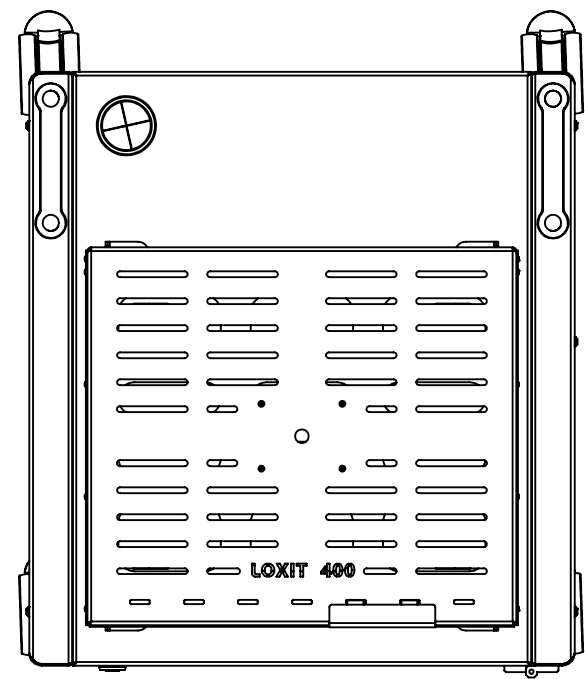

Lox-AV Trolley with Tilting Projector Case - 6071

- Lockable storage compartment.
- Slide-out shelf and adjustable shelf with multiple pre-set heights.
- 2 x Fixed shelves.
- Projector Cage mount adjustable between 0-10 degrees.
- Loxit 9425 projector cage as standard
- Single IEC power input

*Dimensions given to a tolerance of +-3mm