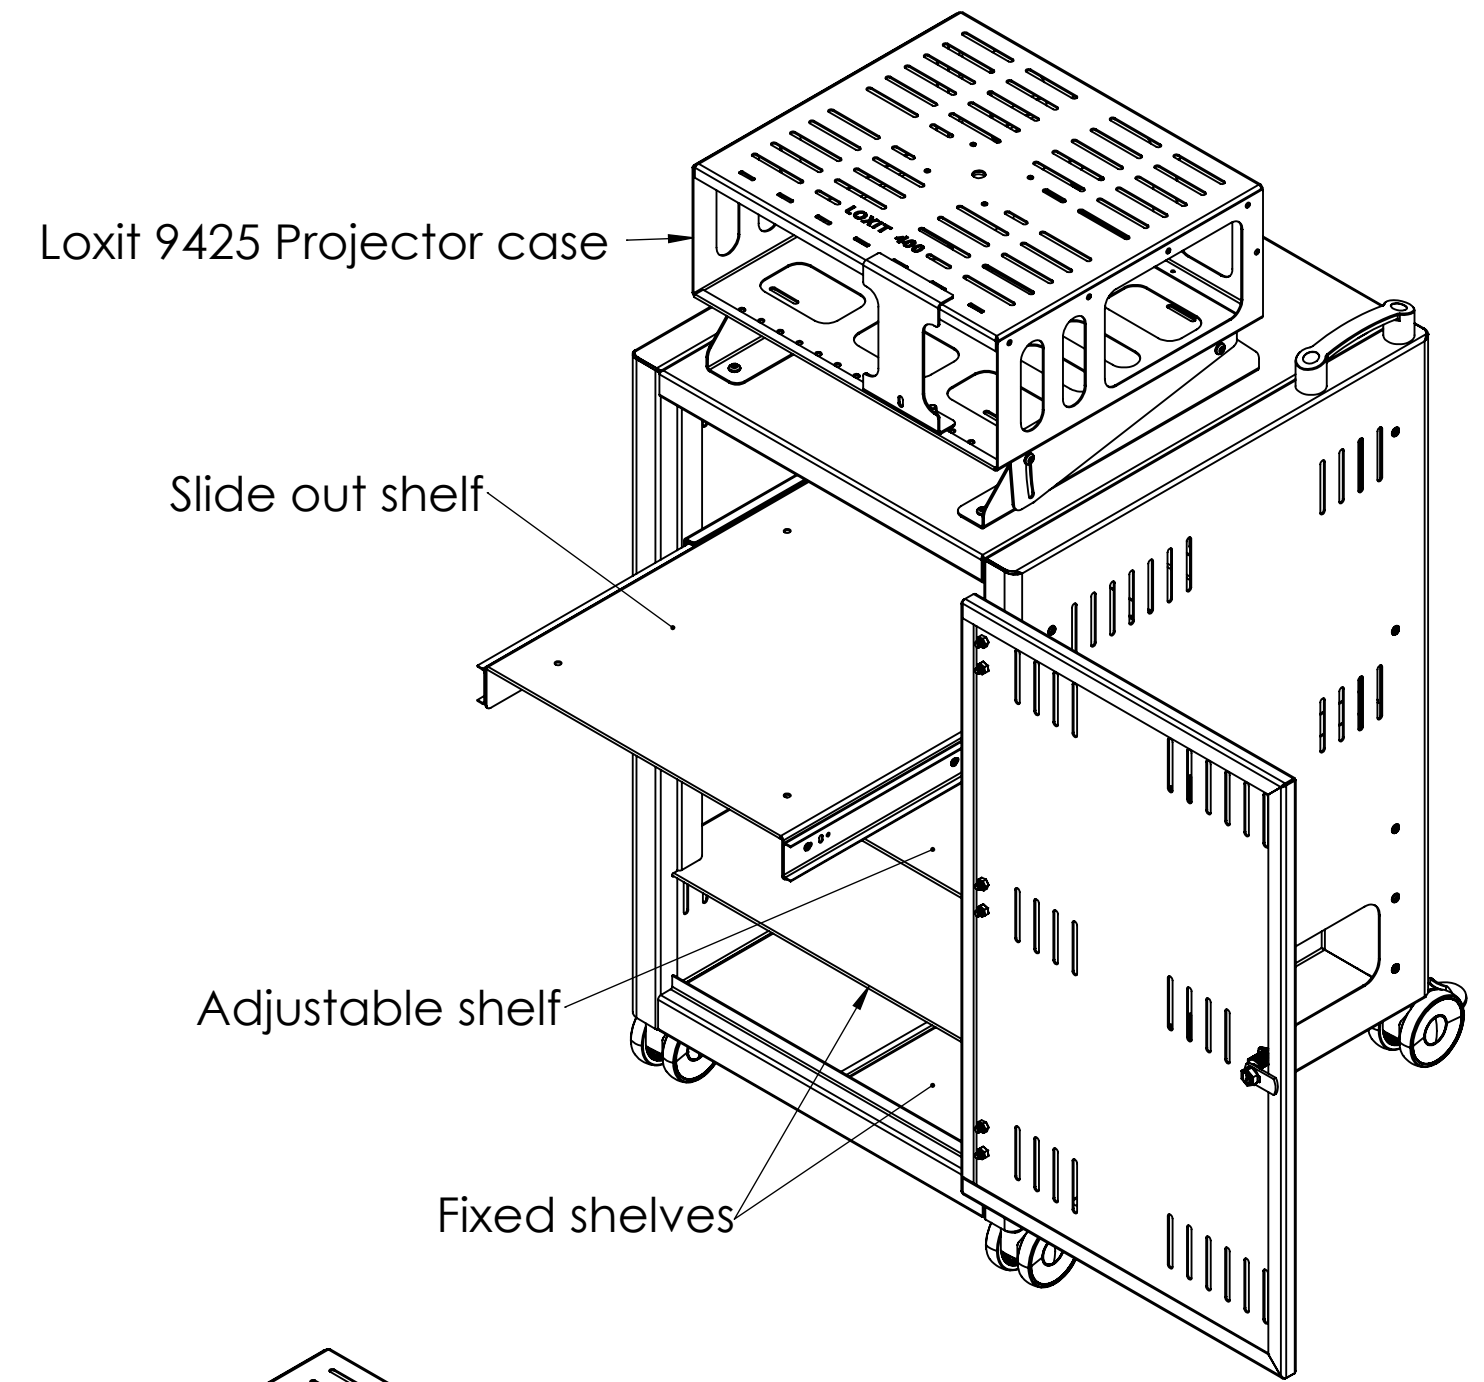

Lox-AV Trolley with Tilting Projector Case - 6071

- Lockable storage compartment.
- Slide-out shelf and adjustable shelf with multiple pre-set heights.
- 2 x Fixed shelves.
- Projector Cage mount adjustable between 0-10 degrees.
- Loxit 9425 projector cage as standard
- Single IEC power input

*Dimensions given to a tolerance of +-3mm