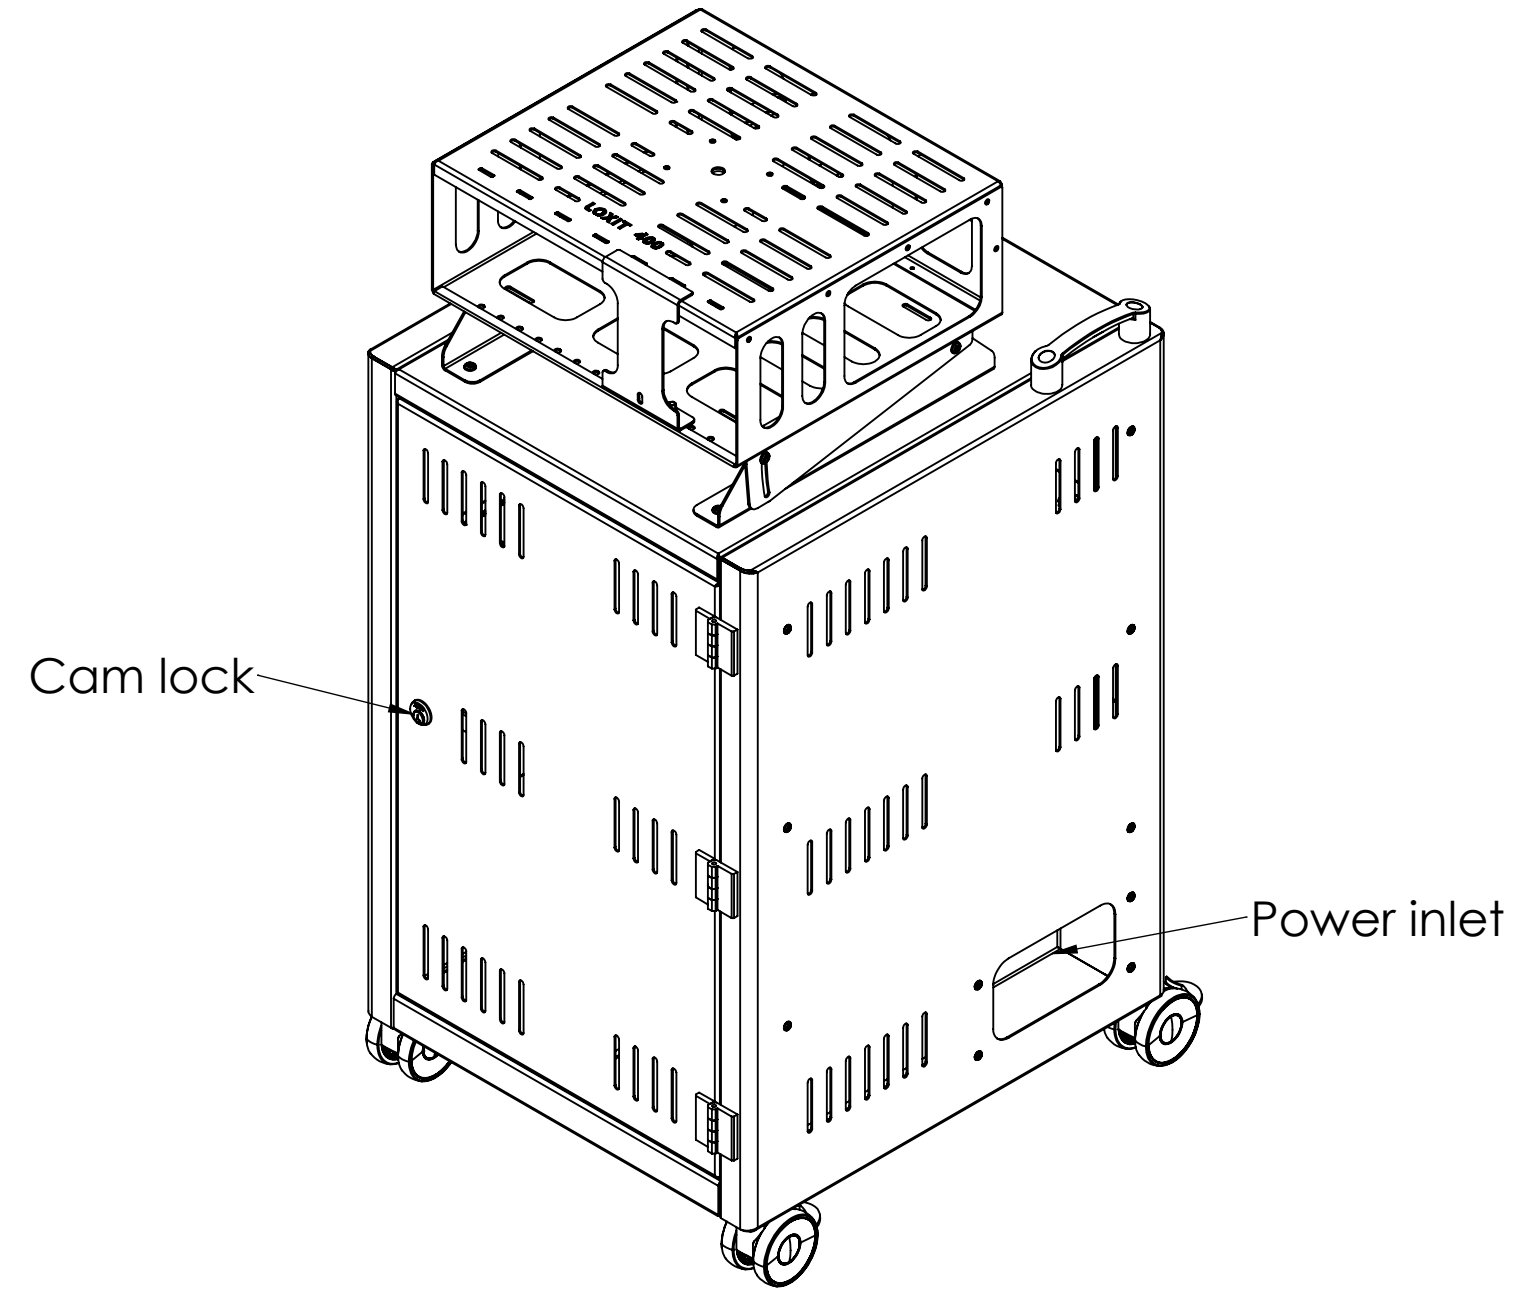

Lox-AV Trolley with Tilting Projector Case - 6071

- Lockable storage compartment.
- Slide-out shelf and adjustable shelf with multiple pre-set heights.
- 2 x Fixed shelves.
- Projector Cage mount adjustable between 0-10 degrees.
- Loxit 9425 projector cage as standard
- Single IEC power input

*Dimensions given to a tolerance of +-3mm