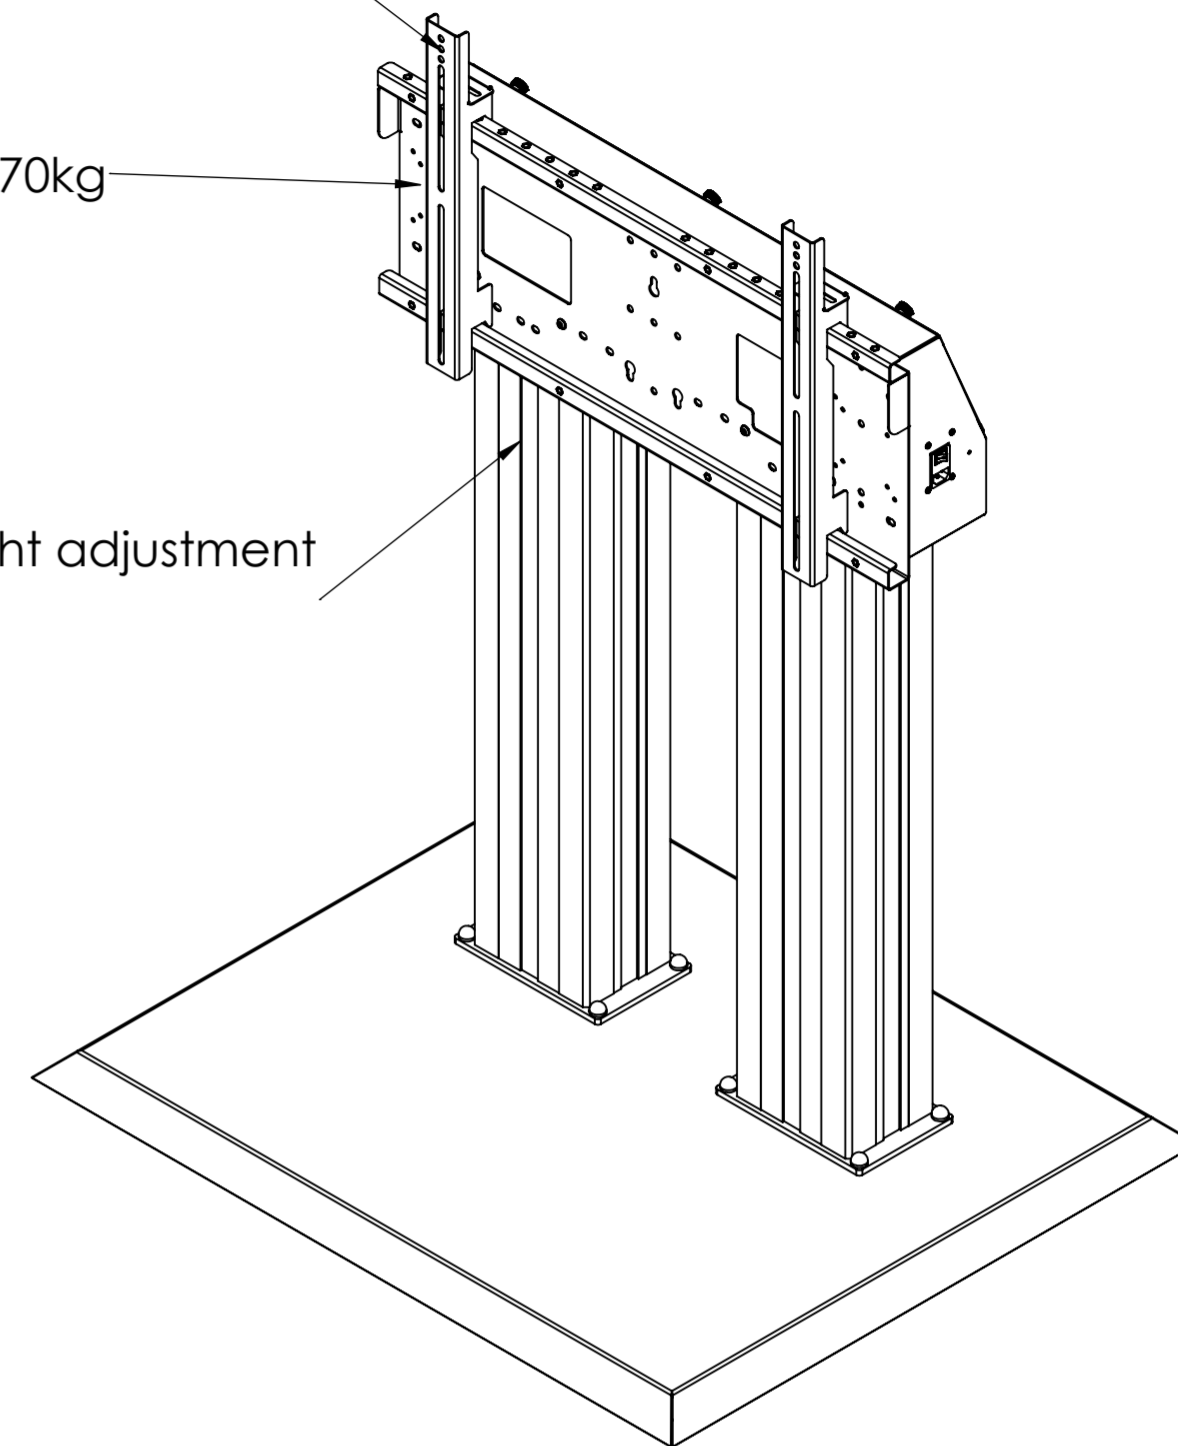

Hi-Lo Mono 600 Heavy Duty Trolley - 8406

42-98" Screens

Max capacity 170kg

500mm Electric height adjustment
(1175-1775mm)

LOXIT
PRODUCTS

Loxit Limited
First avenue
Poynton Industrial Estate
Poynton
Cheshire
England
SK12 1YJ
t: +44 (0) 845 519 5191
w: www.loxit.com

The copyright of this drawing is retained by Loxit limited
This drawing may not be reproduced without prior written permission of Loxit limited

*Dimensions given to a tolerance of +-3mm