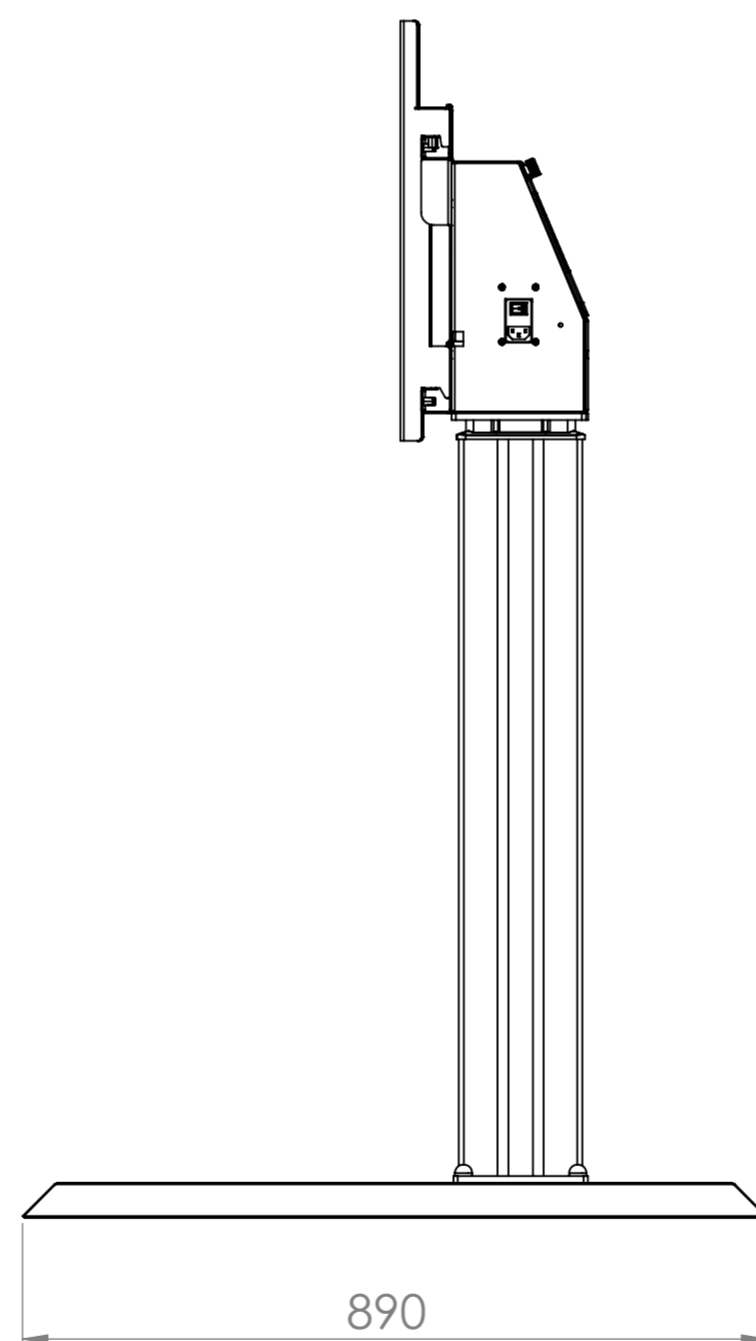

Hi-Lo Mono 600 Heavy Duty Trolley - 8406

42-98" Screens

Max capacity 170kg

500mm Electric height adjustment
(1175-1775mm)

LOXIT
PRODUCTS

Loxit Limited
First avenue
Poynton Industrial Estate
Poynton
Cheshire
England
SK12 1YJ
t: +44 (0) 845 519 5191
w: www.loxit.com

The copyright of this drawing is retained by Loxit limited
This drawing may not be reproduced without prior written permission of Loxit limited

*Dimensions given to a tolerance of +-3mm