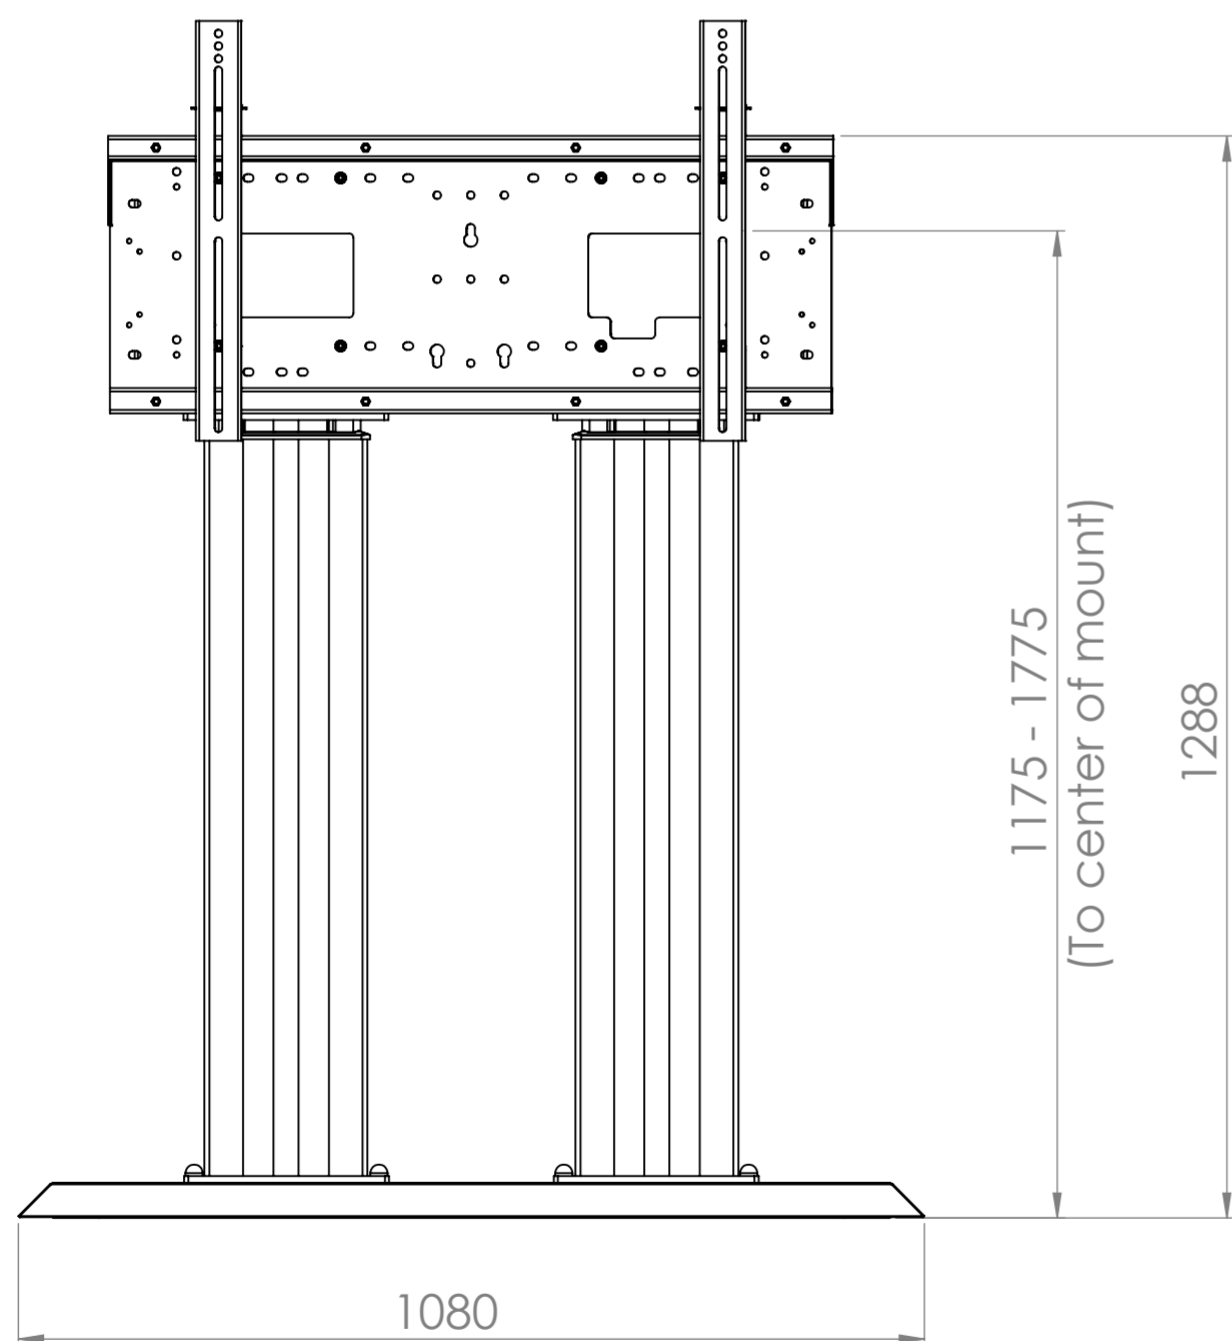

Hi-Lo Mono 600 Heavy Duty Trolley - 8406

42-98" Screens

Max capacity 170kg

500mm Electric height adjustment
(1175-1775mm)

LOXIT
PRODUCTS

Loxit Limited
First avenue
Poynton Industrial Estate
Poynton
Cheshire
England
SK12 1YJ
t: +44 (0) 845 519 5191
w: www.loxit.com

The copyright of this drawing is retained by Loxit limited
This drawing may not be reproduced without prior written permission of Loxit limited

*Dimensions given to a tolerance of +-3mm