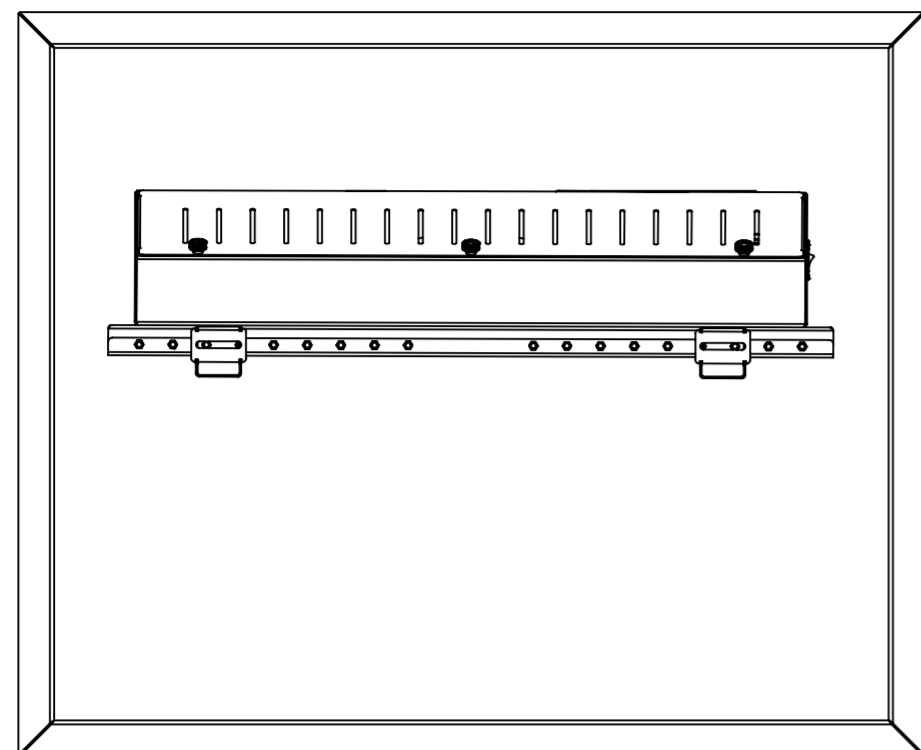

Hi-Lo Mono 600 Heavy Duty Trolley - 8406

42-98" Screens

Max capacity 170kg

500mm Electric height adjustment
(1175-1775mm)

LOXIT
PRODUCTS

Loxit Limited
First avenue
Poynton Industrial Estate
Poynton
Cheshire
England
SK12 1YJ
t: +44 (0) 845 519 5191
w: www.loxit.com

The copyright of this drawing is retained by Loxit limited
This drawing may not be reproduced without prior written permission of Loxit limited

*Dimensions given to a tolerance of +-3mm