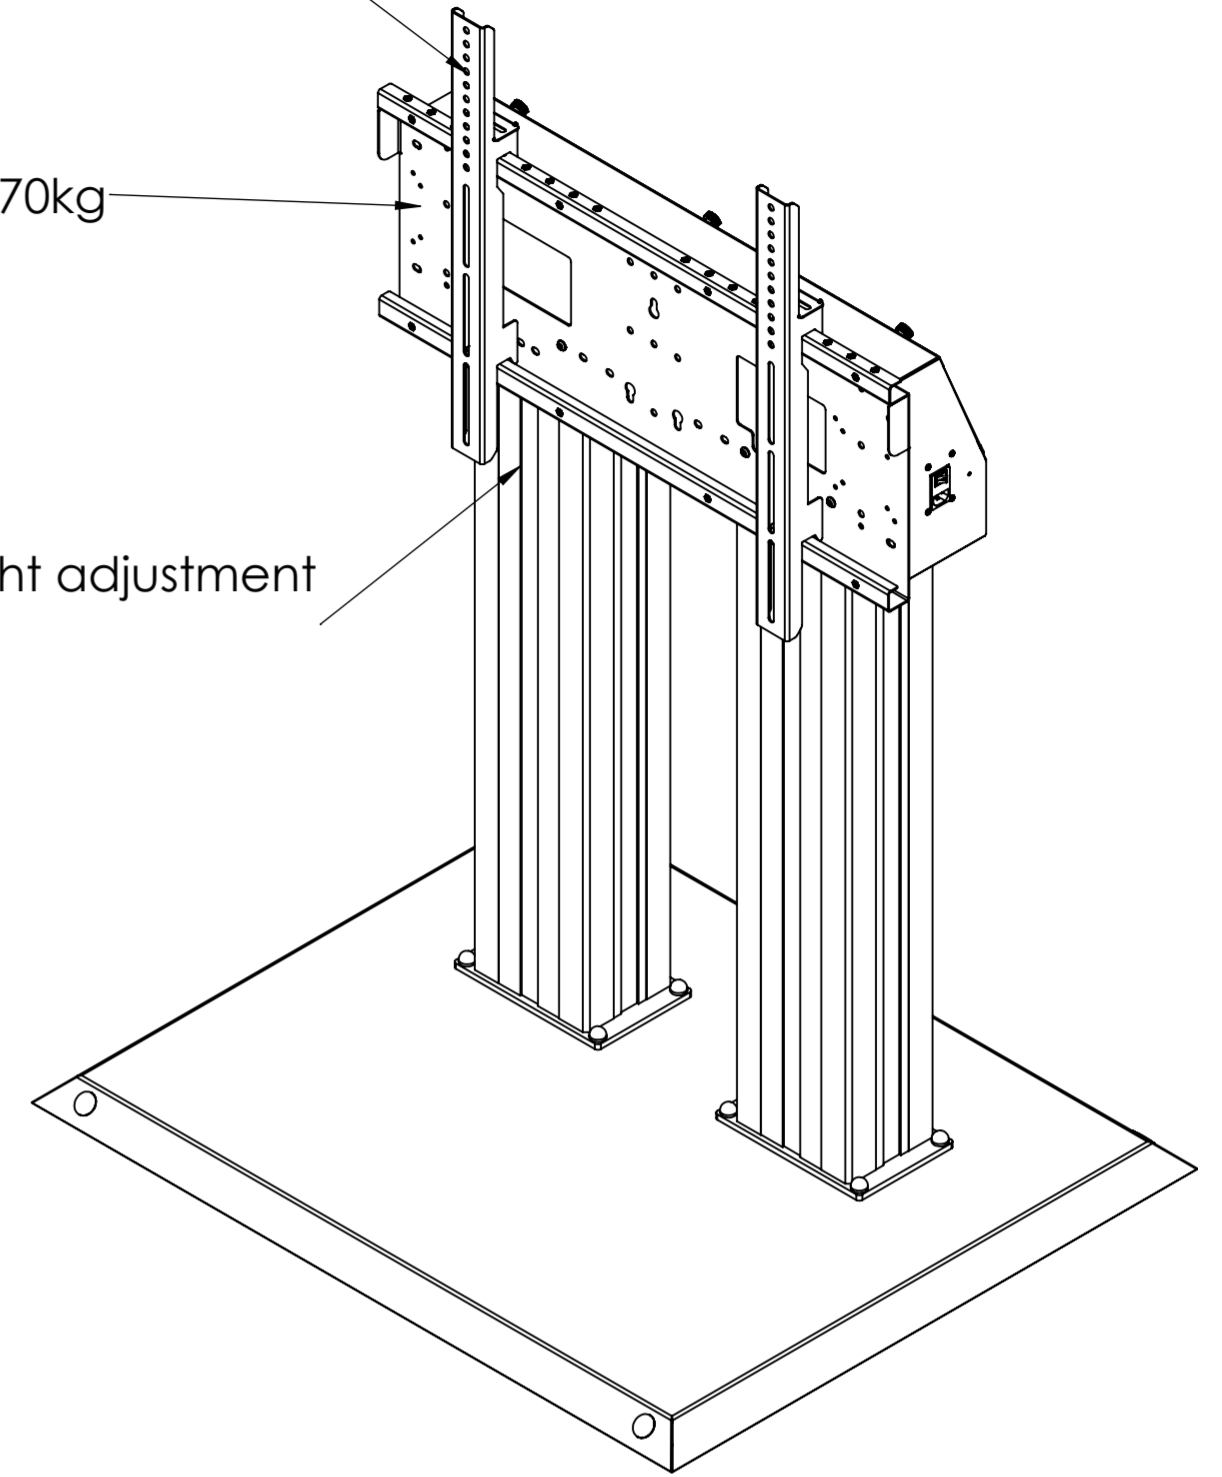

Hi-Lo Mono 600 Heavy Duty Trolley - 8406

75-105" Screens

Max capacity 170kg

500mm Electric height adjustment
(1175-1775mm)

LOXIT
PRODUCTS

Loxit Limited
First avenue
Poynton Industrial Estate
Poynton
Cheshire
England
SK12 1YJ
t: +44 (0) 845 519 5191
w: www.loxit.com

The copyright of this drawing is retained by Loxit limited
This drawing may not be reproduced without prior written permission of Loxit limited

*Dimensions given to a tolerance of +-3mm