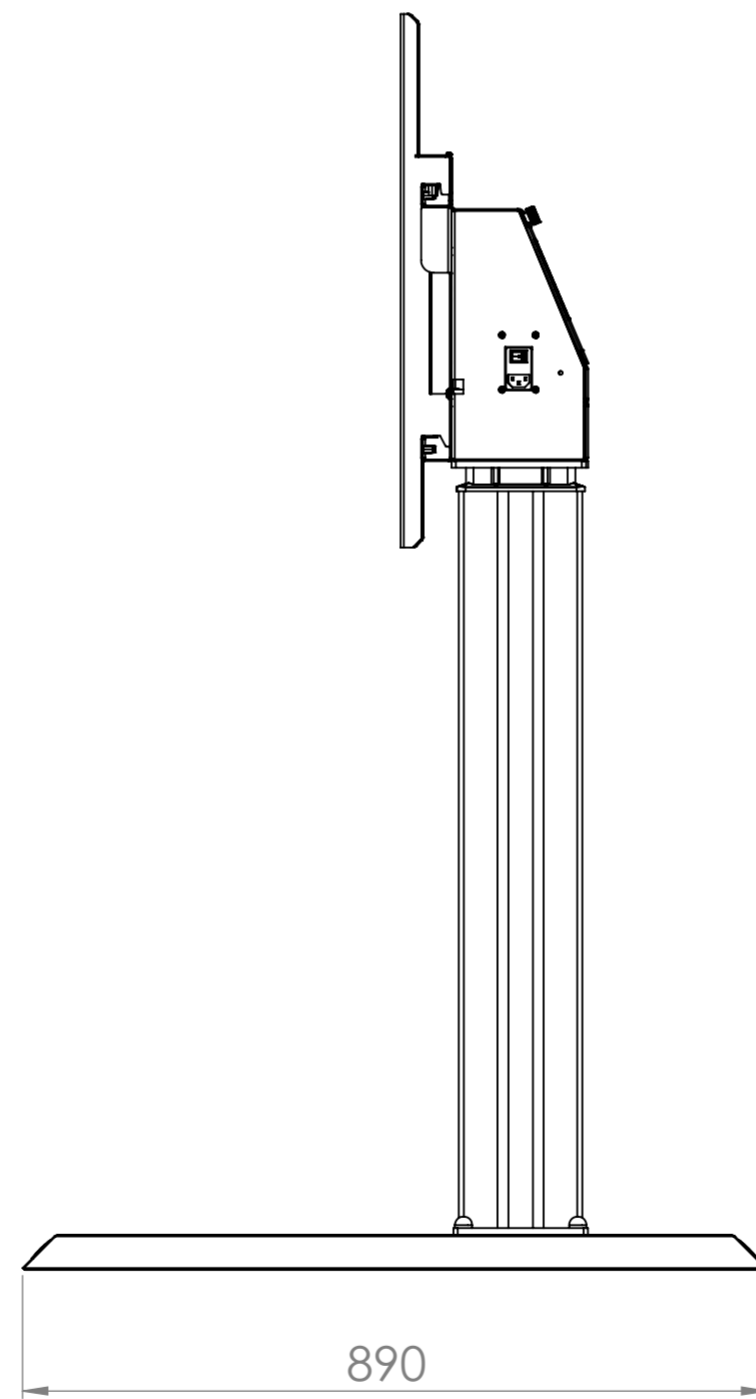

Hi-Lo Mono 600 Heavy Duty Trolley - 8406

75-105" Screens

Max capacity 170kg

500mm Electric height adjustment
(1175-1775mm)

LOXIT
PRODUCTS

Loxit Limited
First avenue
Poynton Industrial Estate
Poynton
Cheshire
England
SK12 1YJ
t: +44 (0) 845 519 5191
w: www.loxit.com

The copyright of this drawing is retained by Loxit limited
This drawing may not be reproduced without prior written permission of Loxit limited

*Dimensions given to a tolerance of +-3mm