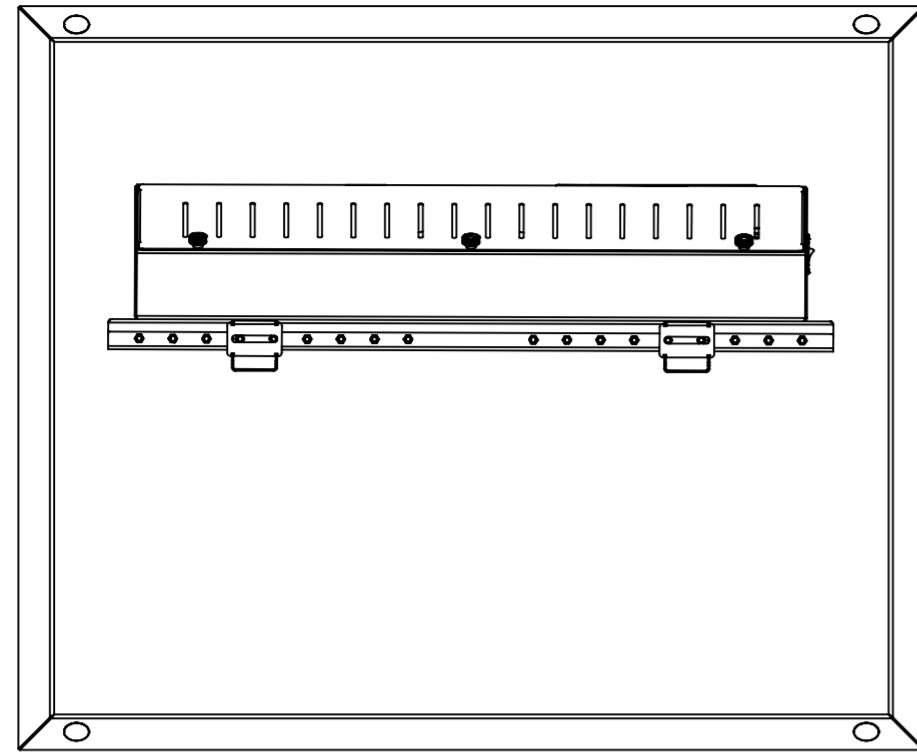

Hi-Lo Mono 600 Heavy Duty Trolley - 8406

75-105" Screens

Max capacity 170kg

500mm Electric height adjustment
(1175-1775mm)

LOXIT
PRODUCTS

Loxit Limited
First avenue
Poynton Industrial Estate
Poynton
Cheshire
England
SK12 1YJ
t: +44 (0) 845 519 5191
w: www.loxit.com

The copyright of this drawing is retained by Loxit limited
This drawing may not be reproduced without prior written permission of Loxit limited

*Dimensions given to a tolerance of +-3mm