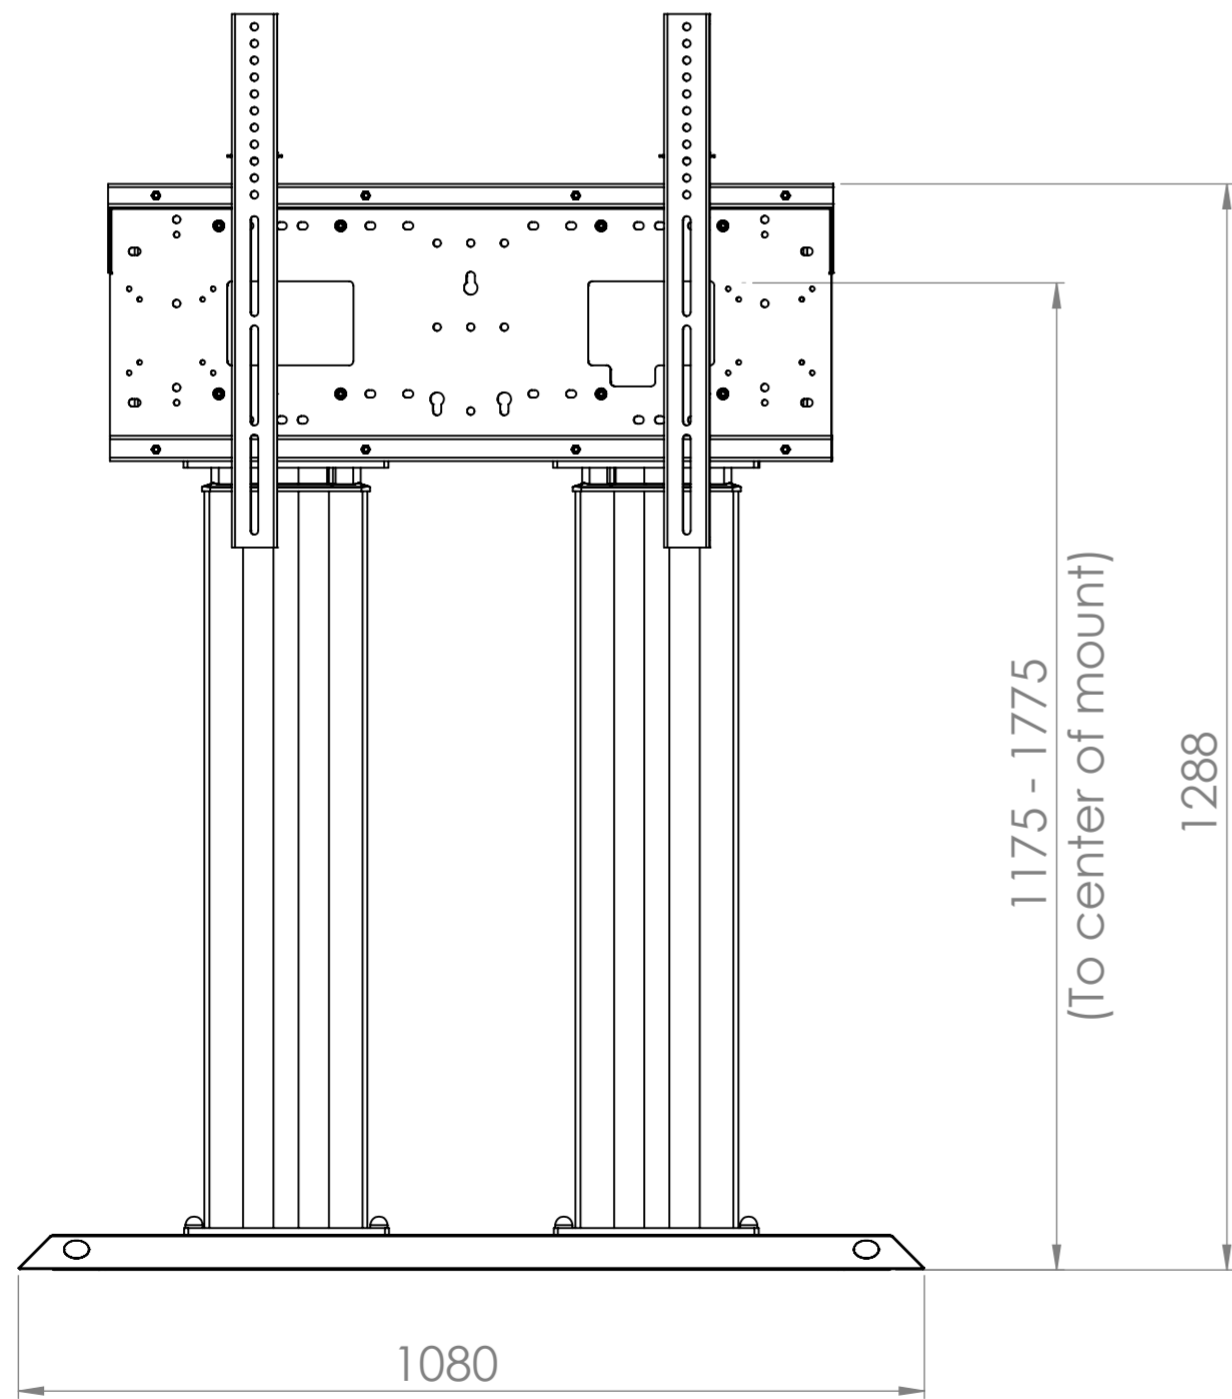

Hi-Lo Mono 600 Heavy Duty Trolley - 8406

75-105" Screens

Max capacity 170kg

500mm Electric height adjustment
(1175-1775mm)

LOXIT
PRODUCTS

Loxit Limited
First avenue
Poynton Industrial Estate
Poynton
Cheshire
England
SK12 1YJ
t: +44 (0) 845 519 5191
w: www.loxit.com

The copyright of this drawing is retained by Loxit limited
This drawing may not be reproduced without prior written permission of Loxit limited

*Dimensions given to a tolerance of +-3mm