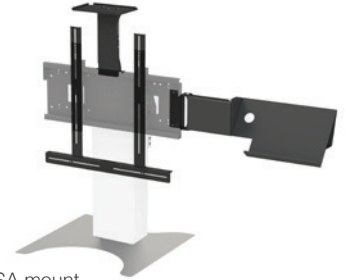

HI-LO® Mono - Multi position, Fixed height - Trolley mount

PRODUCT CODE 8428

SIZE	WEIGHT	VESA UP TO	WARRANTY (RTB)	DIMENSIONS
UP TO 130"	UP TO 86kg	800 x 600	5 YRS	HEIGHT 1395mm WIDTH 780mm DEPTH 700mm MOUNT WEIGHT 56kg ELECTRIC HEIGHT ADJUSTMENT 400mm

FEATURES

- Simple elegance** - all cables are hidden within the column.
- Supremely stable** - the sturdy base is hidden beneath a neat cover.
- Easy access** - base cover is sculpted for wheelchair access.
- Enhance the experience further with on-board accessories** - including sound bar mount, video conference camera mount, laptop shelf, laptop secure wall mount, Apple TV and Intel NUC.

SPECIFICATION

- Vertical range and position** - choose from 6 pre-selected height options.
- Mount size** - universal brackets for VESA mount sizes up to 800mm and 440mm or 600mm high. Please specify when ordering.
- Floor to centre of mount** 865 - 1265mm
- Construction** - high quality steel
- Warranty** - 5 year return to base warranty

A stylish, single column design with integrated (and hidden) power distribution and 6 pre-selected height options.

The trolley is easily maneuvered and incredibly stable, allowing the screen resource to be quickly and safely shared.