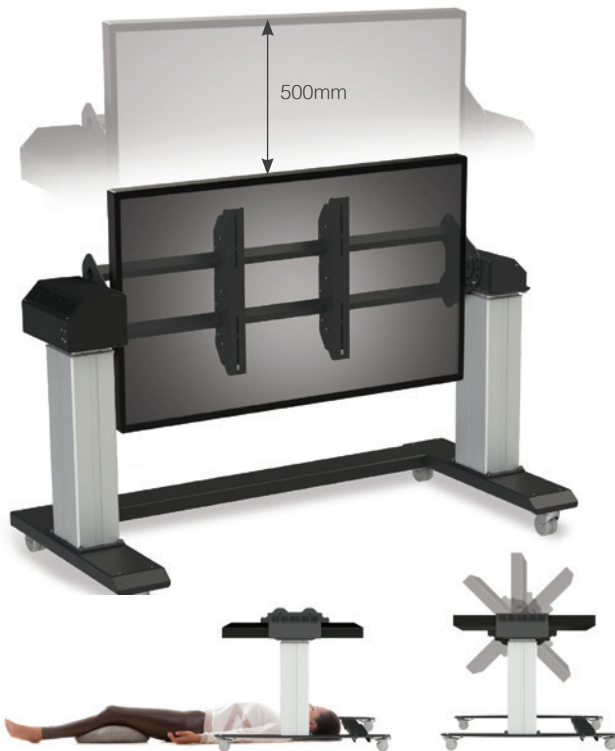

HI-LO® FlipTop® 180 Touch Screen Trolley

PRODUCT CODE 4500

SIZE	WEIGHT	VESA UP TO	WARRANTY (RTB)	DIMENSIONS
UP TO 65"	UP TO 80kg	800 x 440	5 YRS	HEIGHT 930mm WIDTH 1710mm DEPTH 1200mm MOUNT WEIGHT 115kg ELECTRIC HEIGHT ADJUSTMENT 500mm

FEATURES

SEN focused - completely immersed interaction, perfect for eye-gaze and eye tracking activities.

Enhance the experience further with on-board accessories - a professional approach to storing and routing peripherals.

Inverted horizontal - incredibly immersive. Ideal for therapy, learning difficulties and healthcare

SPECIFICATION

Vertical range and position - 500mm electronic vertical movement with electronic tilt

Mount size - universal brackets for VESA mount sizes up to 800mm and 440mm or 600mm high. Please specify when ordering.

Construction - high quality steel with a reliable electric motor

Warranty - 5 year return to base warranty

Mount dimensions - L 1200 x W 1710 x H 930 mm

The screen can easily be rotated transforming from a touch screen table into an interactive easel then onwards into the vertical position as a presentation stand... and even further to offer a complete inverted display.