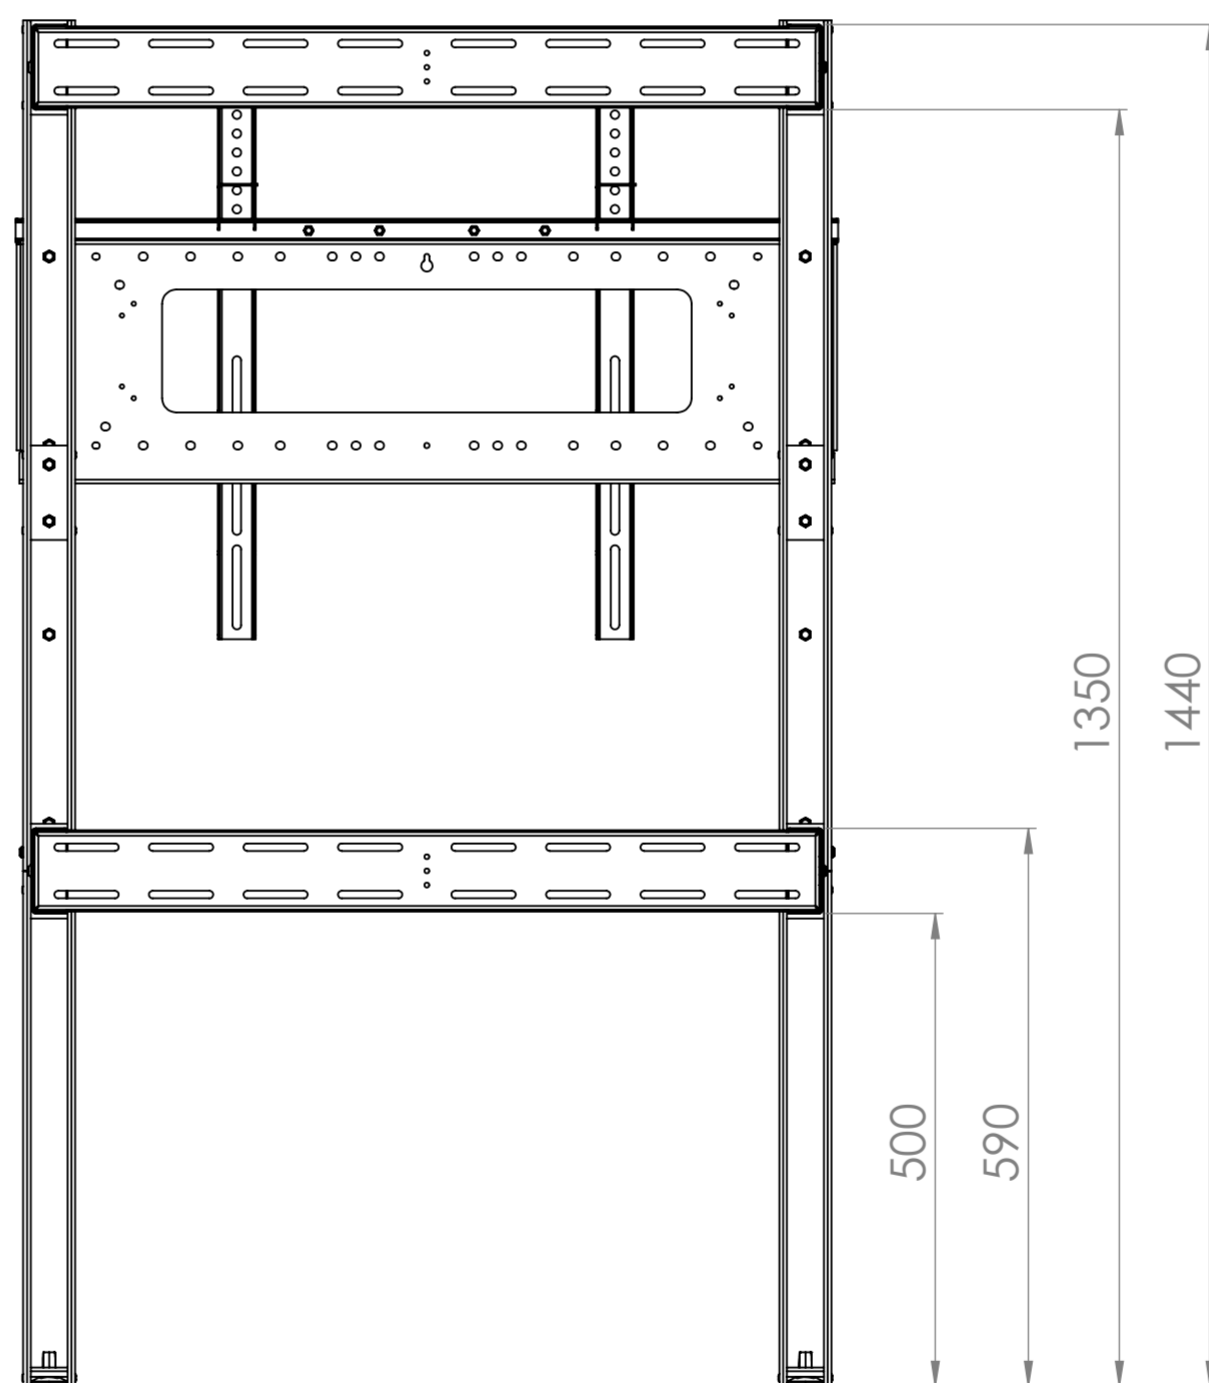

Fixed Height Wall to Floor Slimline Mount - 8910

- Max Capacity 130KG, suitable for screens between 42 and 95in
- Suitable for VESA mounts 200, 300, 400, 500, 600, 700 and 800mm in width and between 150 and 600mm in height
- 4 Fixed positions between 700 and 1300mm, adjustable in 200mm increments,
- Slim wall mounts supplied as standard (40mm standoff), brackets for 70mm or 100mm standoff depth available if required
- Cable routing inside columns
- Multiple mount points to avoid dado rail
- 8920 available for extra height if required

*Dimensions given to a tolerance of +-3mm