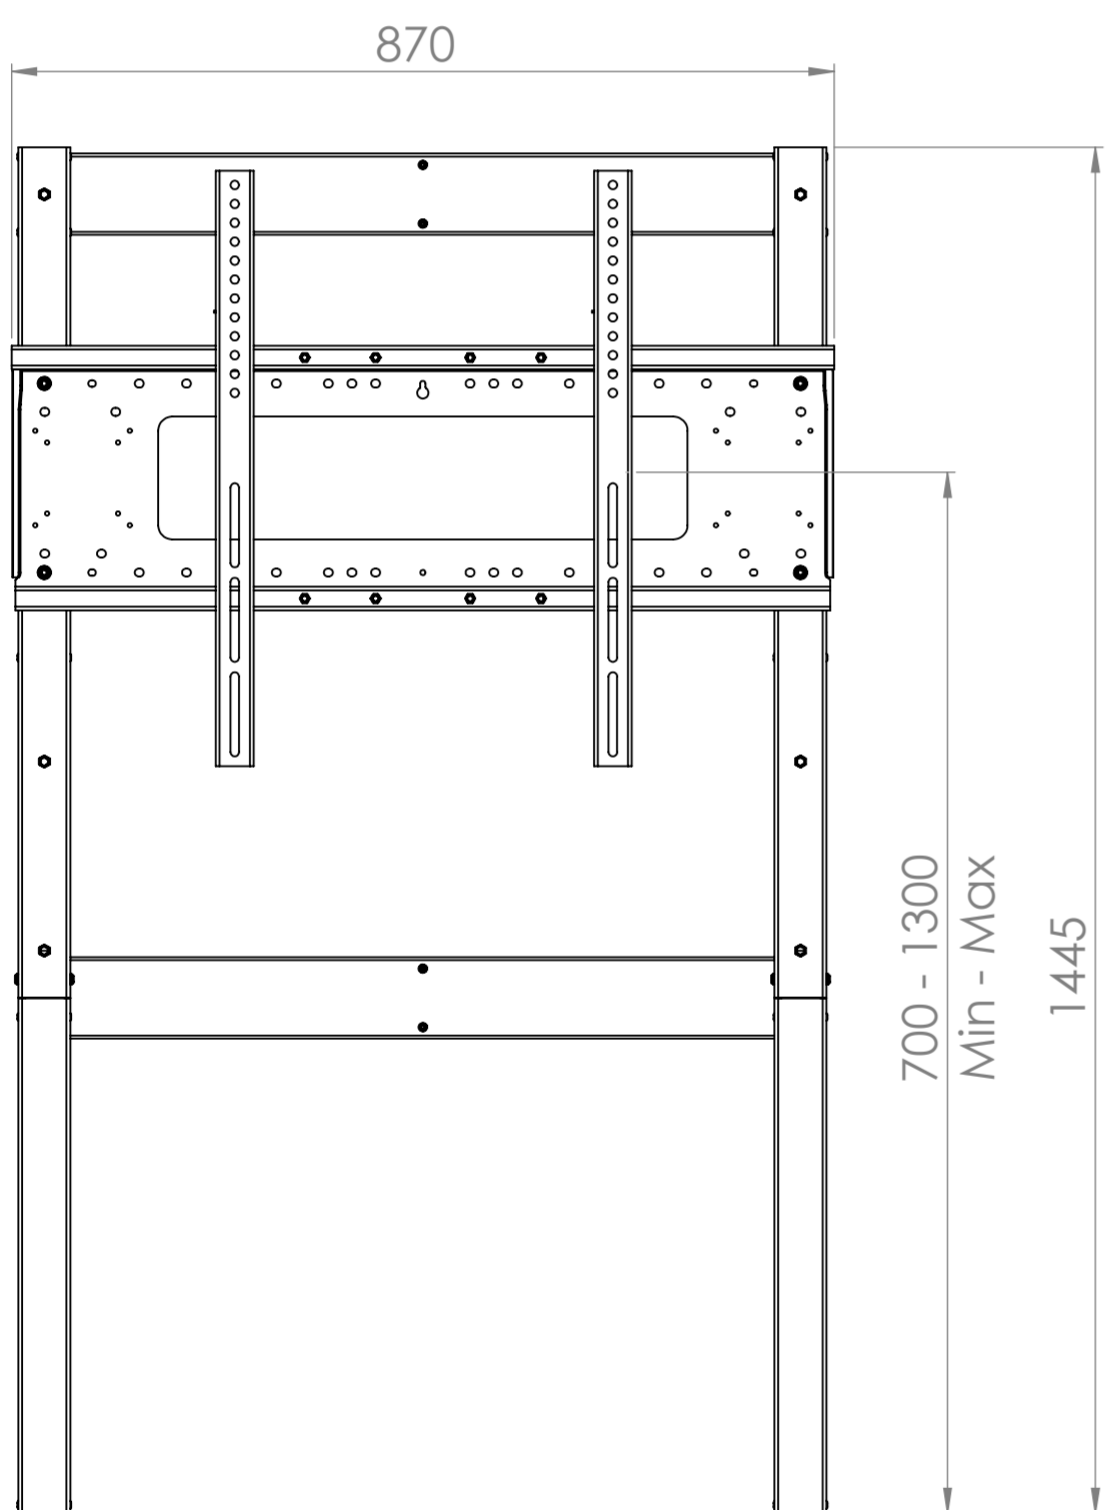

Fixed Height Wall to Floor Slimline Mount - 8910

- Max Capacity 130KG, suitable for screens between 42 and 95in
- Suitable for VESA mounts 200, 300, 400, 500, 600, 700 and 800mm in width and between 150 and 600mm in height
- 4 Fixed positions between 700 and 1300mm, adjustable in 200mm increments,
- Slim wall mounts supplied as standard (40mm standoff), brackets for 70mm or 100mm standoff depth available if required
- Cable routing inside columns
- Multiple mount points to avoid dado rail
- 8920 available for extra height if required

* Height dimensions exclude adjustable feet

Loxkit Limited
 First avenue
 Poynton Industrial Estate
 Poynton
 Cheshire
 England
 SK12 1YJ
 t: +44 (0) 845 519 5191
 w: www.loxkit.com

The copyright of this drawing is retained by Loxit limited
 This drawing may not be reproduced without prior written permission of Loxit limited

*Dimensions given to a tolerance of +-3mm