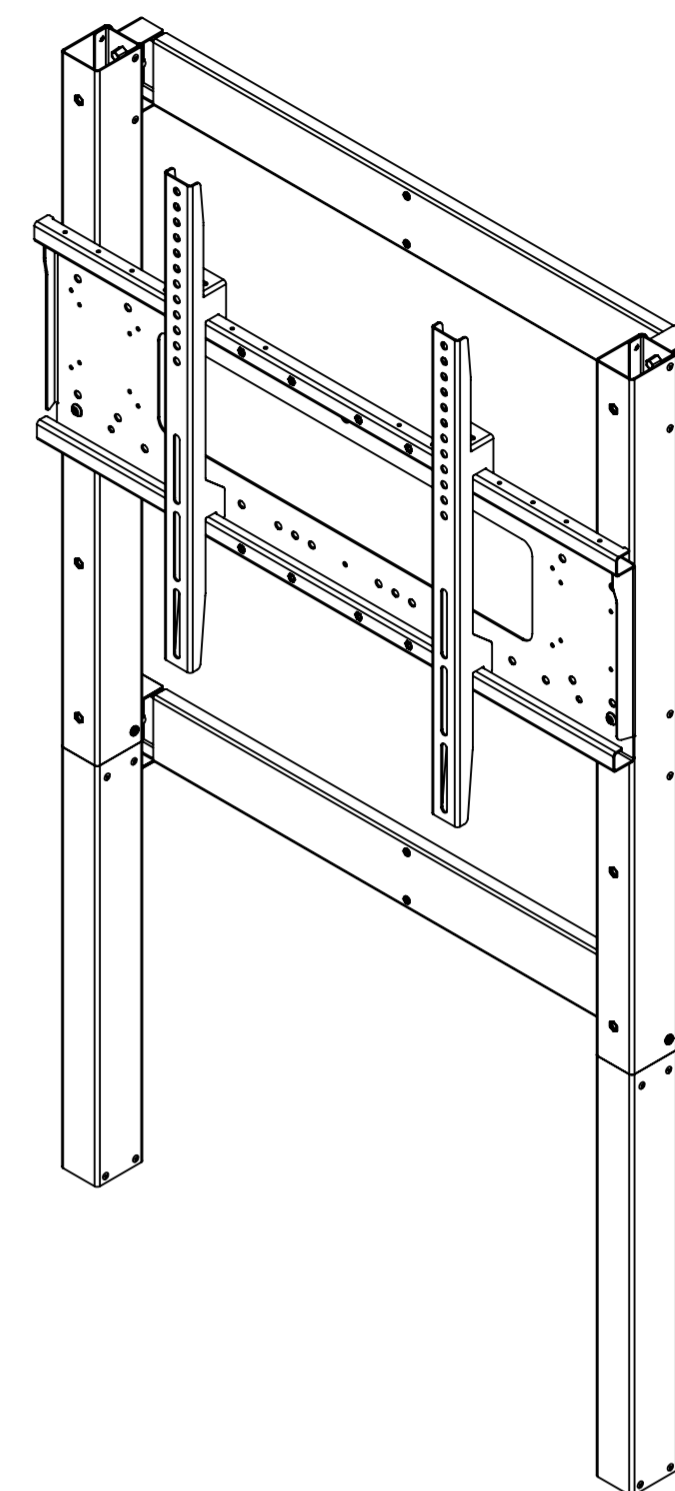

Fixed Height Wall to Floor Slimline Mount - 8910

- Max Capacity 130KG, suitable for screens between 42 and 95in
- Suitable for VESA mounts 200, 300, 400, 500, 600, 700 and 800mm in width and between 150 and 600mm in height
- 4 Fixed positions between 700 and 1300mm, adjustable in 200mm increments,
- Slim wall mounts supplied as standard (40mm standoff), brackets for 70mm or 100mm standoff depth available if required
- Cable routing inside columns
- Multiple mount points to avoid dado rail
- 8920 available for extra height if required

*Dimensions given to a tolerance of +-3mm