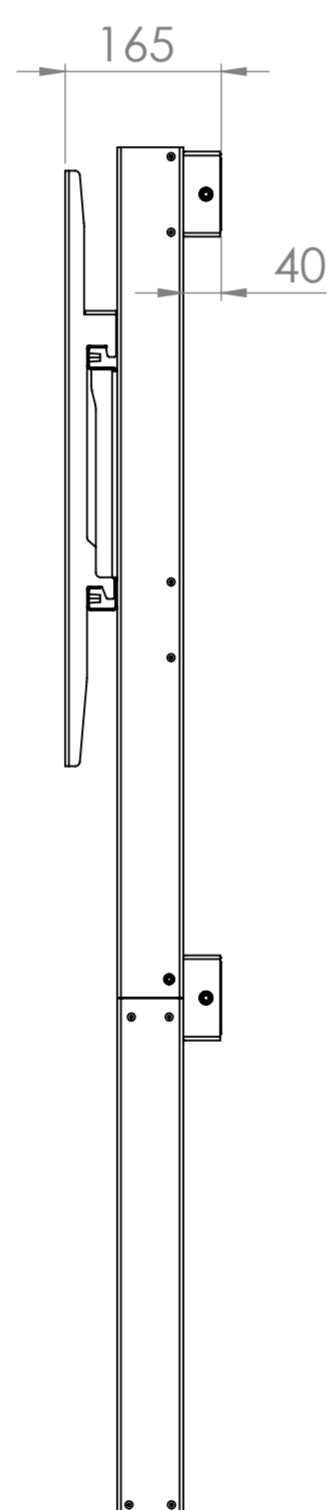

Fixed Height Wall to Floor Slimline Mount - 8910

- Max Capacity 130KG, suitable for screens between 42 and 95in
- Suitable for VESA mounts 200, 300, 400, 500, 600, 700 and 800mm in width and between 150 and 600mm in height
- 4 Fixed positions between 700 and 1300mm, adjustable in 200mm increments,
- Slim wall mounts supplied as standard (40mm standoff), brackets for 70mm or 100mm standoff depth available if required
- Cable routing inside columns
- Multiple mount points to avoid dado rail
- 8920 available for extra height if required

* Height dimensions exclude adjustable feet

Loxkit Limited
 First avenue
 Poynton Industrial Estate
 Poynton
 Cheshire
 England
 SK12 1YJ
 t: +44 (0) 845 519 5191
 w: www.loxkit.com

The copyright of this drawing is retained by Loxit limited
 This drawing may not be reproduced without prior written permission of Loxit limited

*Dimensions given to a tolerance of +-3mm