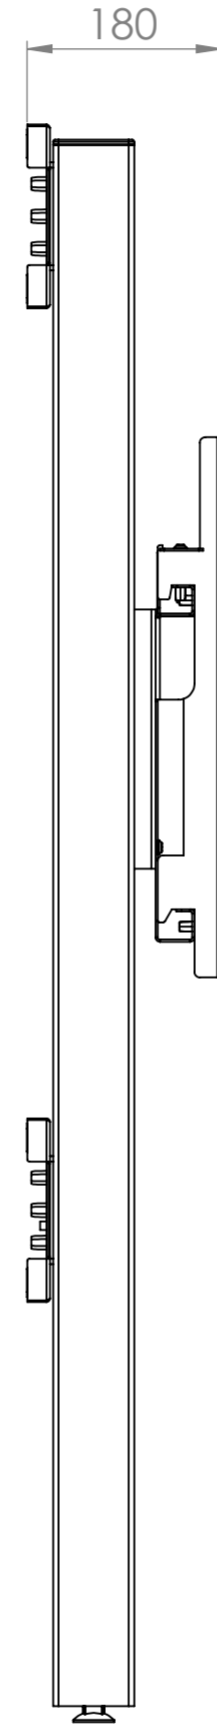

Fixed Height Slimline Wall to Floor Mount with Tilt - 8990

LoxIT Limited
 First avenue
 Poynton Industrial Estate
 Poynton
 Cheshire
 England
 SK12 1YJ
t: +44 (0) 845 519 5191
w: www.loxif.com

Note: These measurements are a guide only. Please measure actual fixing on site prior to installation. All safety rules must be observed, pay particular attention where there is a risk of asbestos or electrical cables behind the installation. Installation must be completed by a competent person.

The copyright of this drawing is retained by Loxit limited
 This drawing may not be reproduced without prior written permission of Loxit limited

*Dimensions given to a tolerance of +5mm