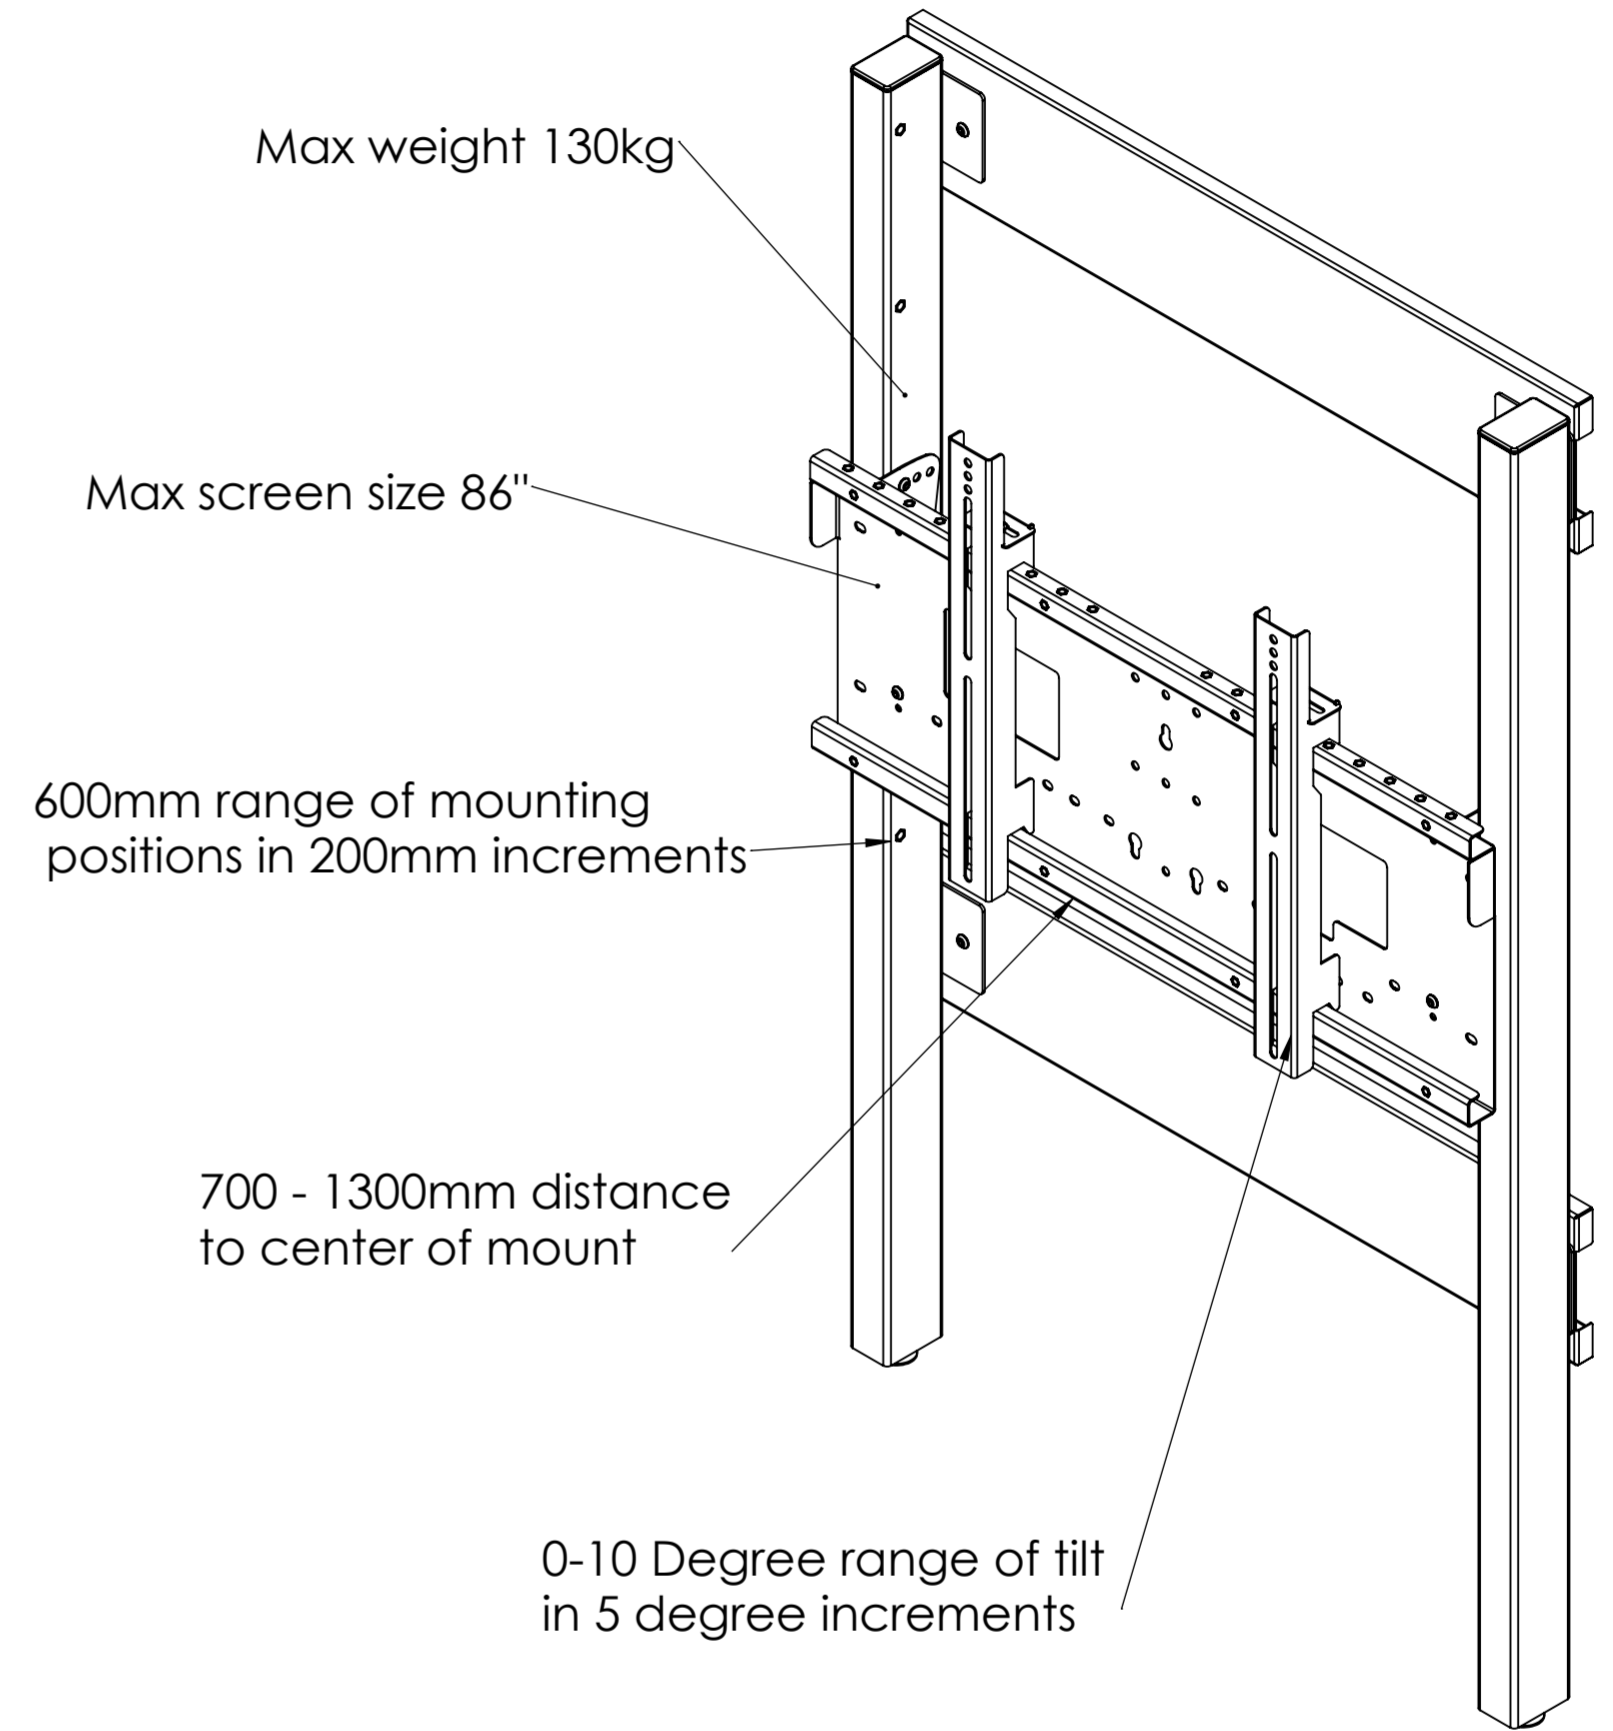

Fixed Height Slimline Wall to Floor Mount with Tilt - 8990

LoxIT Limited
 First avenue
 Poynton Industrial Estate
 Poynton
 Cheshire
 England
 SK12 1YJ
t: +44 (0) 845 519 5191
w: www.loxif.com

Note: These measurements are a guide only. Please measure actual fixing on site prior to installation. All safety rules must be observed, pay particular attention where there is a risk of asbestos or electrical cables behind the installation. Installation must be completed by a competent person.

The copyright of this drawing is retained by Loxit limited
 This drawing may not be reproduced without prior written permission of Loxit limited

*Dimensions given to a tolerance of +5mm