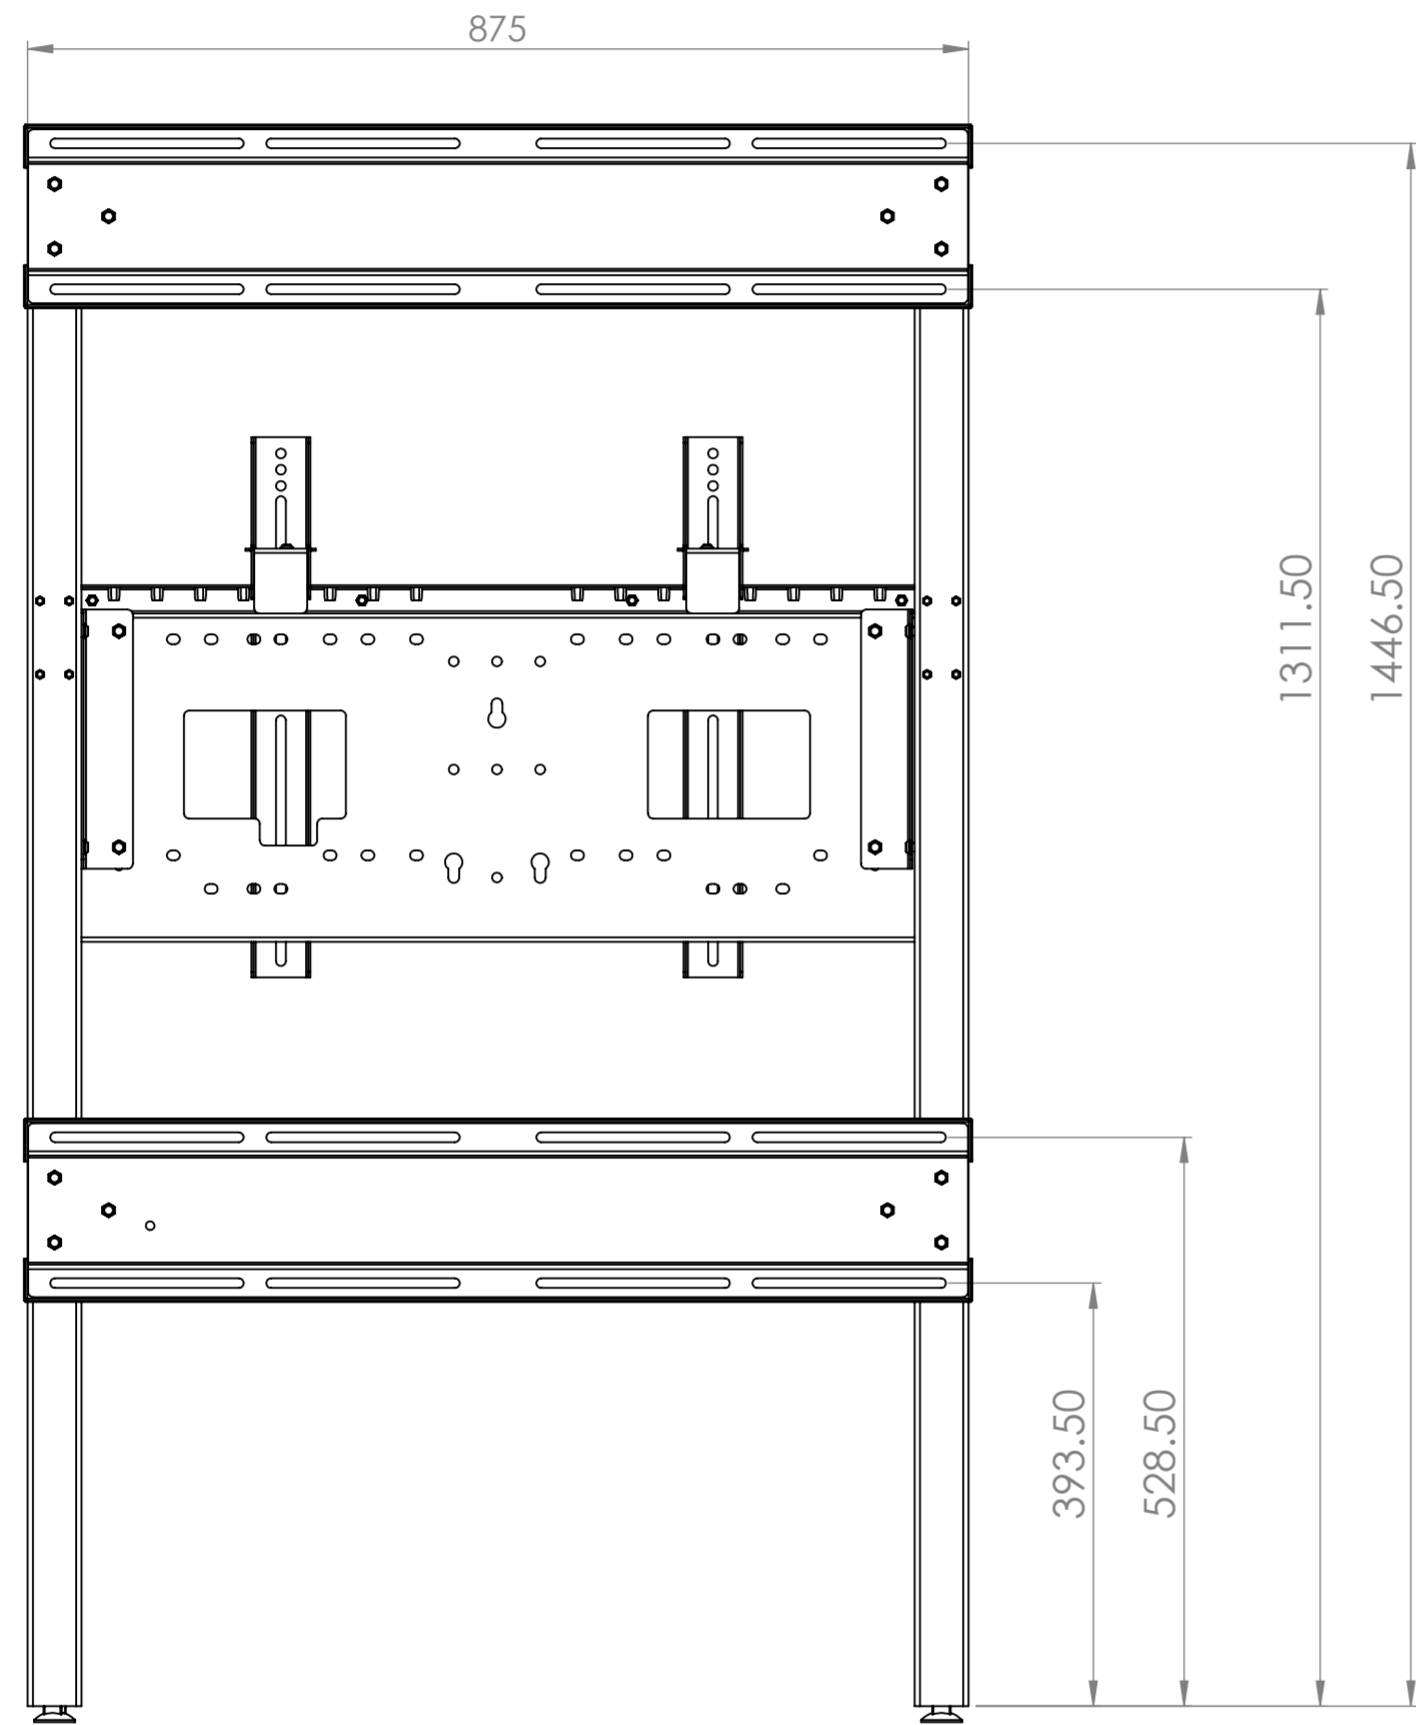

Fixed Height Slimline Wall to Floor Mount with Tilt - 8990

LoxIT Limited
 First avenue
 Poynton Industrial Estate
 Poynton
 Cheshire
 England
 SK12 1YJ
t: +44 (0) 845 519 5191
w: www.loxif.com

Note: These measurements are a guide only. Please measure actual fixing on site prior to installation. All safety rules must be observed, pay particular attention where there is a risk of asbestos or electrical cables behind the installation. Installation must be completed by a competent person.

The copyright of this drawing is retained by Loxit limited
 This drawing may not be reproduced without prior written permission of Loxit limited

*Dimensions given to a tolerance of +5mm